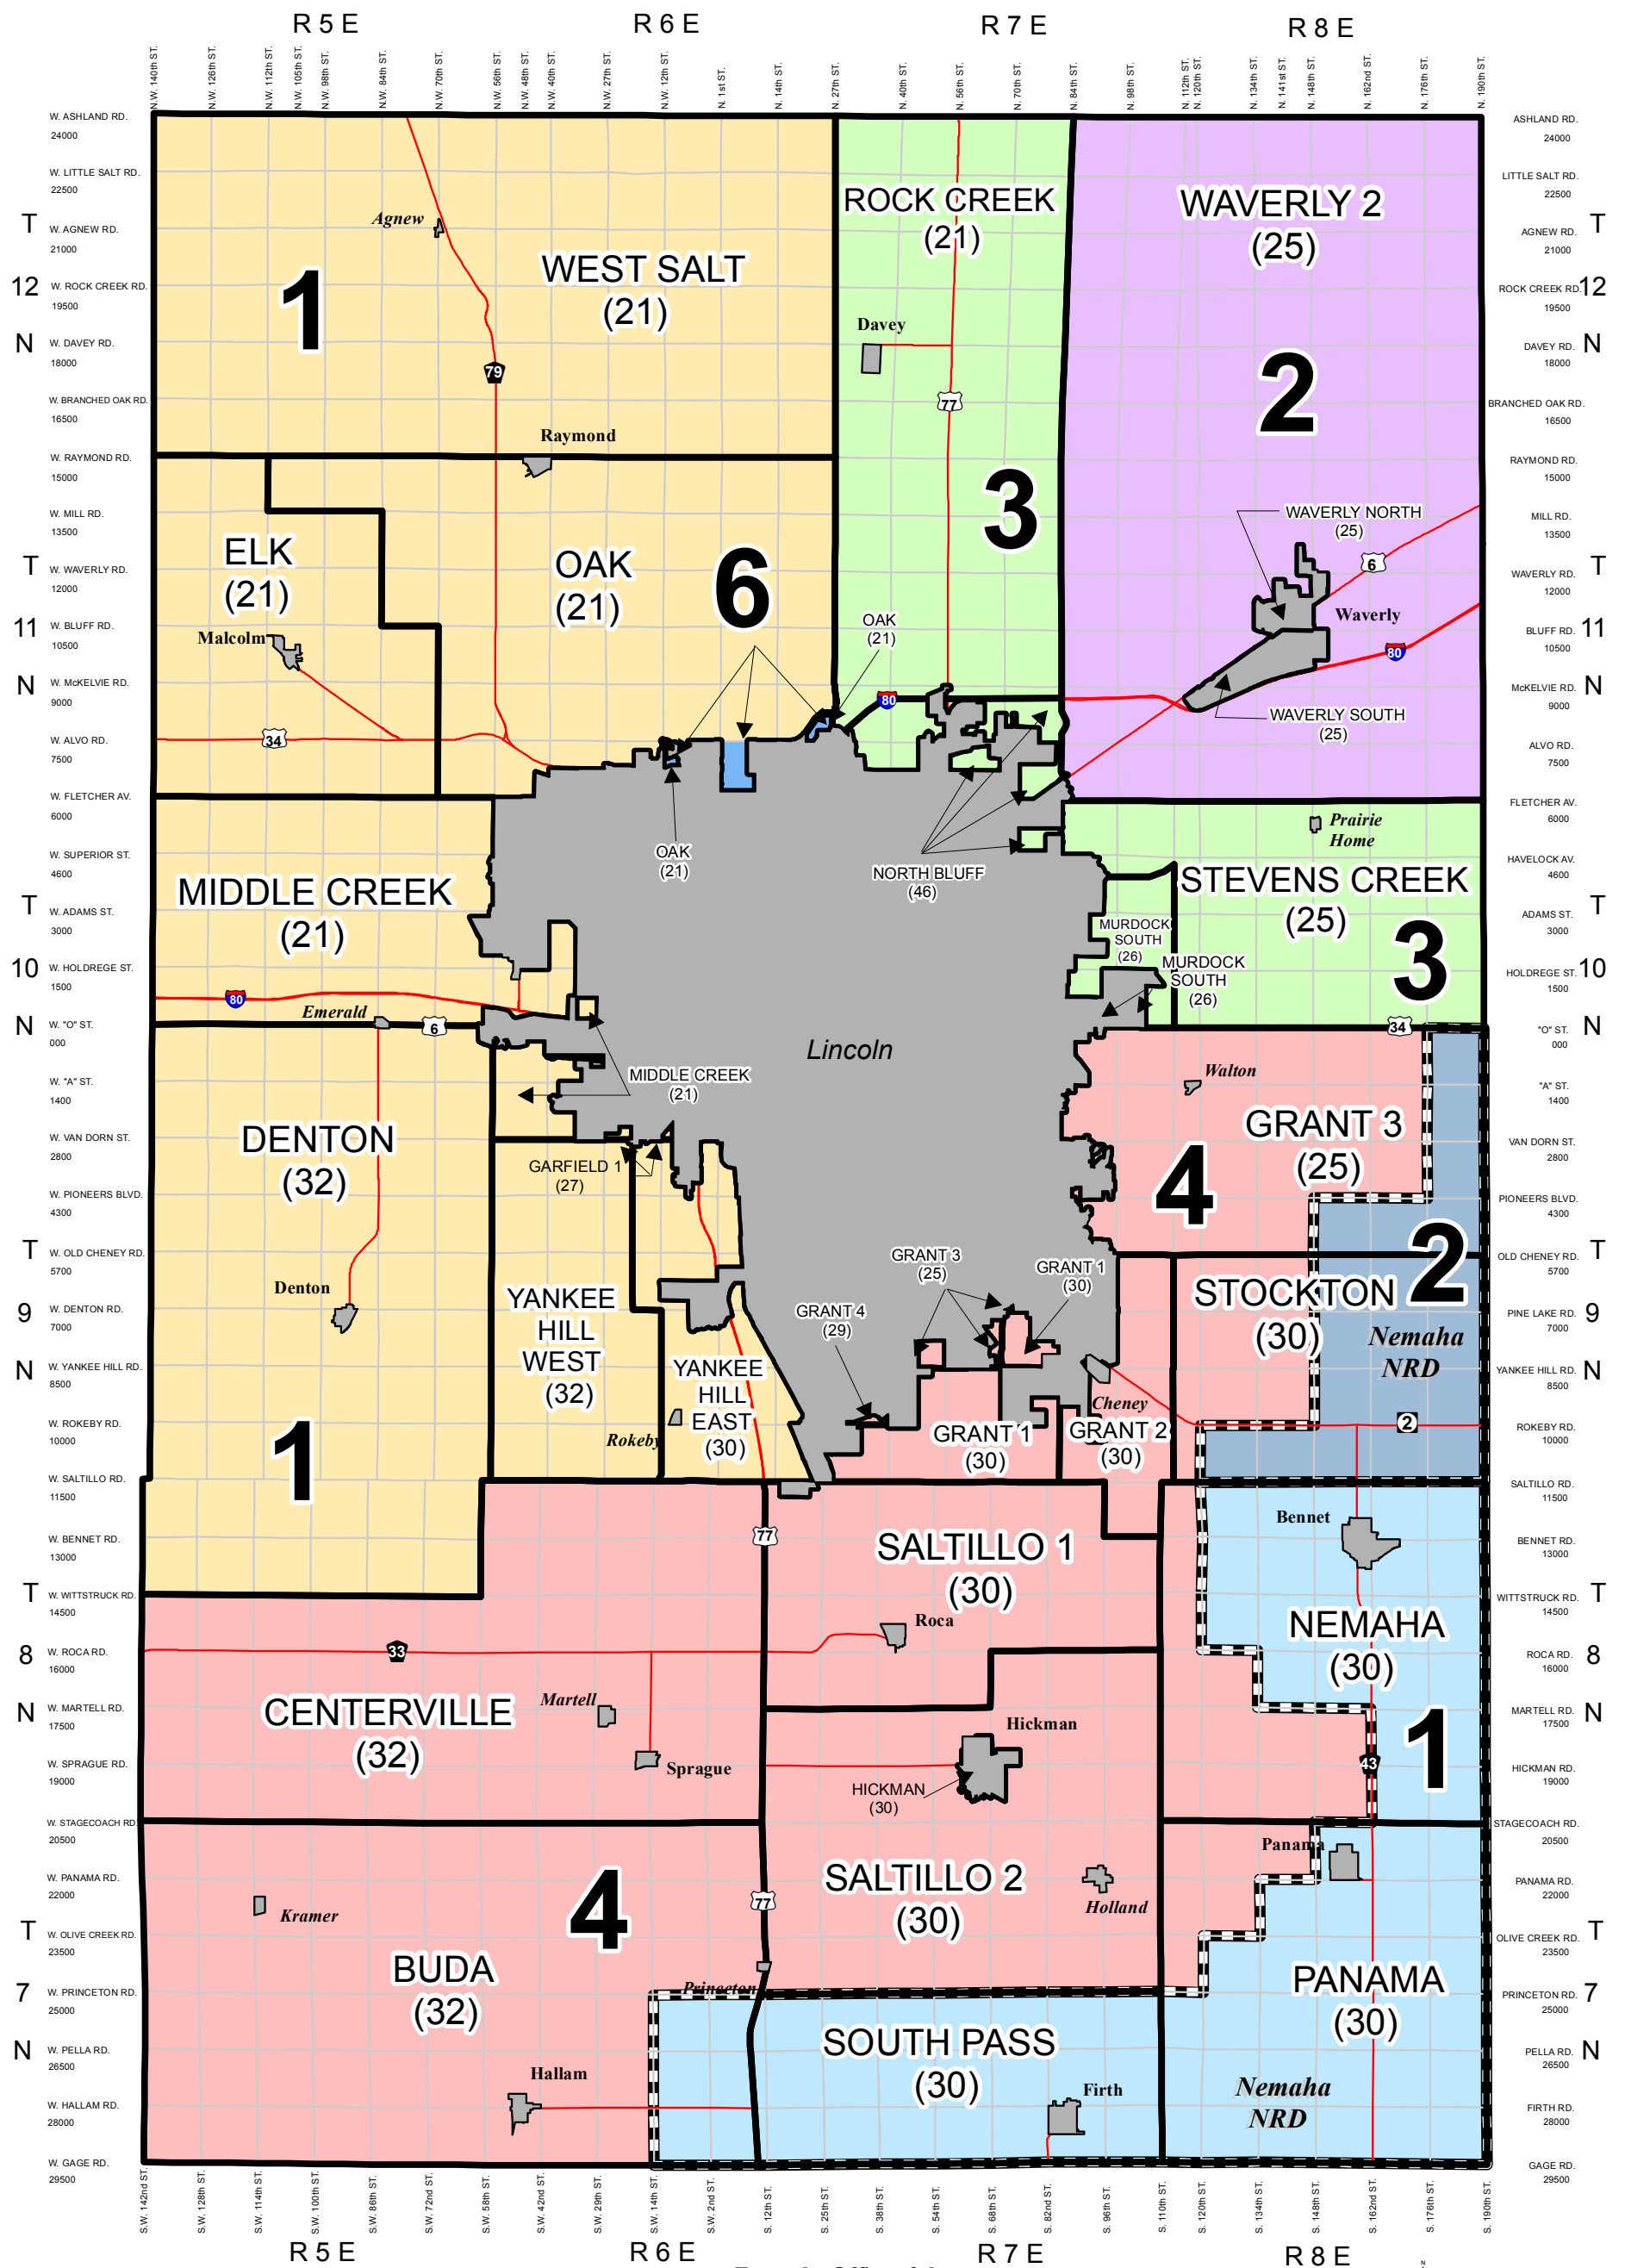

# Rural Voting Precincts with Lower Platte South & Nemaha Natural Resources Sub-Districts

## Lancaster County, Nebraska

From the Office of the  
Election Commissioner  
January 2018