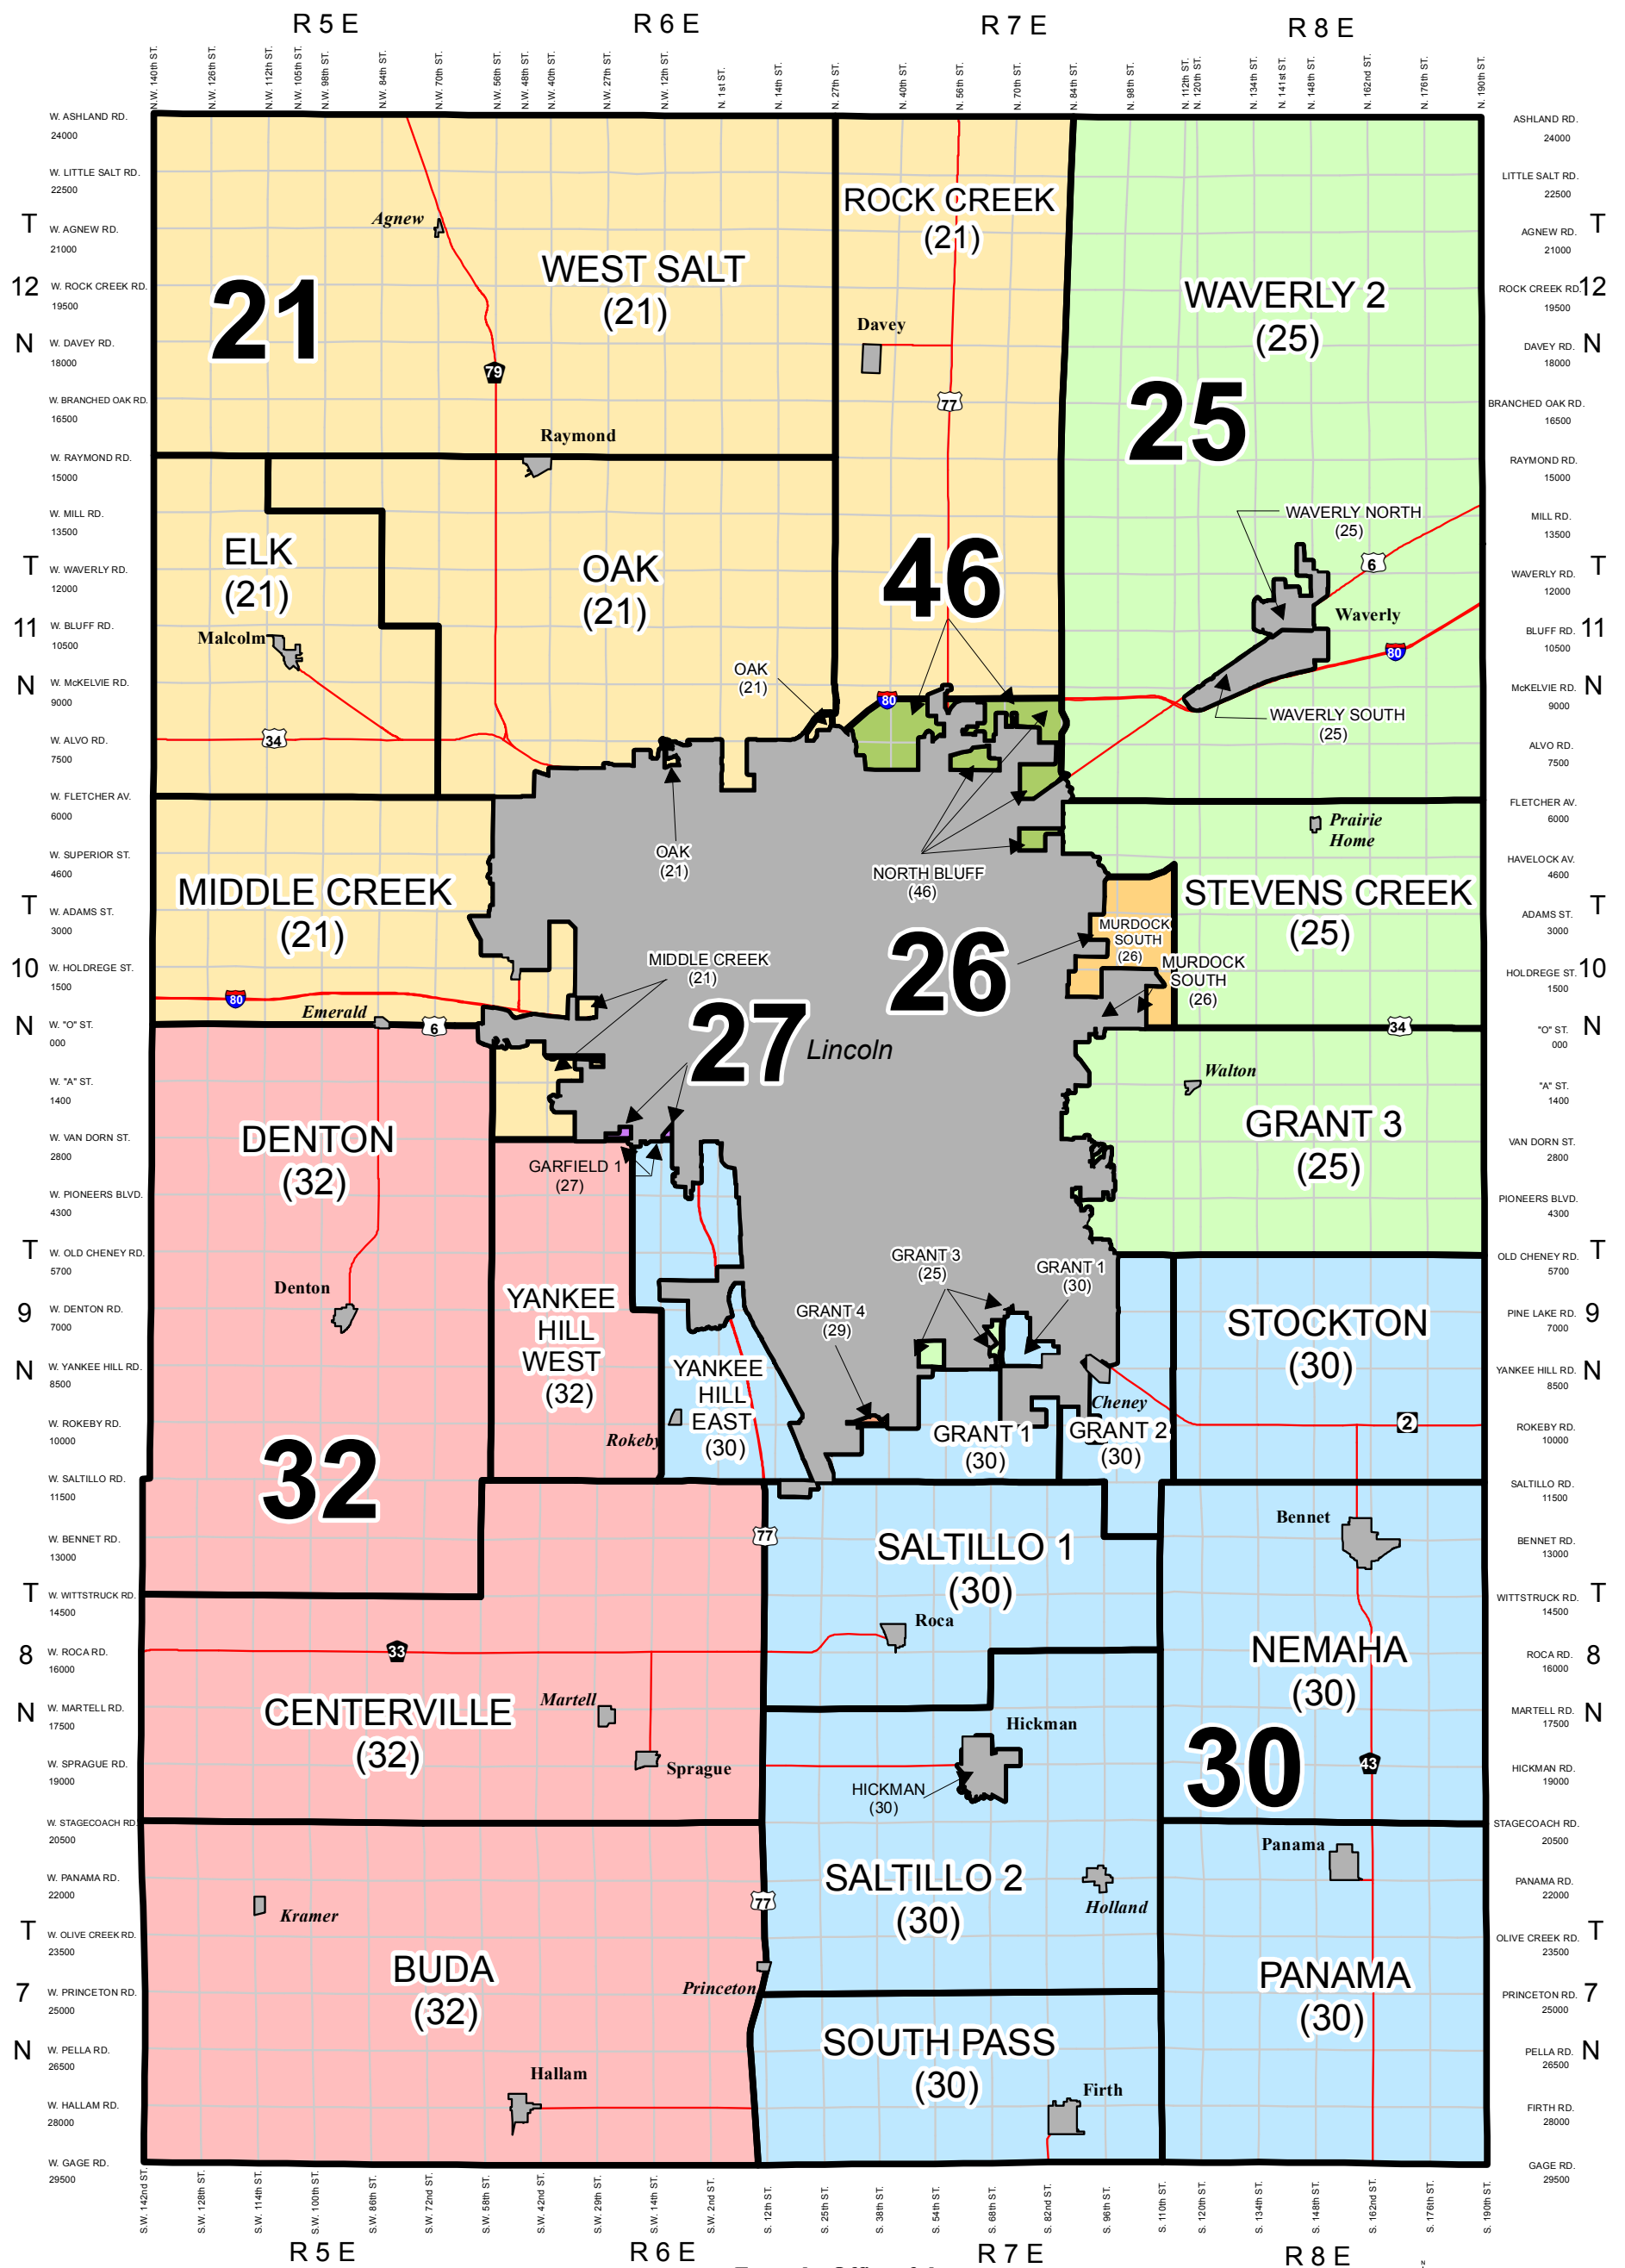

Rural Voting Precincts with Legislative Districts

Lancaster County, Nebraska

From the Office of the
Election Commissioner
January 2018