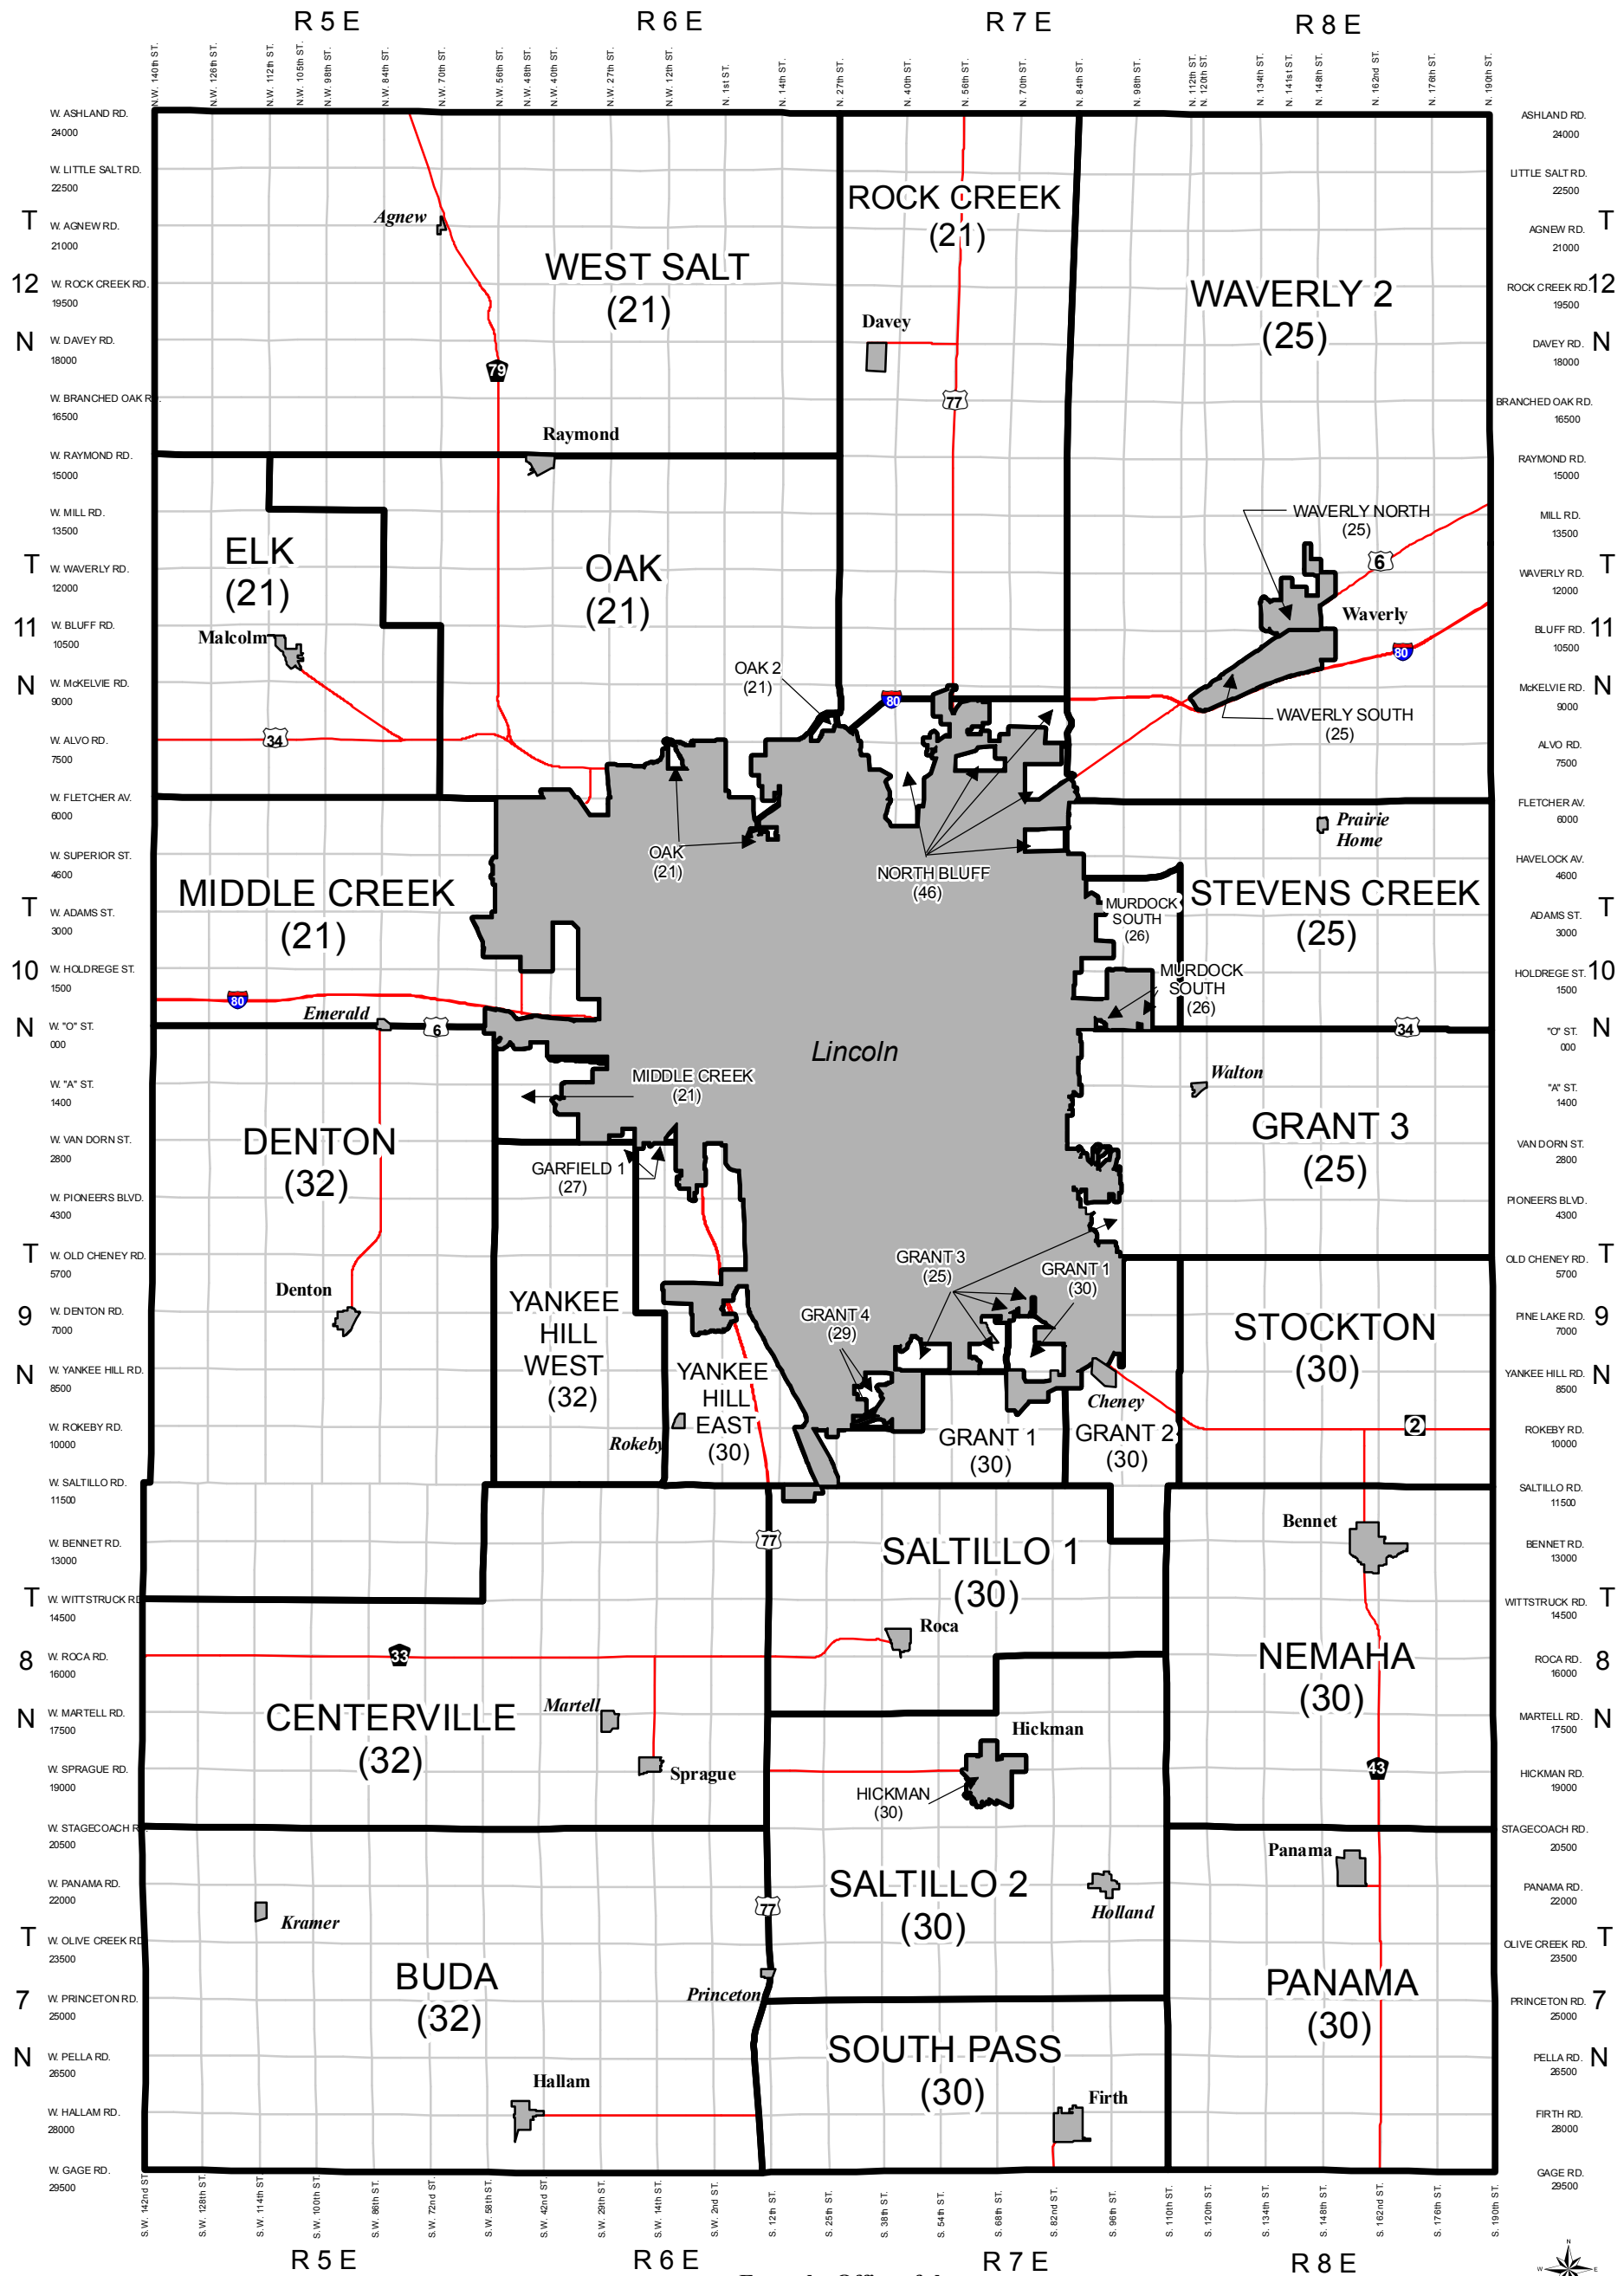

# Lancaster County, Nebraska Rural Voting Precincts

Incorporated/Unincorporated Villages

From the Office of the  
Election Commissioner  
July 2011