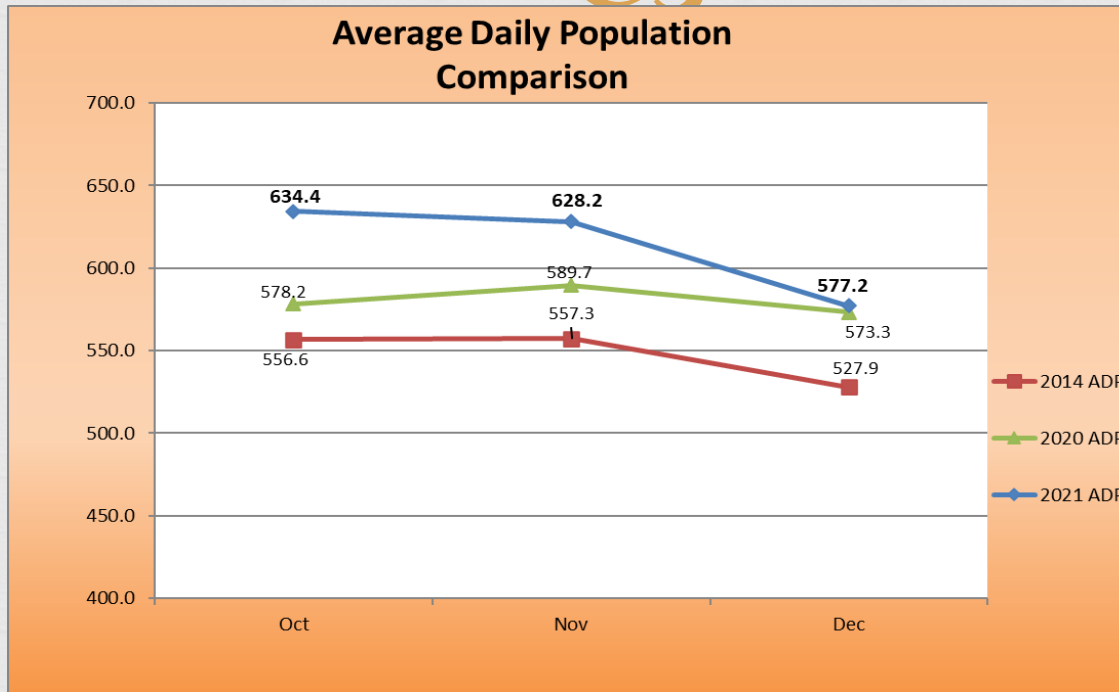

## February 4, 2022

Current Population Trends

# Average Daily Population

- The average daily population (ADP) for this period of 2021 was 613.3 detainees compared to 580.4 for the same period in 2020. This is a 5.7% increase.
- This period ADP consumed 92.2% of the department's operational capacity of 665.