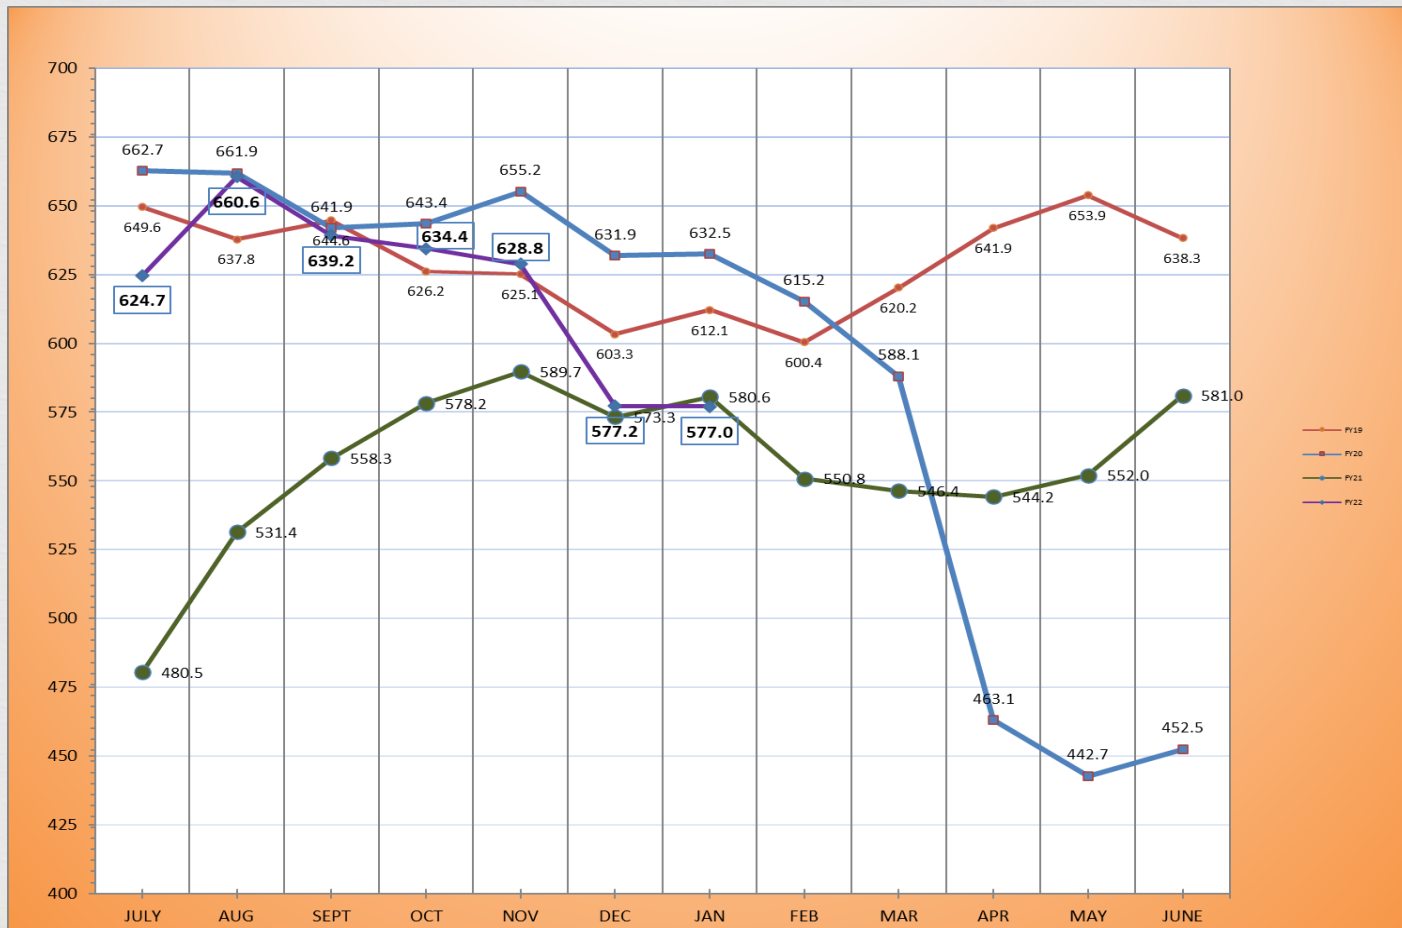

Fiscal Year Comparison

Population Status

December 31, 2021

Status	Total	%
County Pretrial Misd	53	9.5
County Pretrial Felony	341	60.8
City Pretrial Misd	6	1.1
County Sentenced Misd	115	20.5
County Sentenced Felony	41	7.3
City Sentenced Misd	4	.71
Other	1	.2