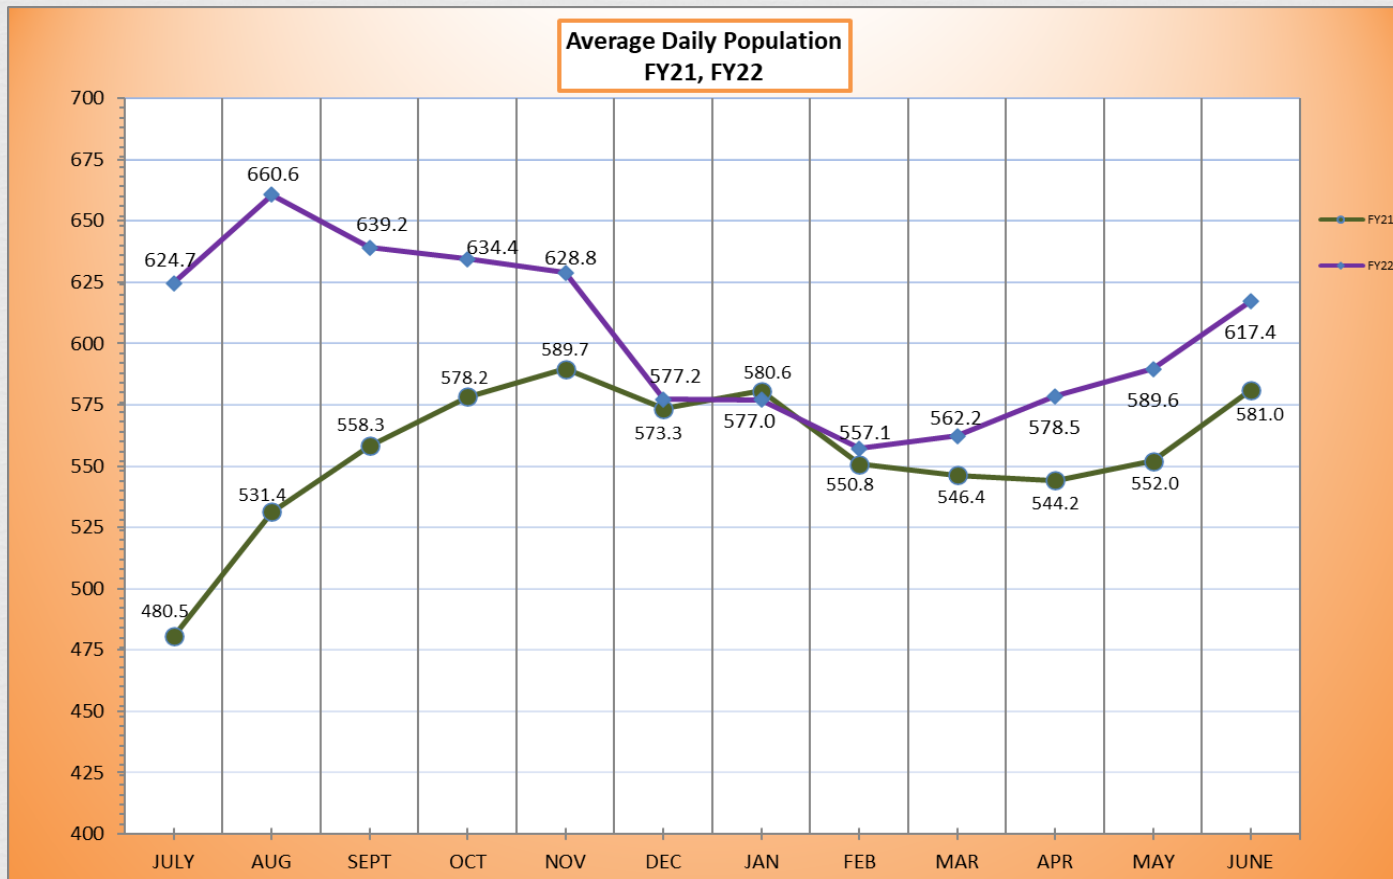

Justice Council

August 5, 2022

Current Population Trends

Average Daily Population

- The average daily population (ADP) for this period of 2022 was 595.2 detainees compared to 559.1 for the same period in 2021. This is a 6.5% increase.
- This period ADP consumed 89.5% of the department's operational capacity of 665.

Fiscal Year Comparison

Population Status

June 30, 2022

Status	Total	%
County Pretrial Misd	73	11.9
County Pretrial Felony	340	55.4
City Pretrial Misd	11	1.8
County Sentenced Misd	111	18.1
County Sentenced Felony	66	10.7
City Sentenced Misd	6	1.0
Other	7	1.1

Racial Makeup

Race	Lancaster County	Adult Detention Facility
White	80.6%	50%
Black	4.3%	31%
Hispanic	7.4%	10%
American Indian/Alaska Native	1%	7%
Asian	4.8%	2%
Unknown	1.9%	1%

Racial Makeup by Custody Type