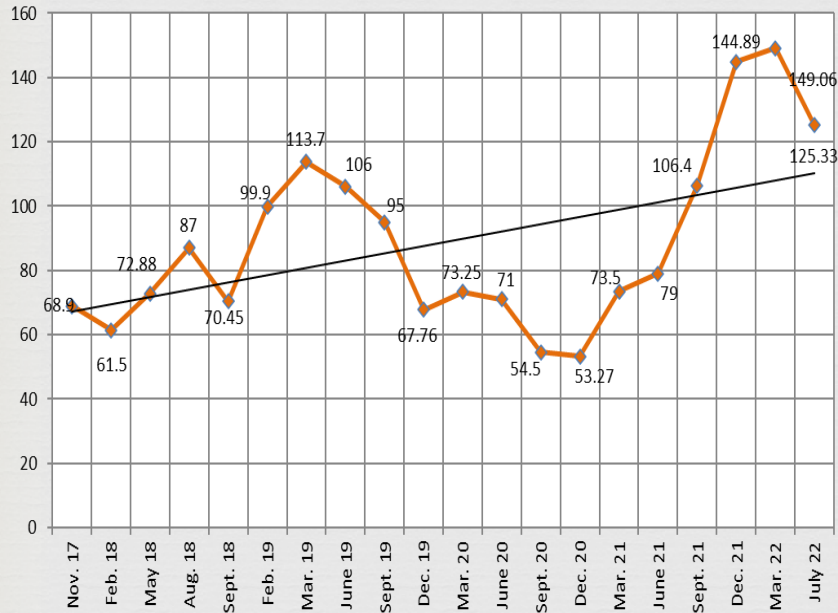

Justice Council

August 5, 2022

Current Population Trends

Average Daily Population

- The average daily population (ADP) for this period of 2022 was 595.2 detainees compared to 559.1 for the same period in 2021. This is a 6.5% increase.
- This period ADP consumed 89.5% of the department's operational capacity of 665.

Fiscal Year Comparison

Population Status

June 30, 2022

Status	Total	%
County Pretrial Misd	73	11.9
County Pretrial Felony	340	55.4
City Pretrial Misd	11	1.8
County Sentenced Misd	111	18.1
County Sentenced Felony	66	10.7
City Sentenced Misd	6	1.0
Other	7	1.1

Racial Makeup

Race	Lancaster County	Adult Detention Facility
White	80.6%	50%
Black	4.3%	31%
Hispanic	7.4%	10%
American Indian/Alaska Native	1%	7%
Asian	4.8%	2%
Unknown	1.9%	1%

Racial Makeup by Custody Type

Regional Center Average Days Waiting Historical View

LRC Currently Housed Average

LRC Currently Waiting Average