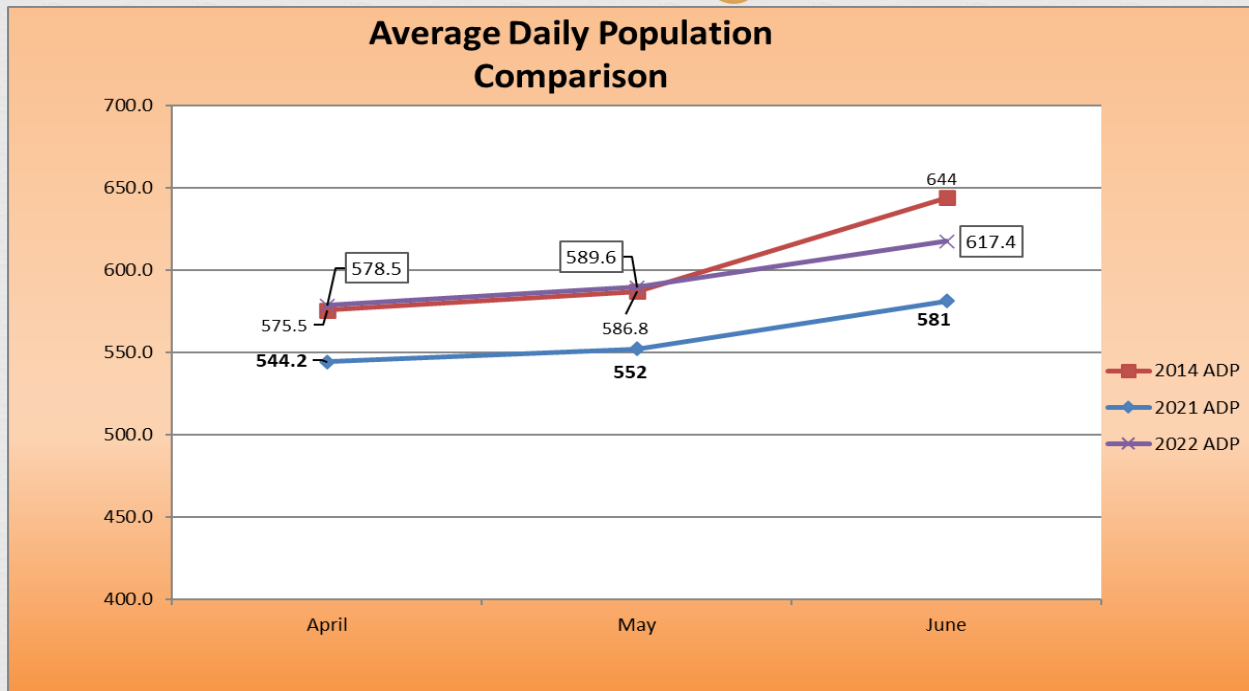

Justice Council

August 5, 2022

Current Population Trends

Average Daily Population

- The average daily population (ADP) for this period of 2022 was 595.2 detainees compared to 559.1 for the same period in 2021. This is a 6.5% increase.
- This period ADP consumed 89.5% of the department's operational capacity of 665.

Fiscal Year Comparison

Population Status

June 30, 2022

Status	Total	%
County Pretrial Misd	73	11.9
County Pretrial Felony	340	55.4
City Pretrial Misd	11	1.8
County Sentenced Misd	111	18.1
County Sentenced Felony	66	10.7
City Sentenced Misd	6	1.0
Other	7	1.1