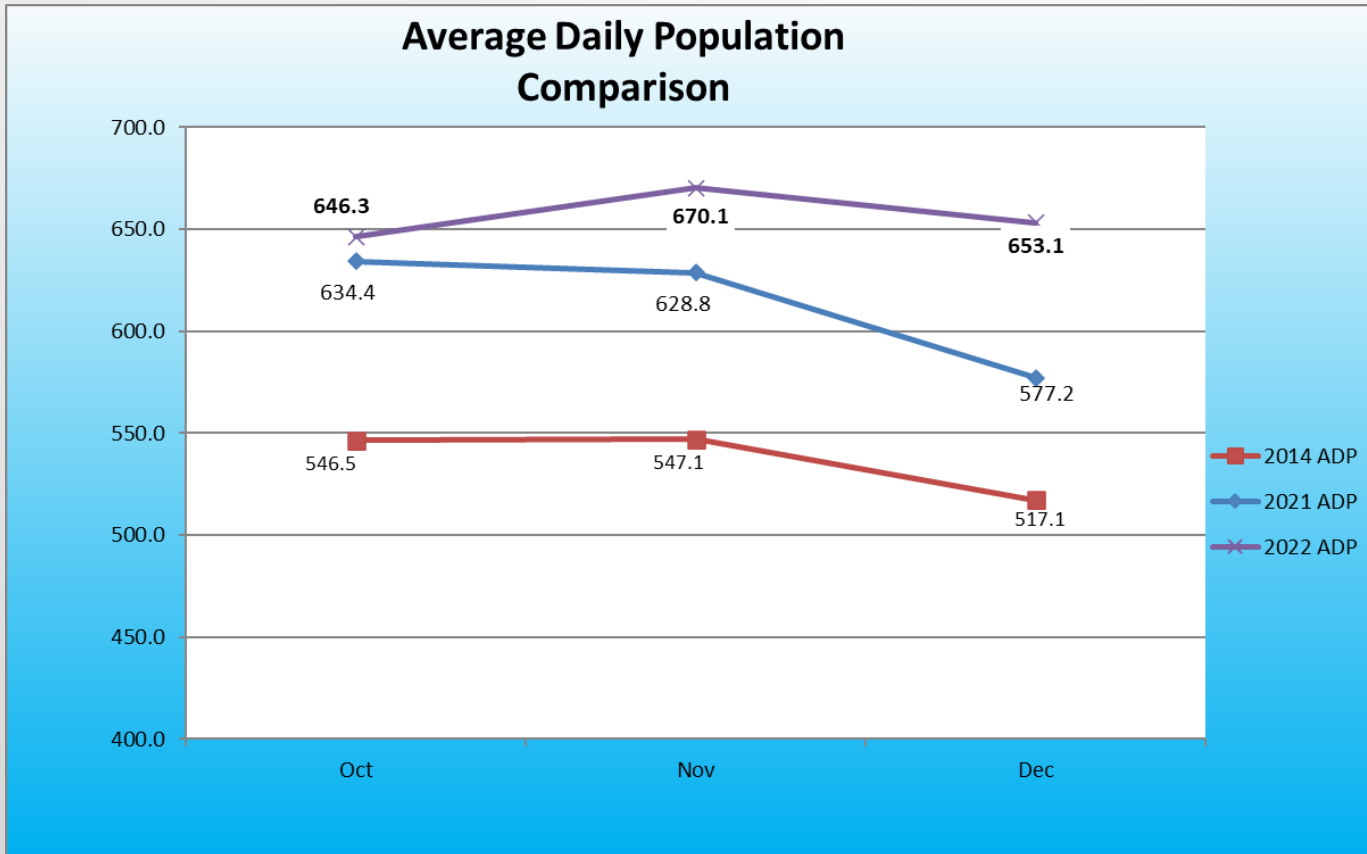

Current
Population Trends

Justice Council

February 3, 2023

Average Daily Population

- The average daily population (ADP) for this period of 2022 was 656.5 detainees compared to 613.5 for the same period in 2021. This is a 7% increase.
- This period ADP consumed 98.7% of the department's operational capacity of 665.

Fiscal Year Comparison

Population Status

December 31, 2022

Status	Total	%
County Pretrial Misd	57	9.0
County Pretrial Felony	389	61.4
City Pretrial Misd	10	1.6
County Sentenced Misd	118	18.6
County Sentenced Felony	54	8.5
City Sentenced Misd	5	0.8
Other	1	0.2

Racial Makeup

Race	Lancaster County	Adult Detention Facility
White	80.6%	47%
Black	4.3%	33%
Hispanic	7.4%	10%
American Indian/Alaska Native	1%	7%
Asian	4.8%	2%
Unknown	1.9%	1%

Racial Makeup by Custody Type