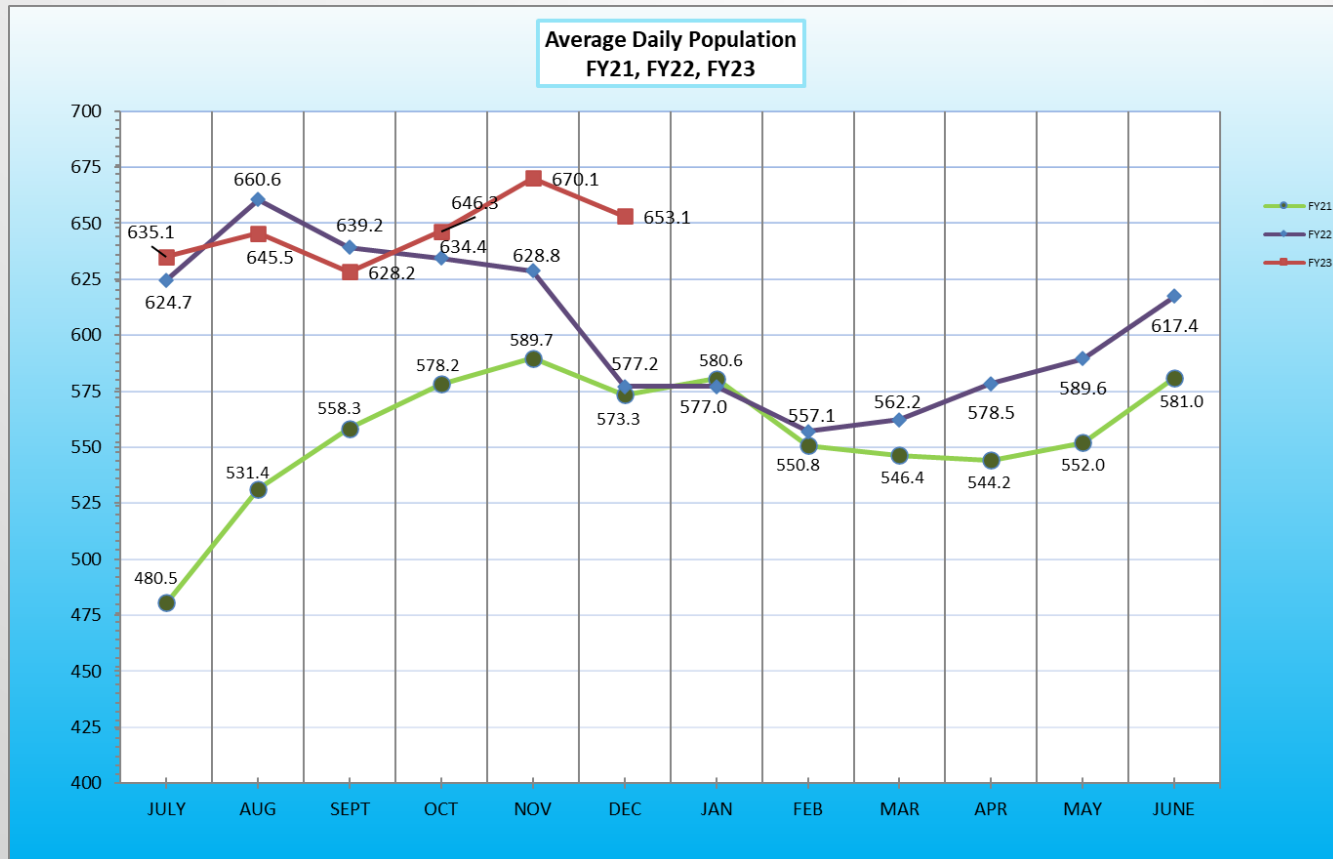

Current
Population Trends

Justice Council

February 3, 2023

Average Daily Population

- The average daily population (ADP) for this period of 2022 was 656.5 detainees compared to 613.5 for the same period in 2021. This is a 7% increase.
- This period ADP consumed 98.7% of the department's operational capacity of 665.

Fiscal Year Comparison

Population Status

December 31, 2022

Status	Total	%
County Pretrial Misd	57	9.0
County Pretrial Felony	389	61.4
City Pretrial Misd	10	1.6
County Sentenced Misd	118	18.6
County Sentenced Felony	54	8.5
City Sentenced Misd	5	0.8
Other	1	0.2

Racial Makeup

Race	Lancaster County	Adult Detention Facility
White	80.6%	47%
Black	4.3%	33%
Hispanic	7.4%	10%
American Indian/Alaska Native	1%	7%
Asian	4.8%	2%
Unknown	1.9%	1%

Racial Makeup by Custody Type

Regional Center Average Days Waiting Historical View

LRC Currently Housed Average

LRC Currently Waiting Average