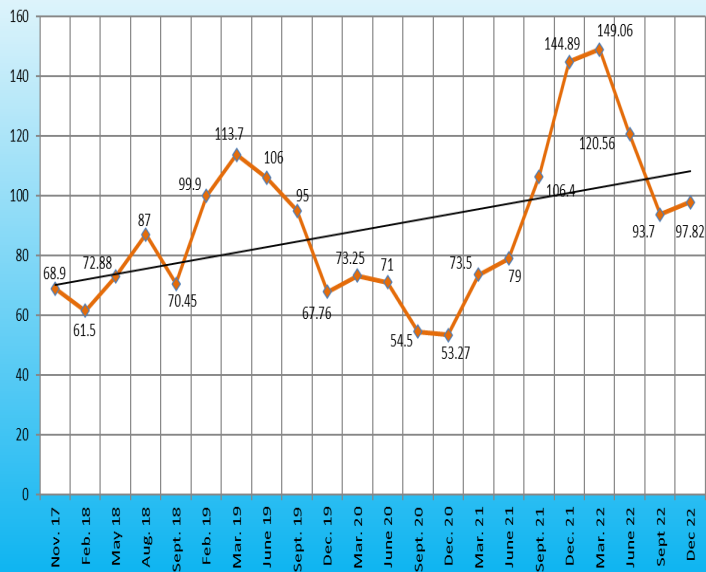

Current
Population Trends

Justice Council

February 3, 2023

Average Daily Population

- The average daily population (ADP) for this period of 2022 was 656.5 detainees compared to 613.5 for the same period in 2021. This is a 7% increase.
- This period ADP consumed 98.7% of the department's operational capacity of 665.

Fiscal Year Comparison

Population Status

December 31, 2022

Status	Total	%
County Pretrial Misd	57	9.0
County Pretrial Felony	389	61.4
City Pretrial Misd	10	1.6
County Sentenced Misd	118	18.6
County Sentenced Felony	54	8.5
City Sentenced Misd	5	0.8
Other	1	0.2

Racial Makeup

Race	Lancaster County	Adult Detention Facility
White	80.6%	47%
Black	4.3%	33%
Hispanic	7.4%	10%
American Indian/Alaska Native	1%	7%
Asian	4.8%	2%
Unknown	1.9%	1%

Racial Makeup by Custody Type

Regional Center Average Days Waiting Historical View

LRC Currently Housed Average

LRC Currently Waiting Average