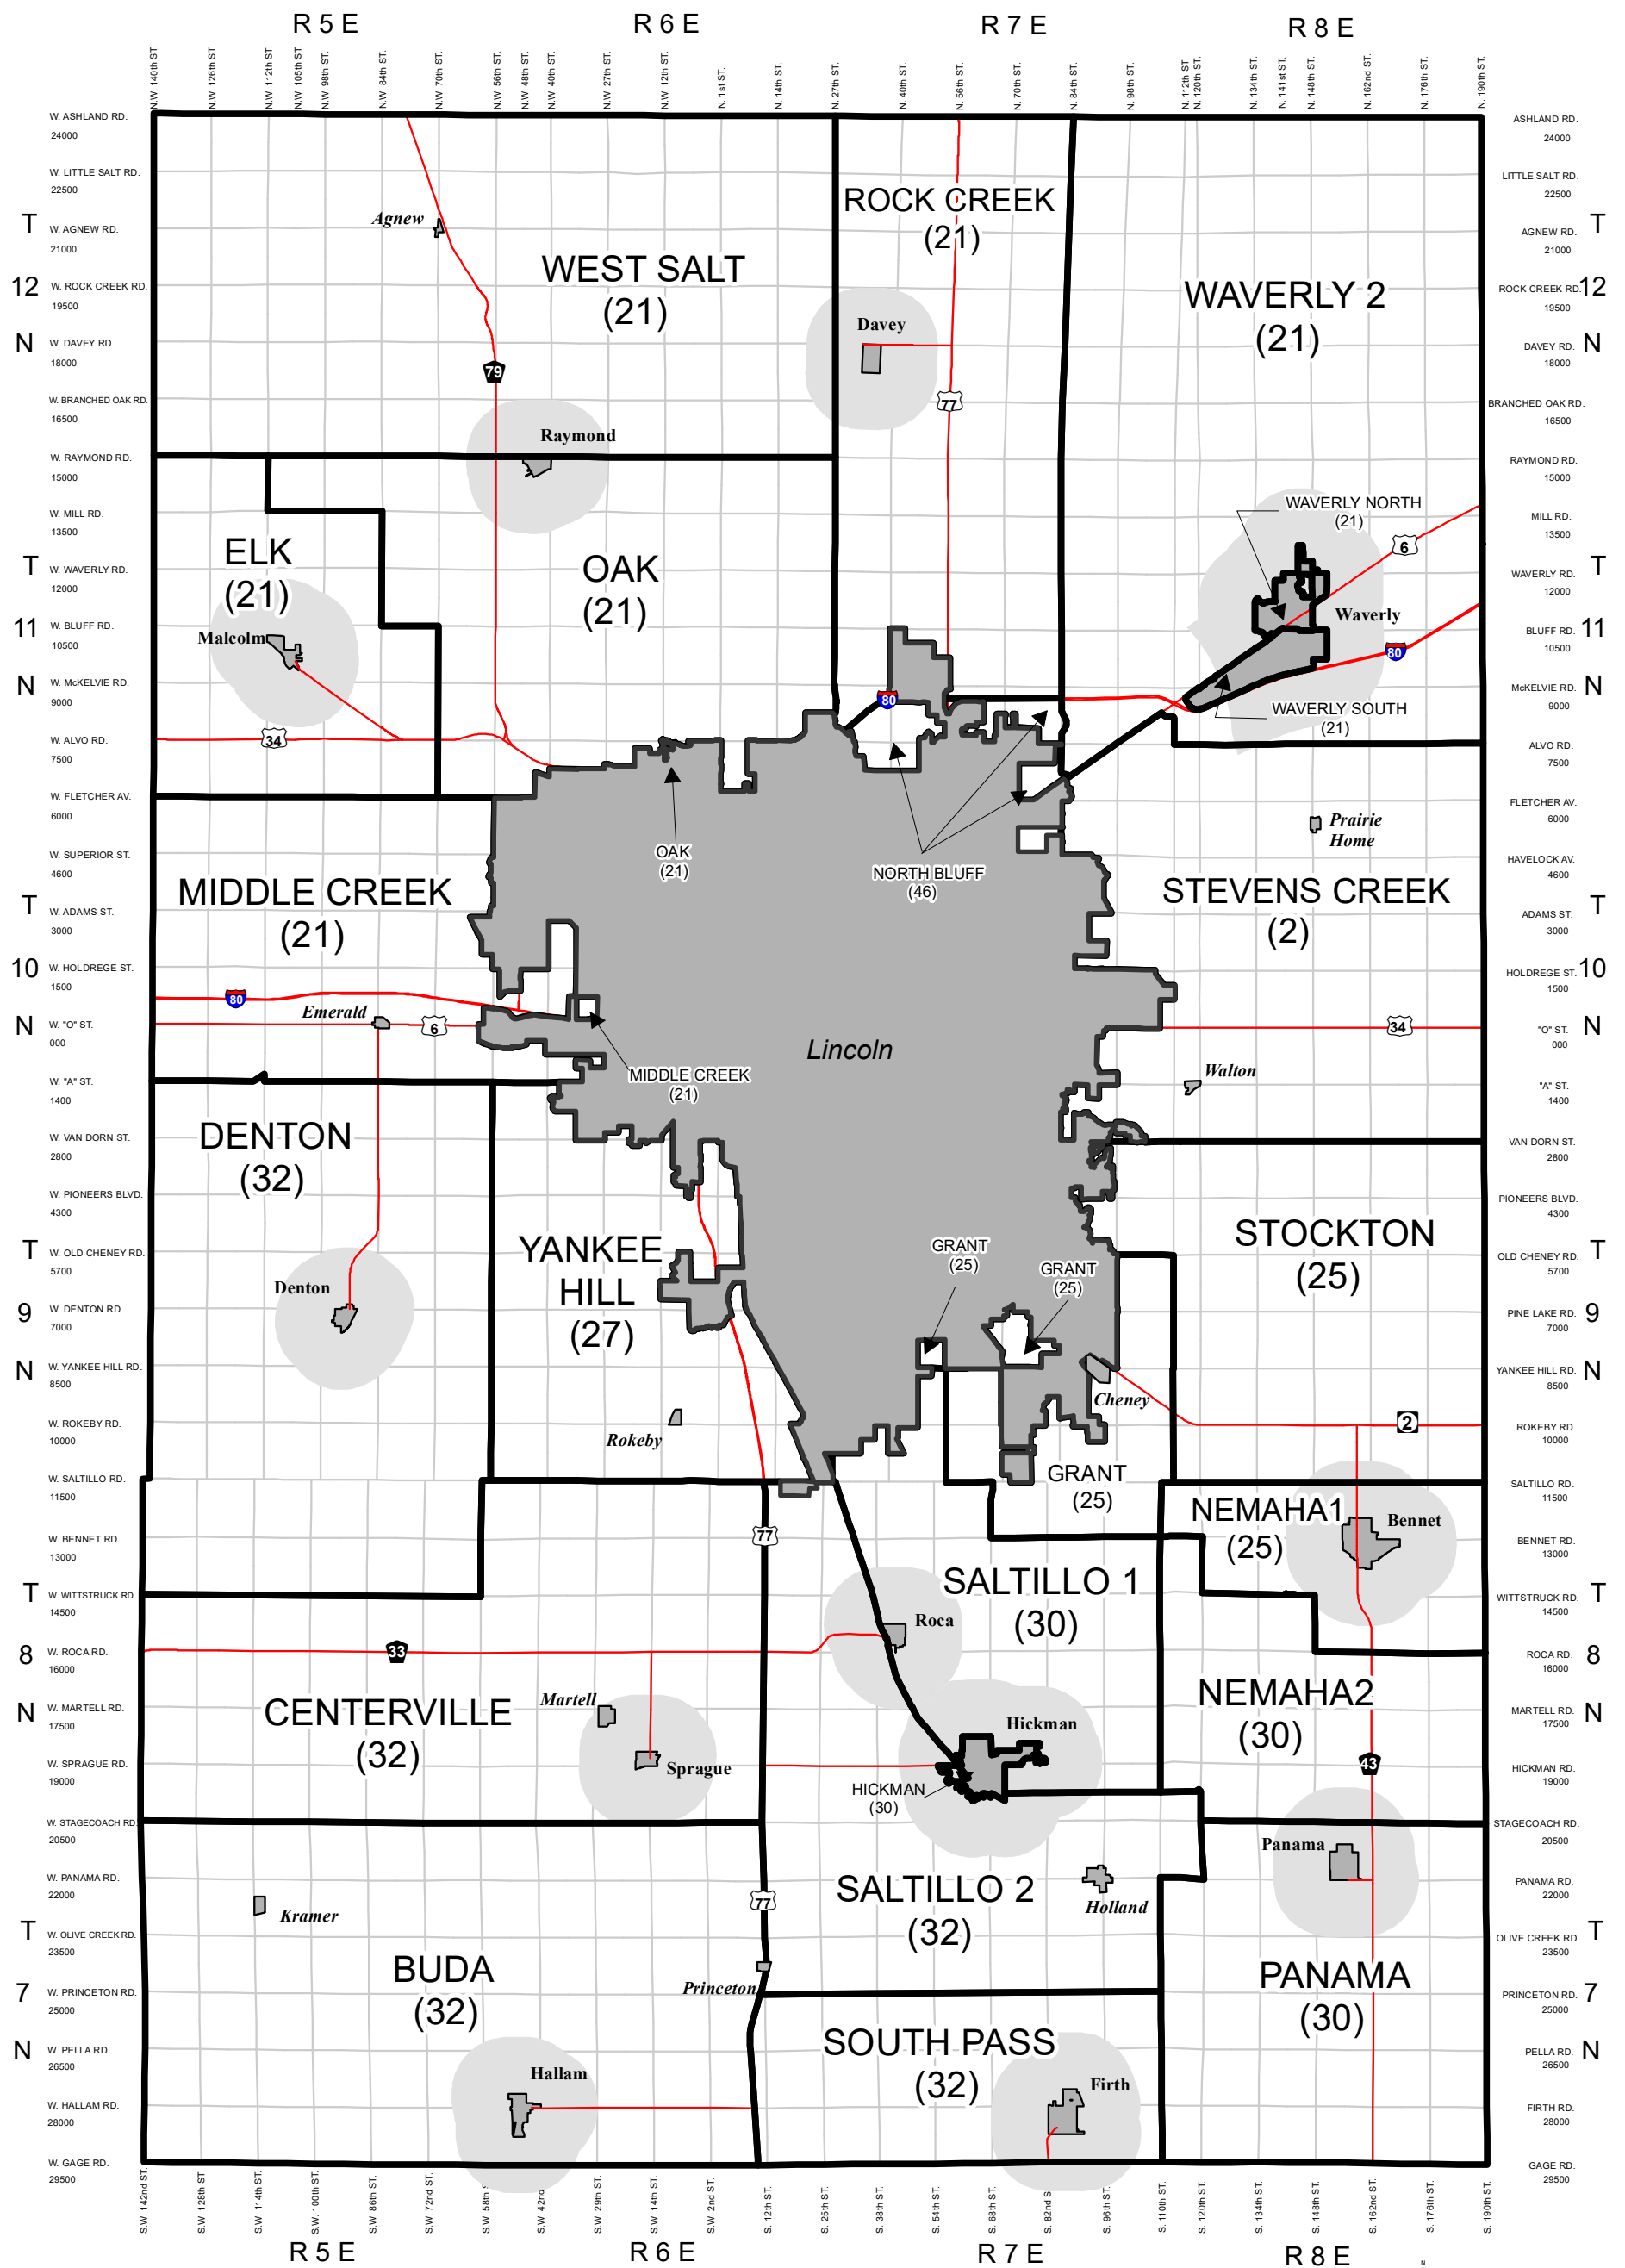

# Lancaster County, Nebraska Rural Voting Precincts

Incorporated/Unincorporated Villages

From the Office of the  
Lancaster County Election Commissioner  
October 29, 2021