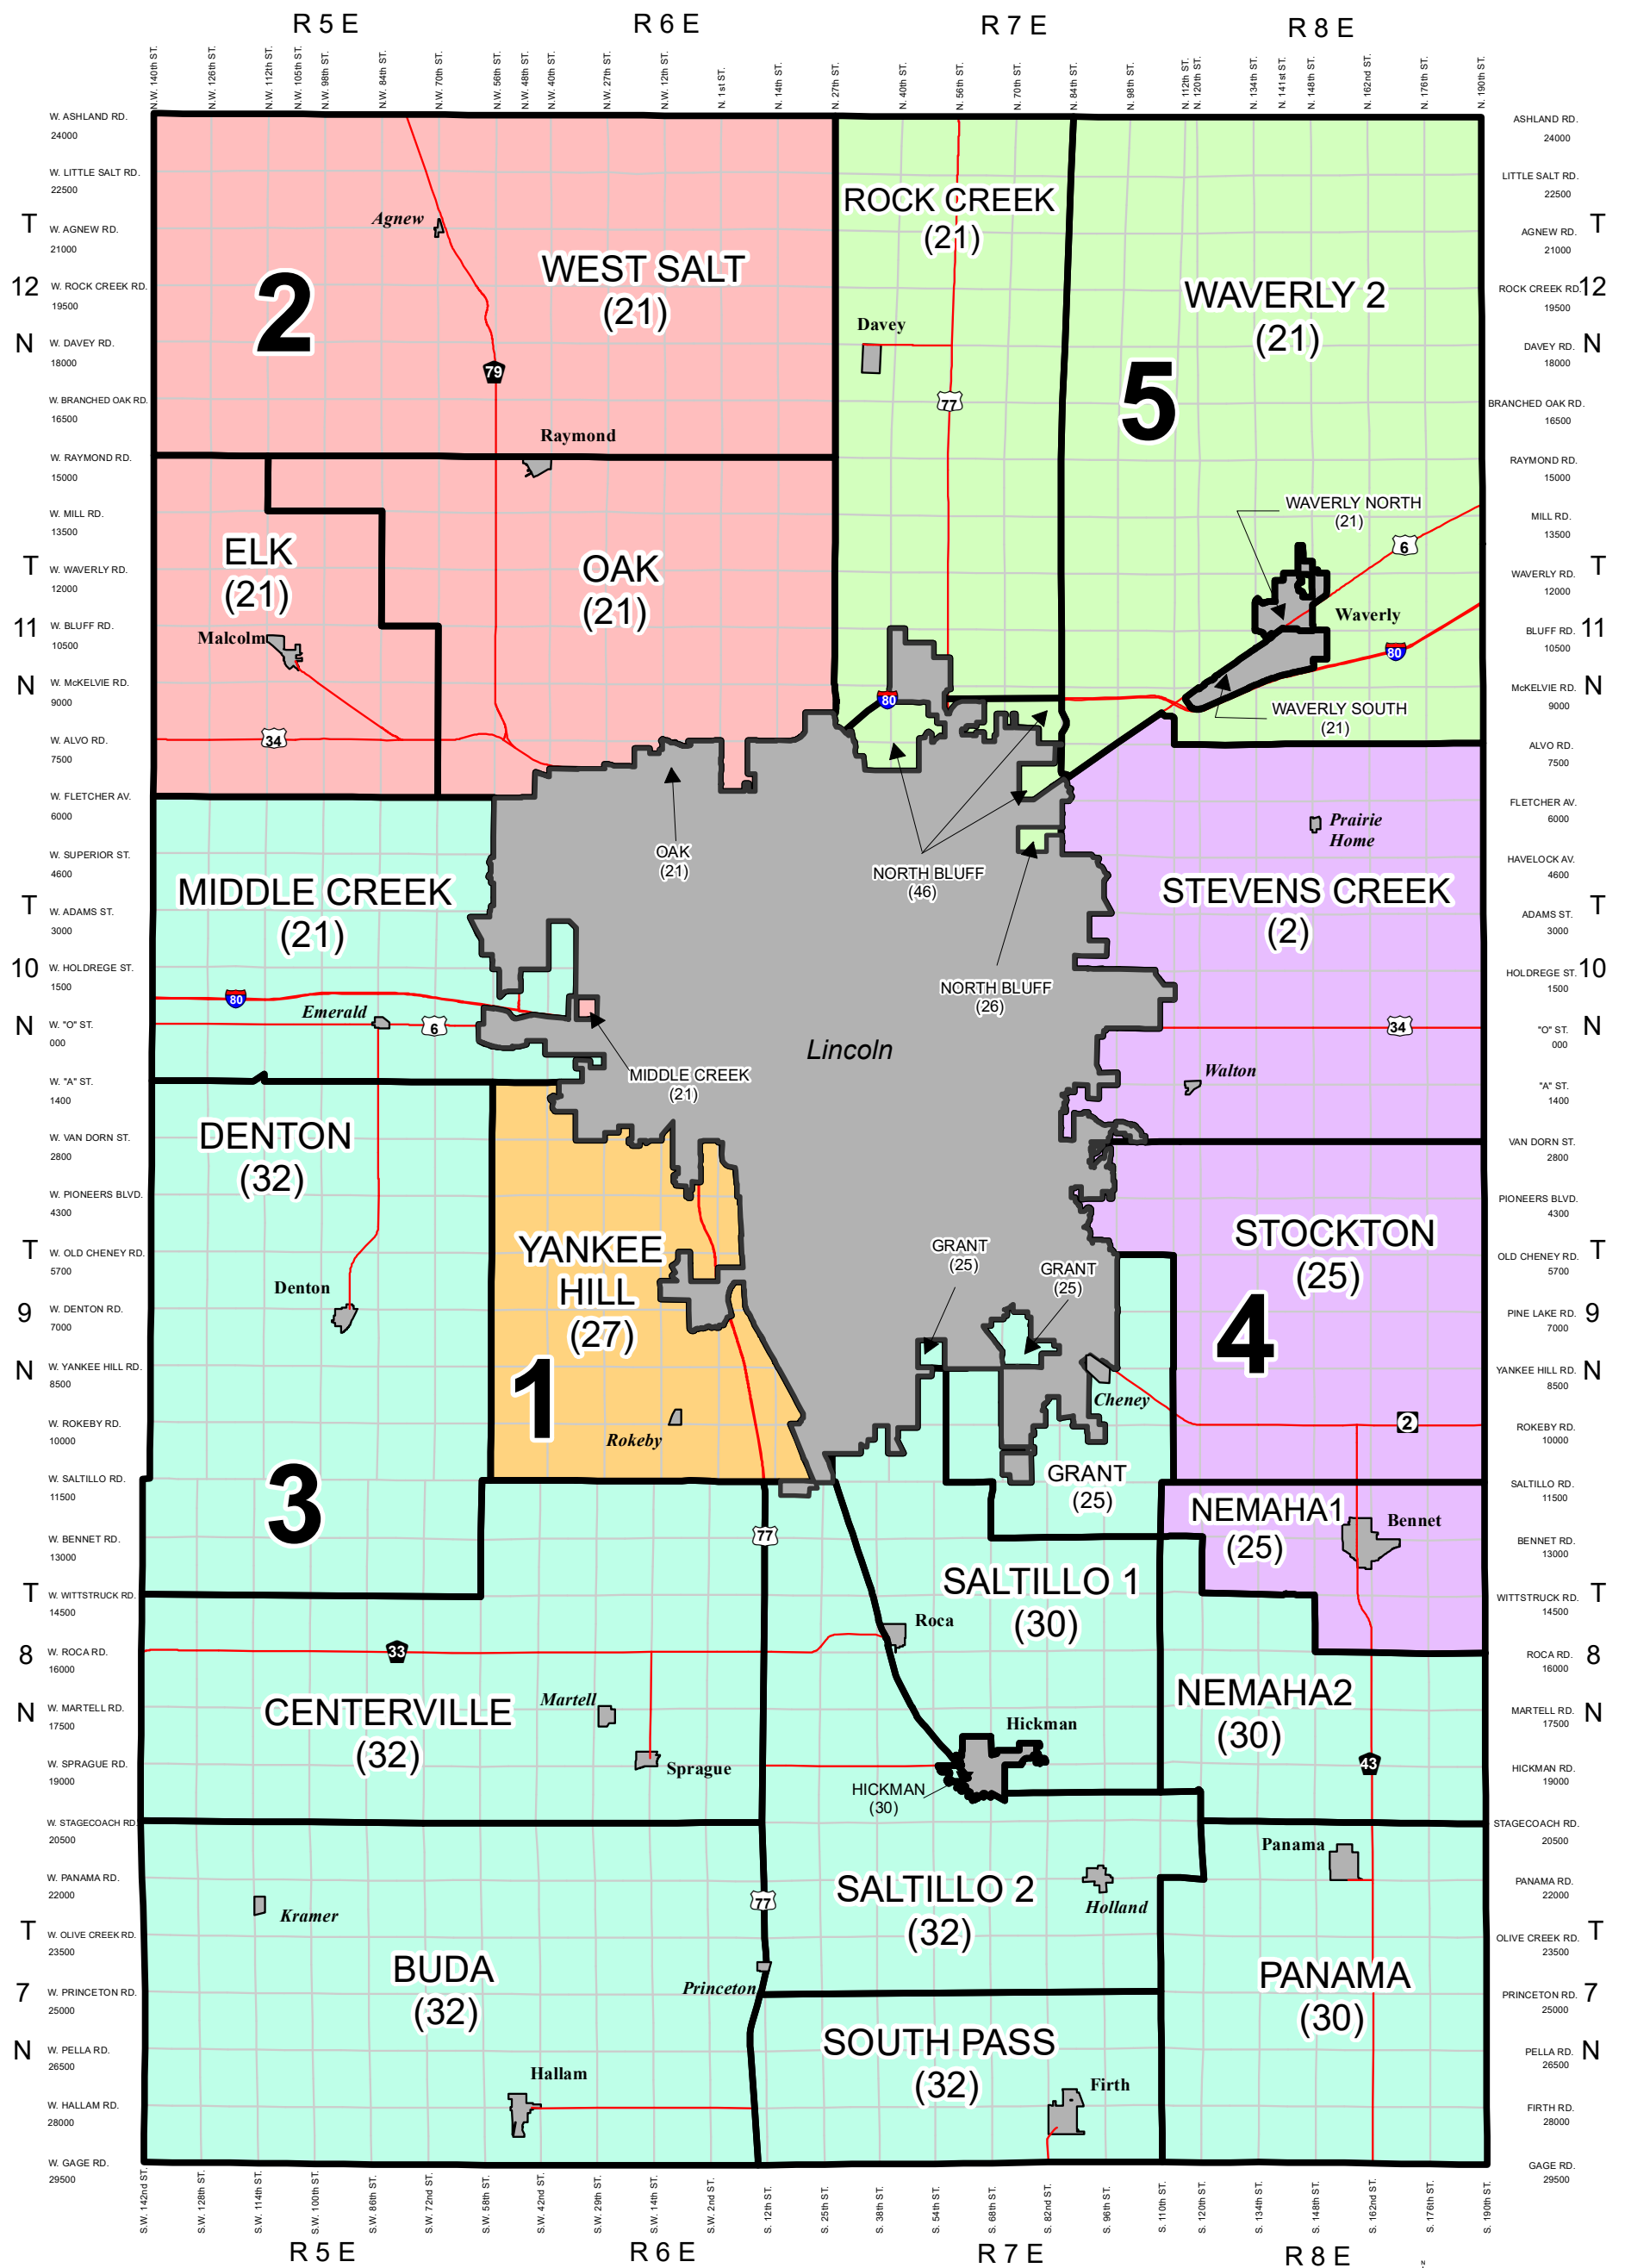

# Rural Voting Precincts with County Commissioner Districts Lancaster County, Nebraska

From the Office of the  
Lancaster County Election Commissioner  
October 2021