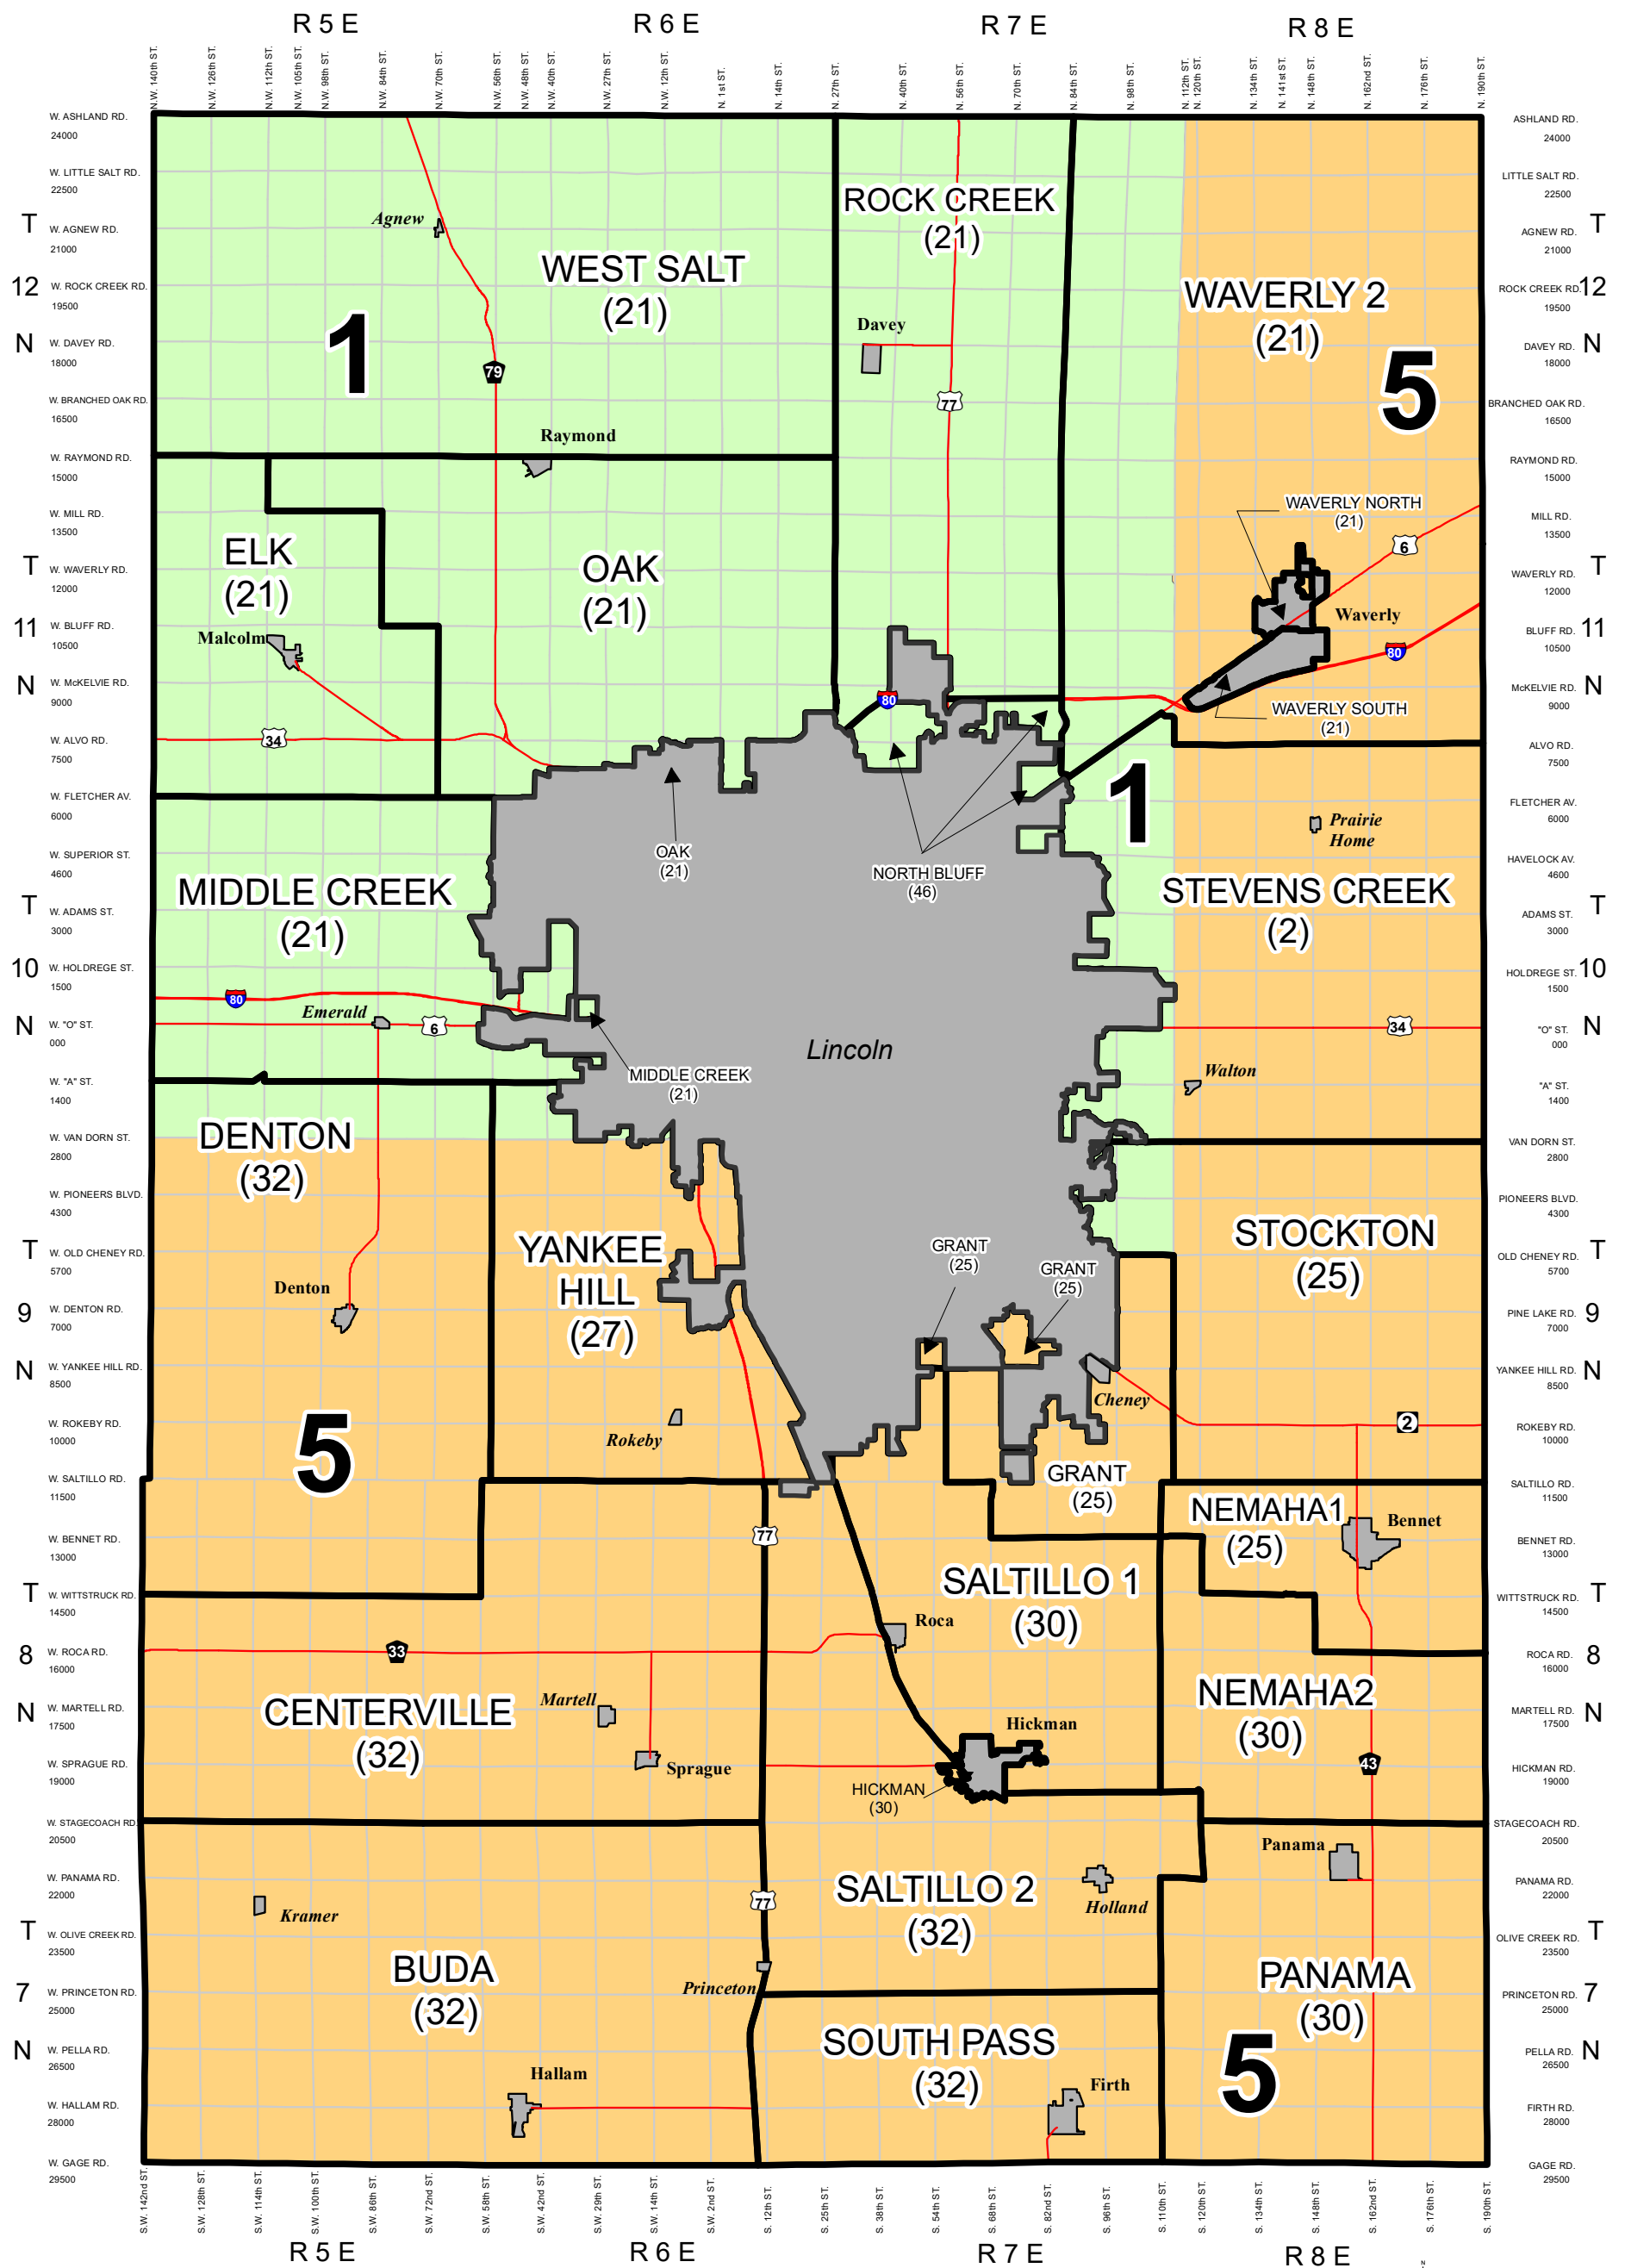

Rural Voting Precincts with Board of Regent Districts Lancaster County, Nebraska

From the Office of the
Lancaster County Election Commissioner
October 2021