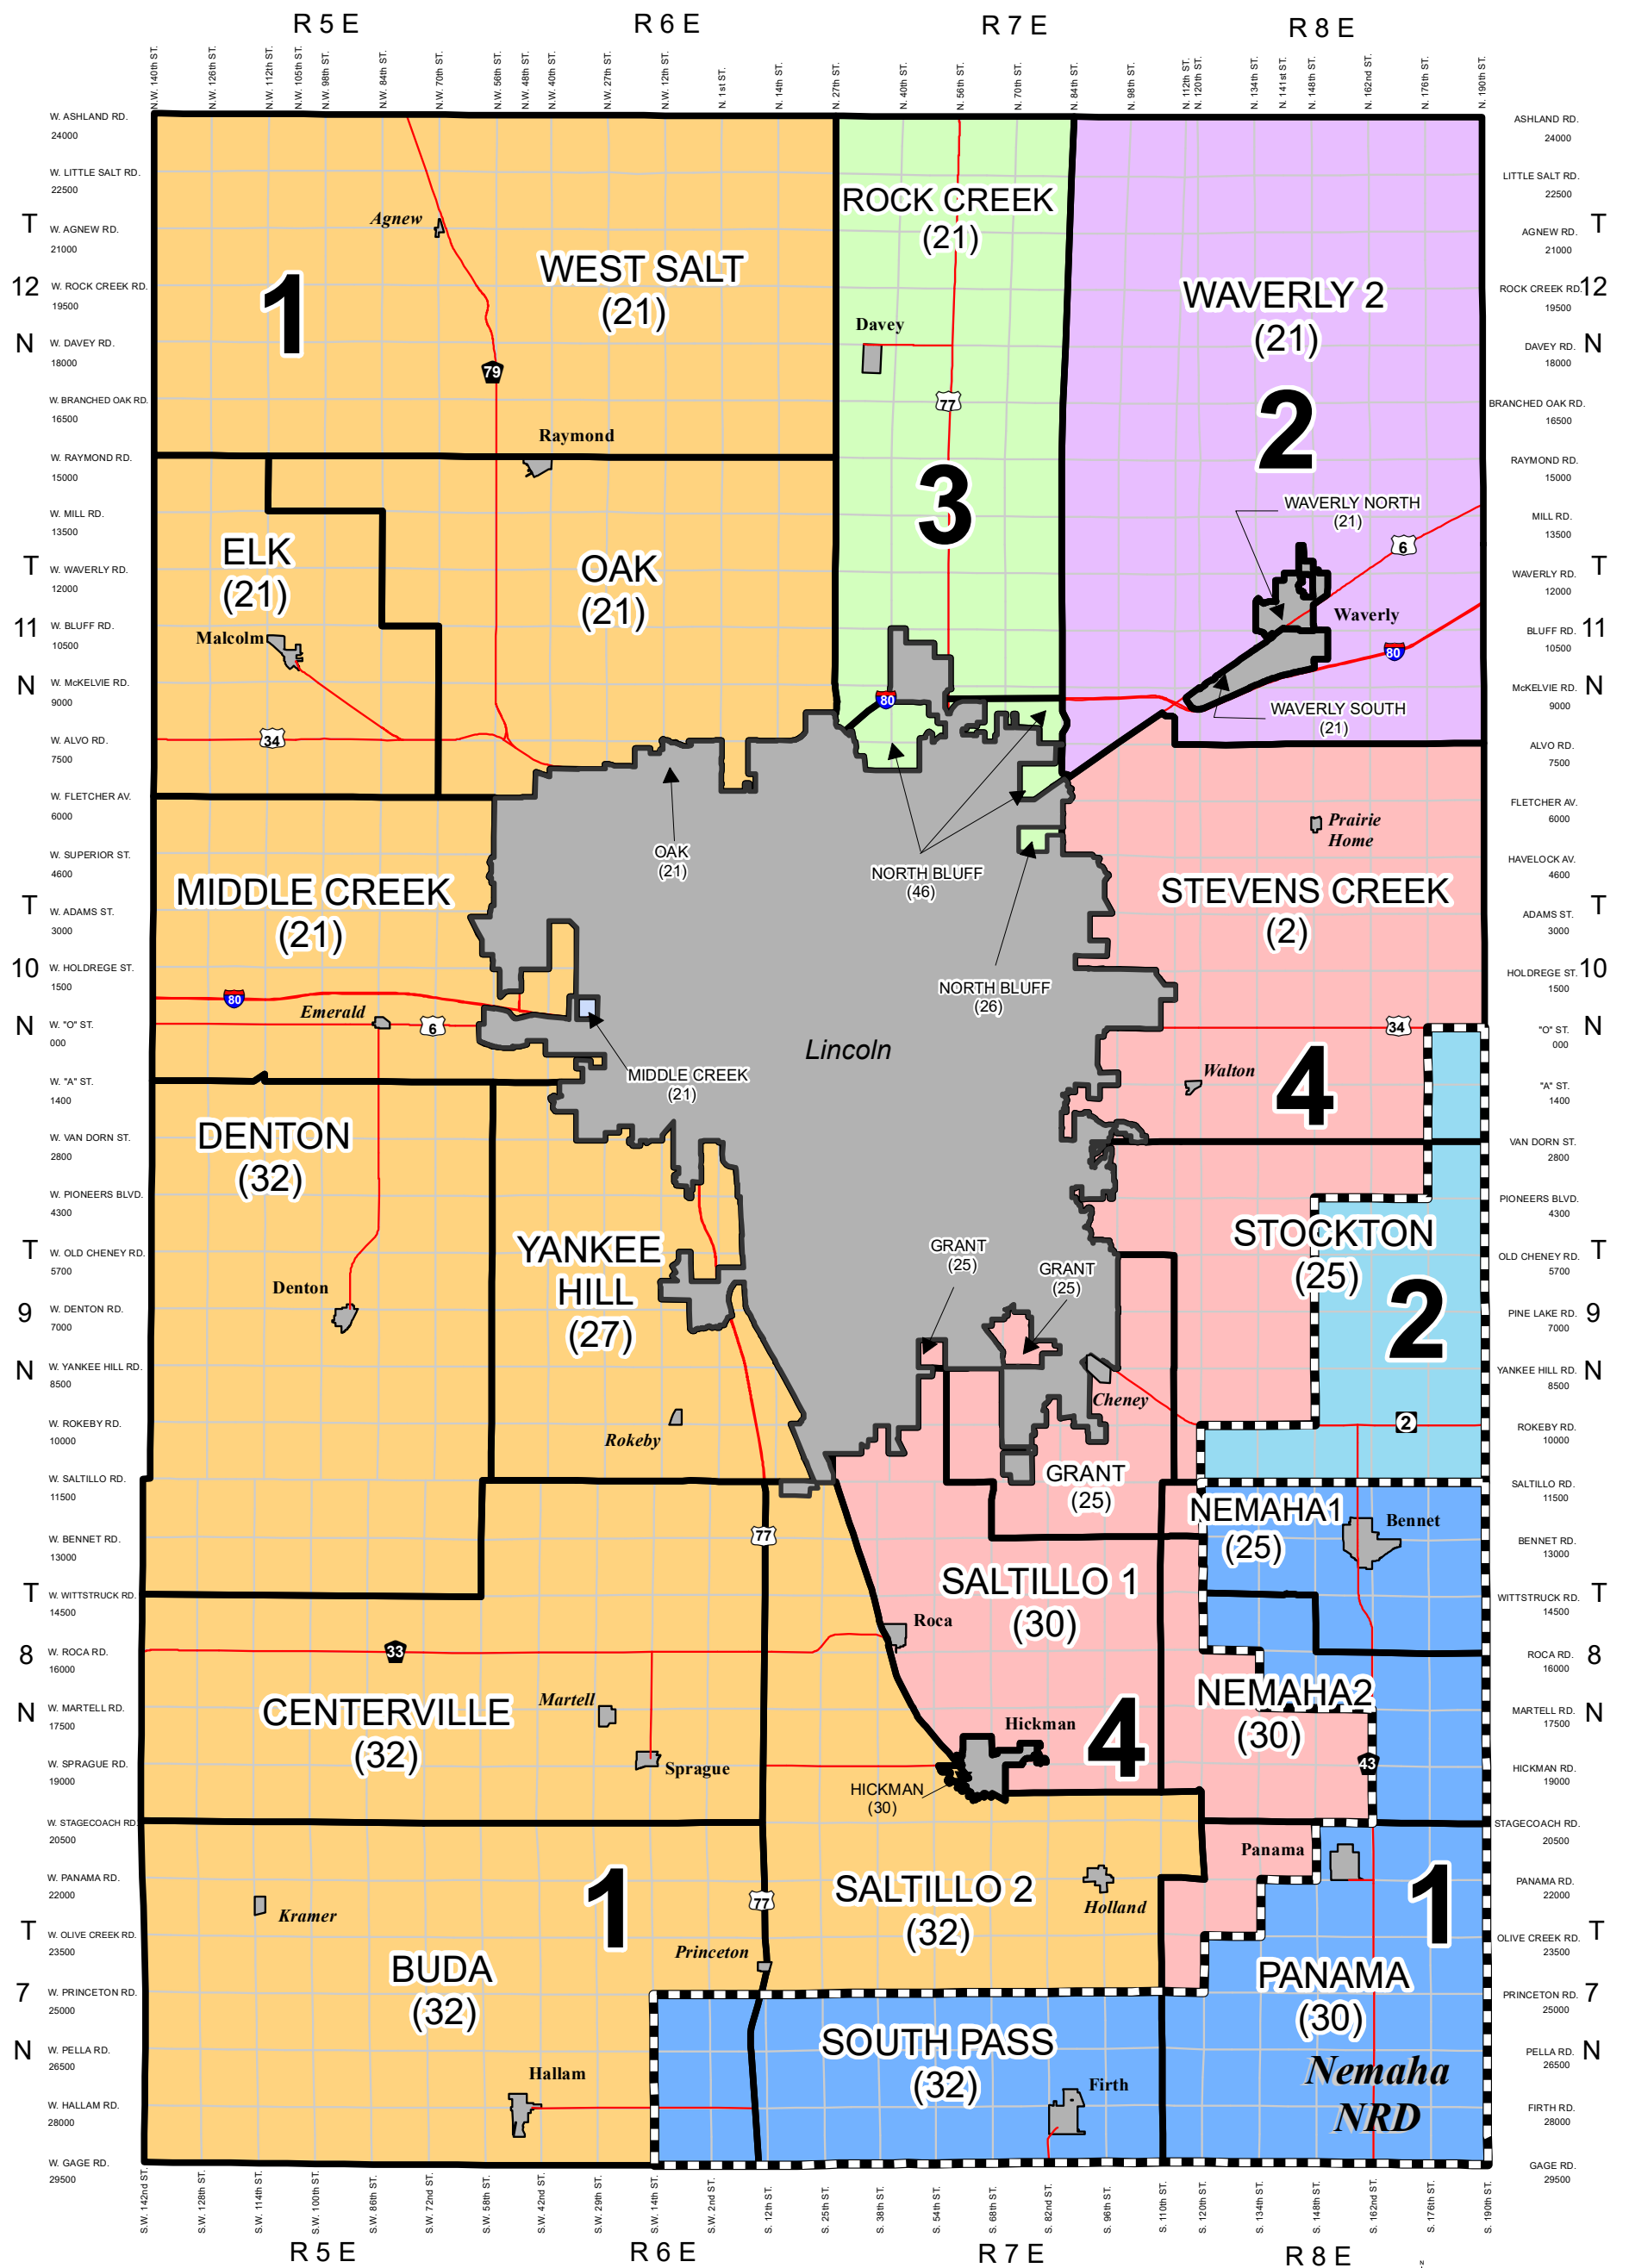

Rural Voting Precincts with Lower Platte South & Nemaha NRD Sub-Districts

Lancaster County, Nebraska

Incorporated/Unincorporated Villages

From the Office of the
Lancaster County Election Commissioner

October 2021