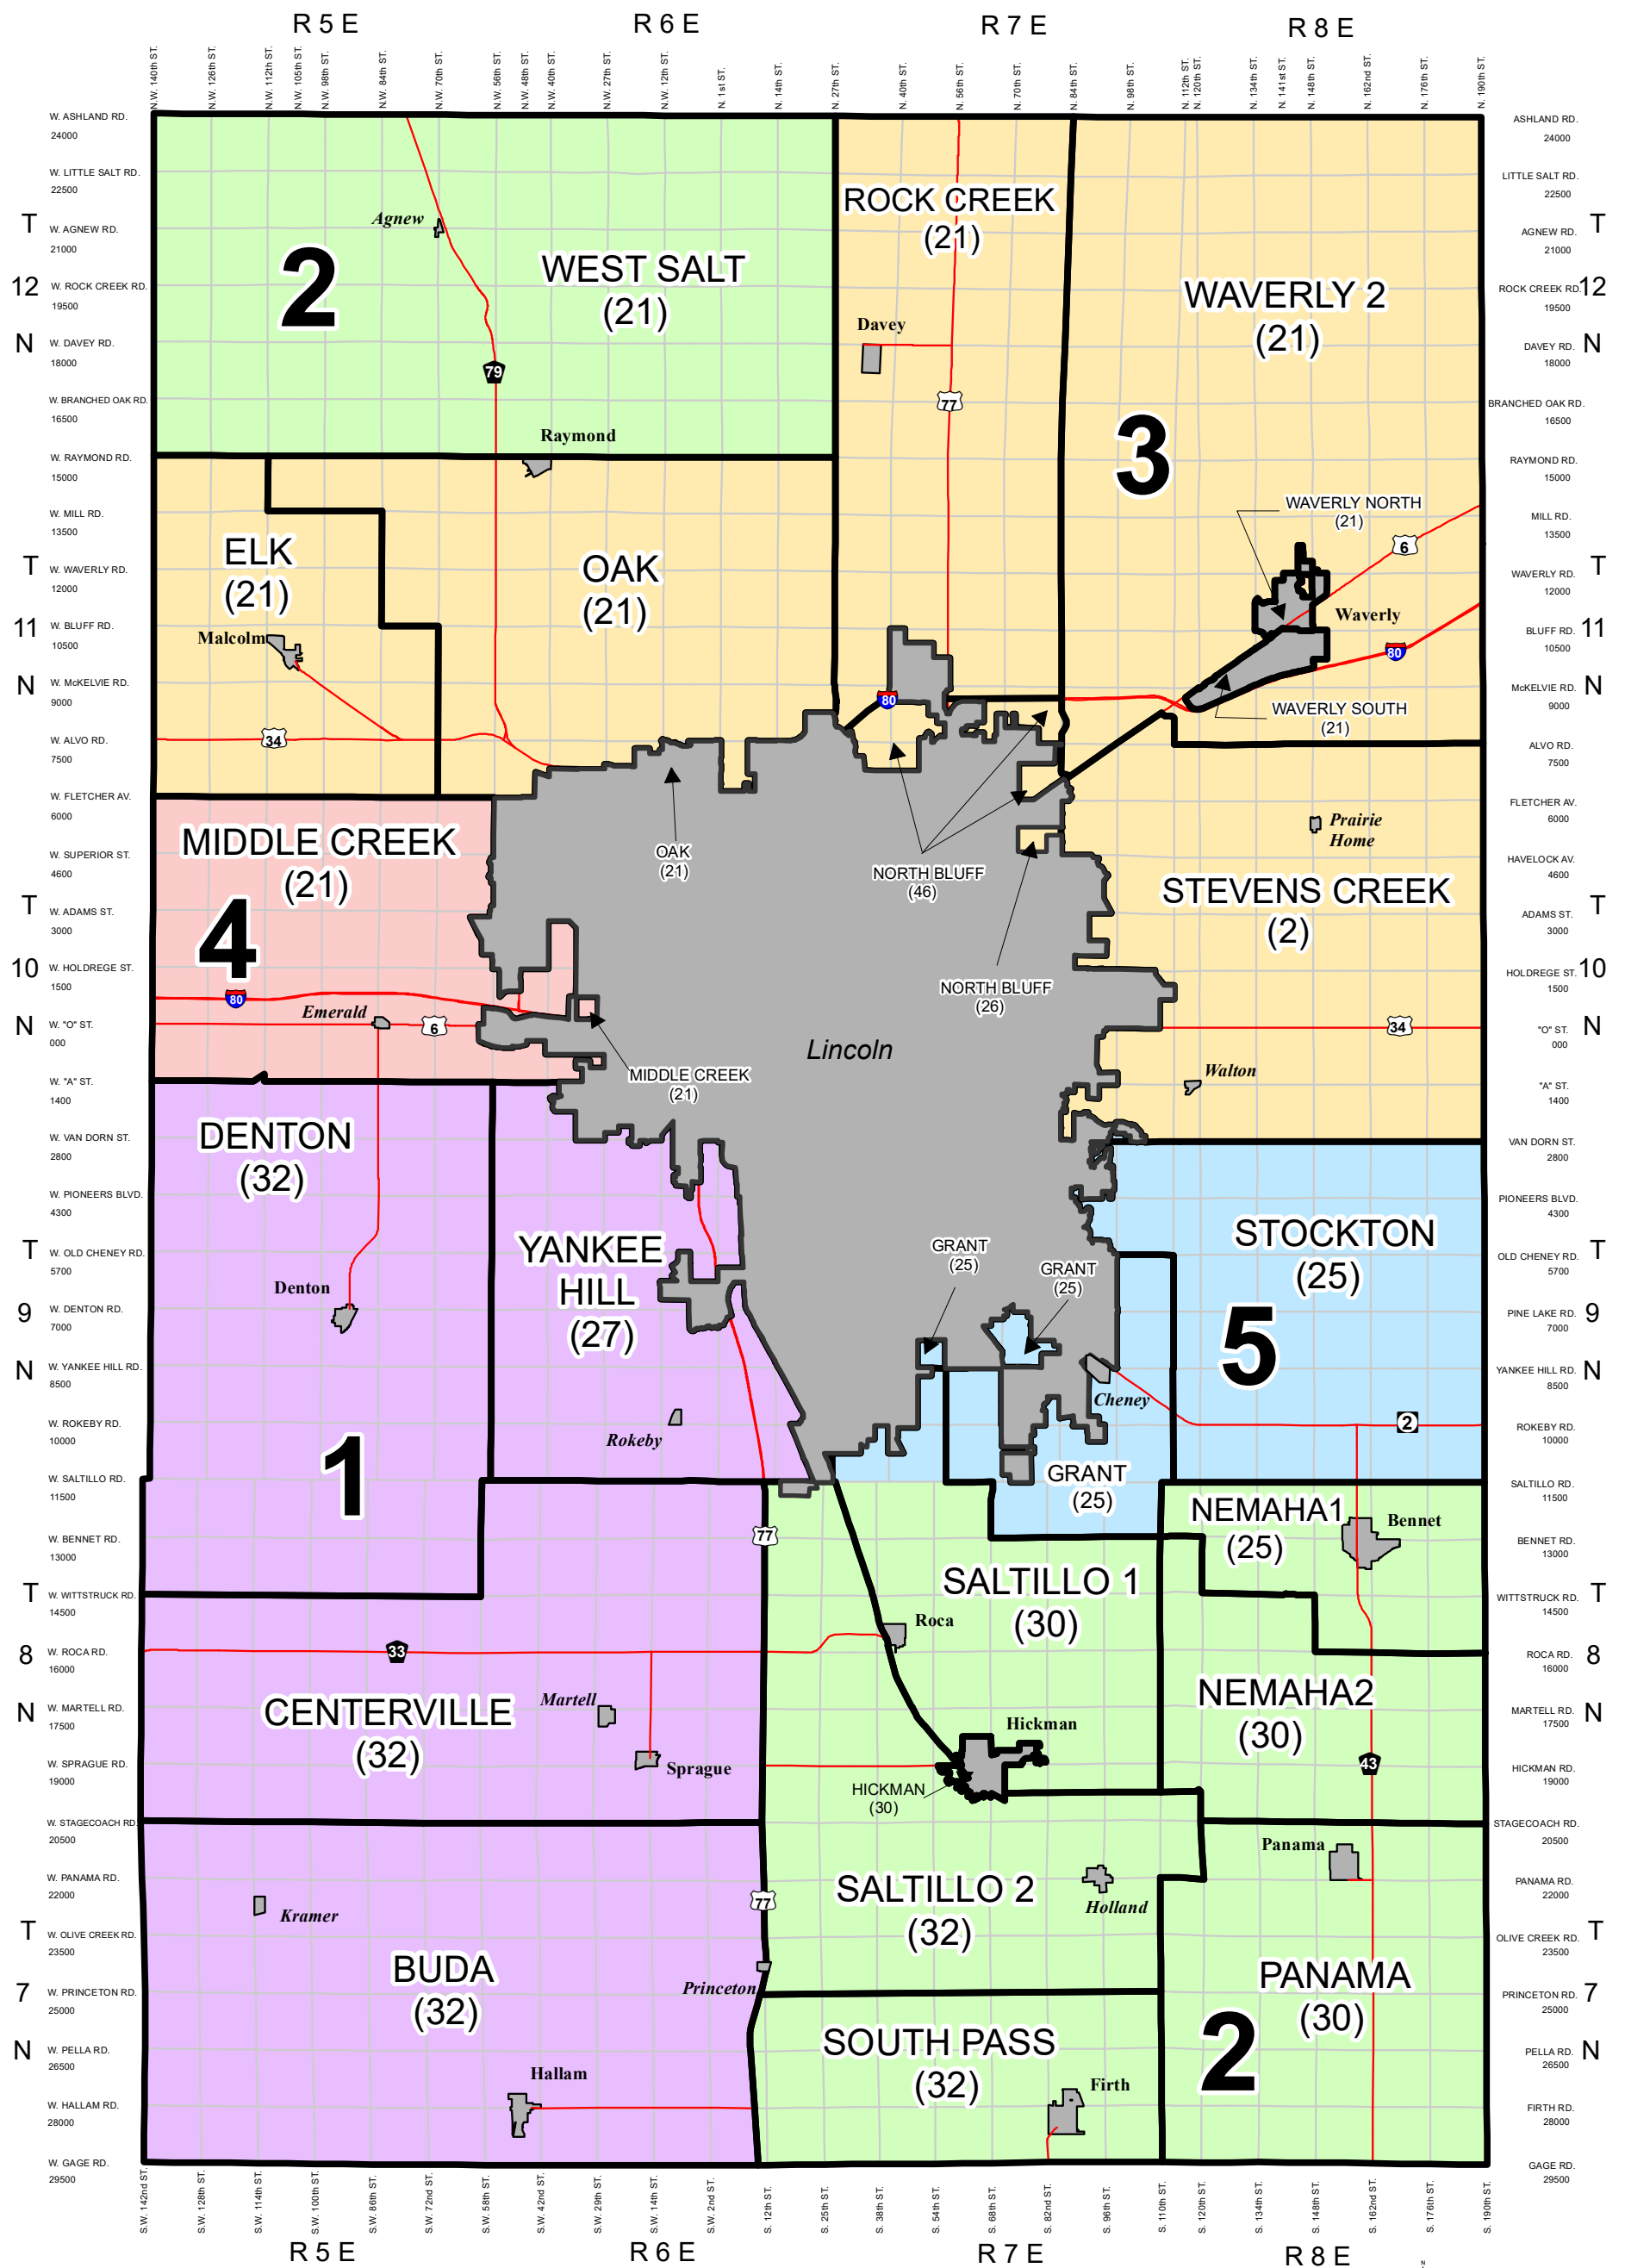

# Rural Voting Precincts with Southeast Community College Districts Lancaster County, Nebraska

From the Office of the  
Lancaster County Election Commissioner  
October 2021