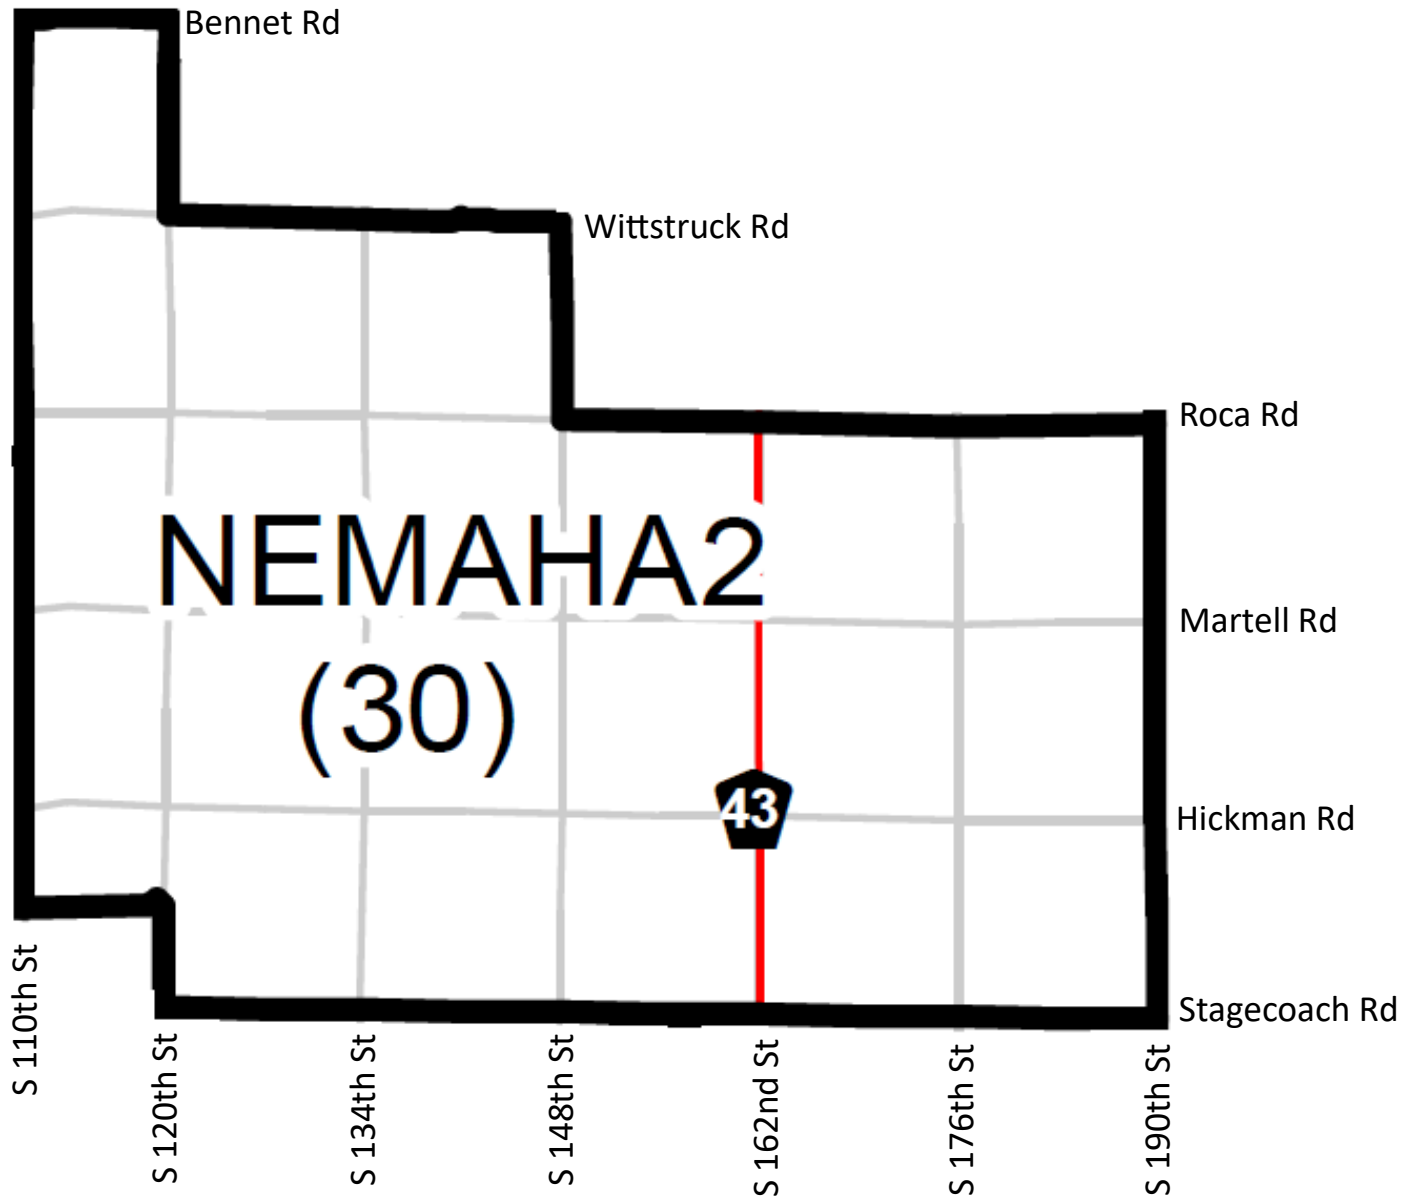

PRECINCT: NEMAHA 2

City of Bennet