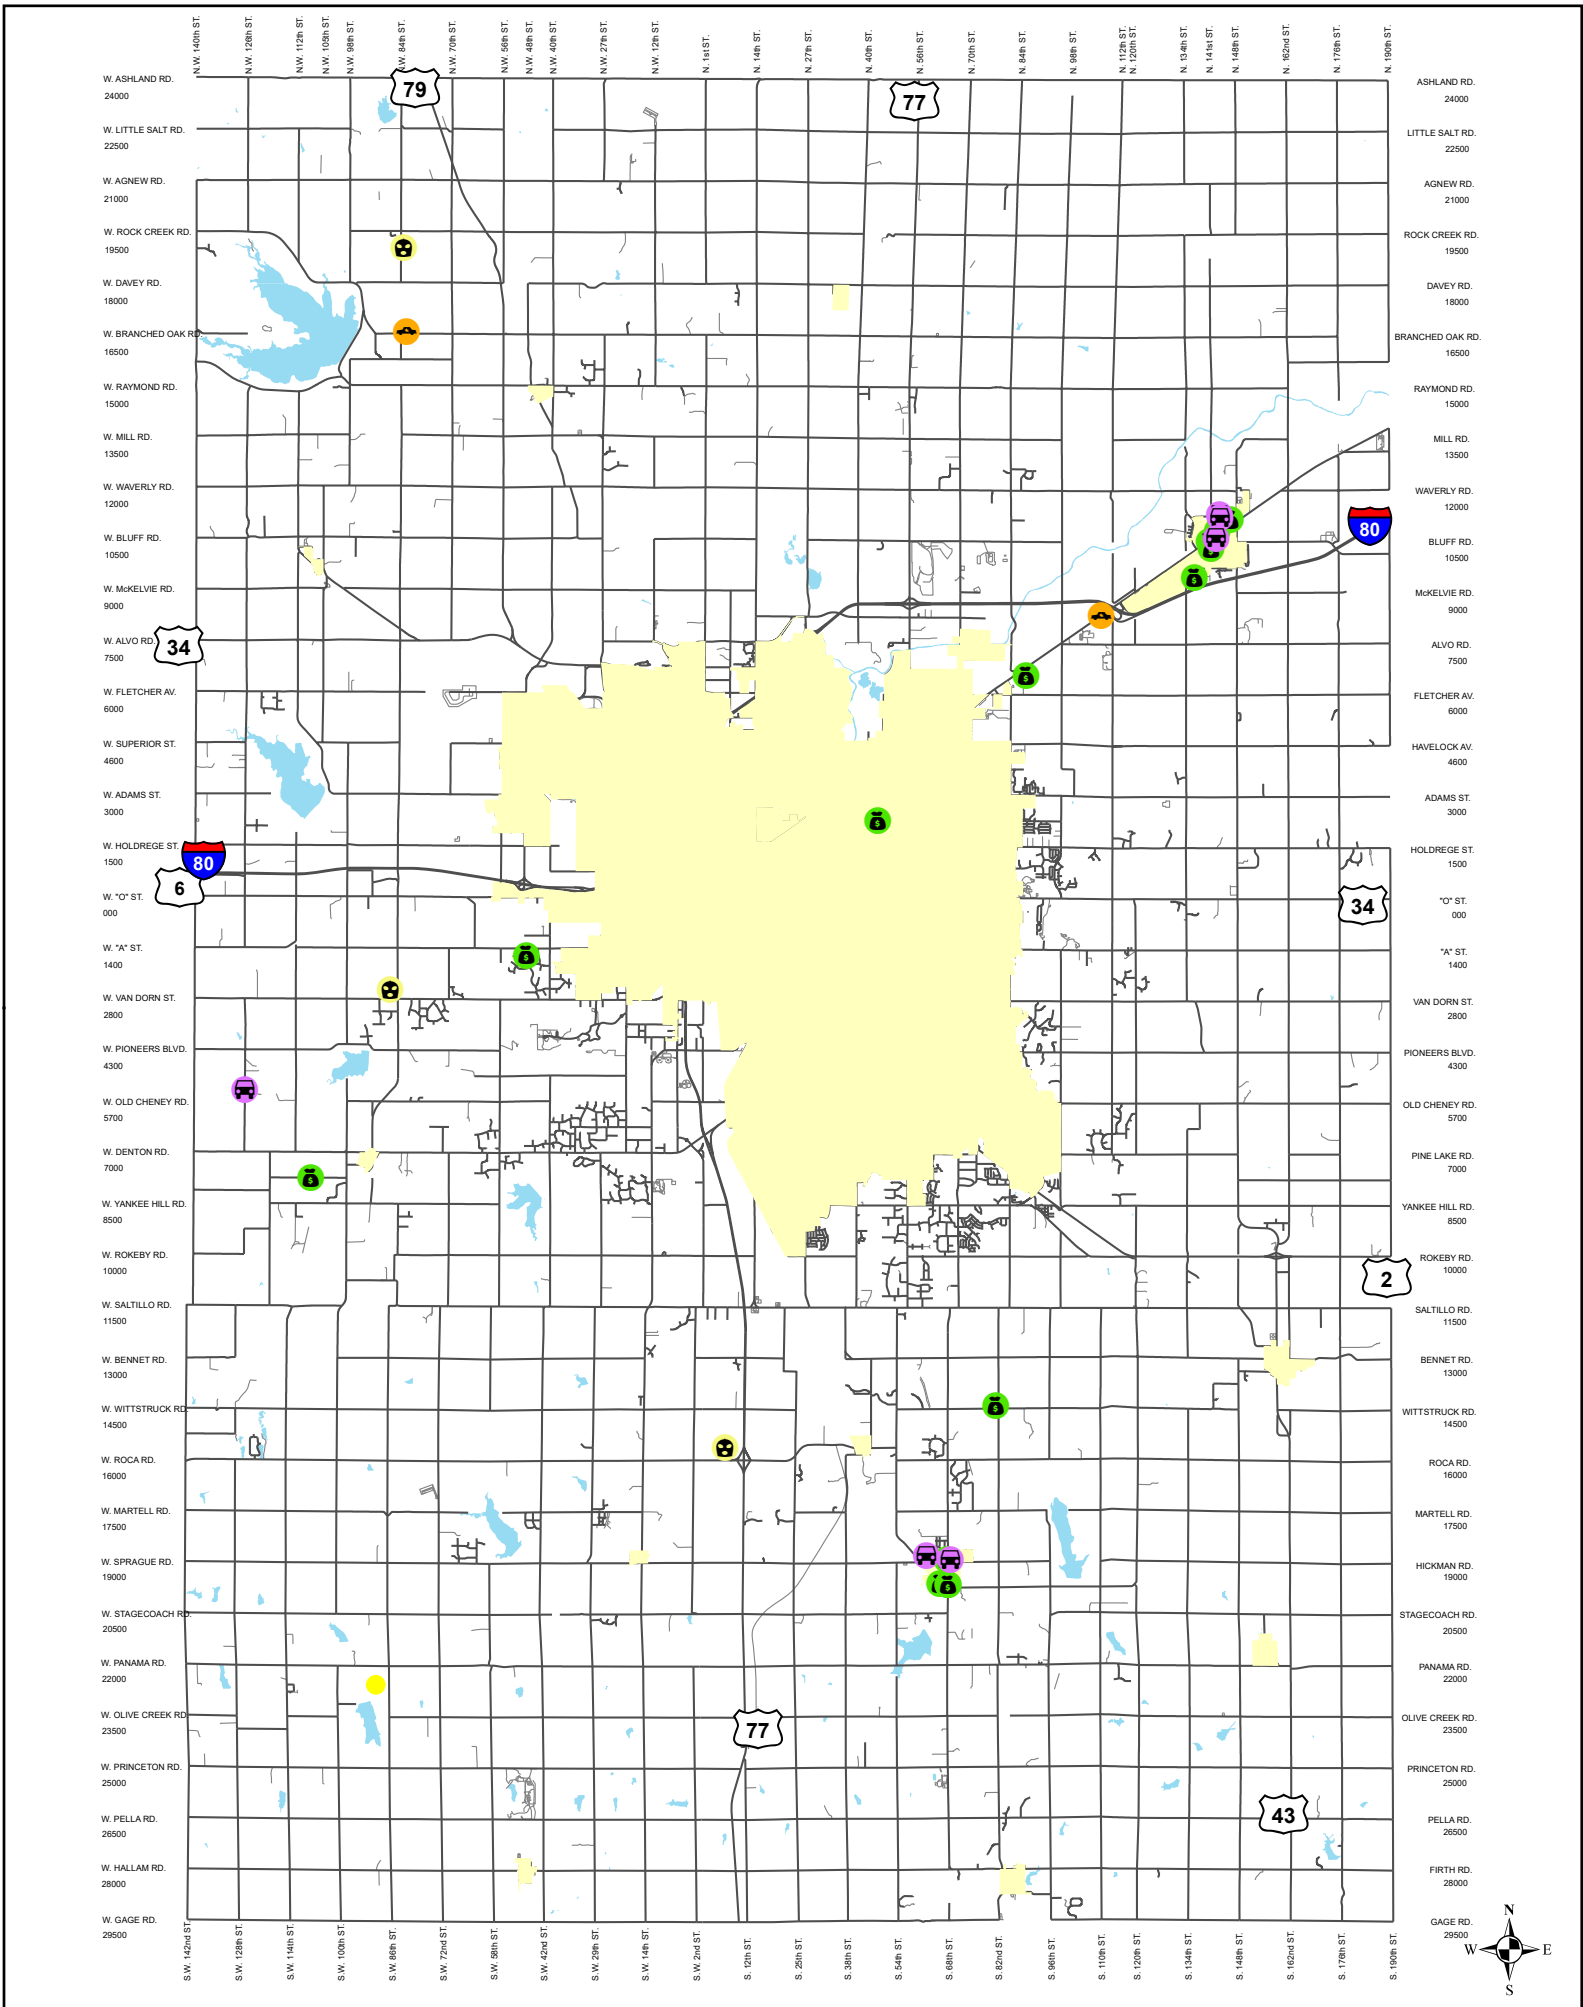

Lancaster County Sheriff - Criminal Calls For Service - May 2019

- B Burglary
- A Auto_Theft_Unath_Use
- T Theft_from_Auto
- O Theft_Offenses

Criminal Calls for Service - May 2019

Burglary

<u>LOCATION</u>	<u>CASE</u>	<u>INC ABBR</u>	<u>DATE</u>	<u>TREC</u>	<u>DEPNAME</u>
2487 SW 84TH ST	B9003451	BURGLARY	5/12/2019	2148	22183 MESSBARGER
19000 NW 84TH ST	B9003468	BURGLARY	5/13/2019	1551	22134 LESAN
840 ROCA RD	B9003517	BURGLARY	5/15/2019	1047	22118 BARNETT

Auto Theft / Unauthorized Use of MV

<u>LOCATION</u>	<u>CASE</u>	<u>INC ABBR</u>	<u>DATE</u>	<u>TREC</u>	<u>DEPNAME</u>
USHY 6 & N 112TH ST	B9003163	THEFT OF MOTOR VEHI	5/2/2019	1810	22174 MASEK
350 W BRANCHED OAK R	B9003911	THEFT UNAUTH USE MV	5/28/2019	1220	22118 BARNETT

Theft From Auto

<u>LOCATION</u>	<u>CASE</u>	<u>INC ABBR</u>	<u>DATE</u>	<u>TREC</u>	<u>DEPNAME</u>
18940 S 68TH ST	B9003495	THEFT FROM MOTOR VEH	5/14/2019	1646	22137 BRADY
5335 SW 126TH ST	B9003564	THEFT FROM MOTOR VEH	5/16/2019	1828	22173 FUNK
14321 PARIS ST	B9003763	THEFT FROM MOTOR VEH	5/23/2019	645	22113 HEITMAN
14331 OLDFIELD ST	B9003774	THEFT FROM MOTOR VEH	5/23/2019	1423	22113 HEITMAN
10561 N 142ND ST	B9003778	THEFT FROM MOTOR VEH	5/23/2019	1606	22186 ROSPLOCH
305 W 9TH ST	B9003890	THEFT FROM MOTOR VEH	5/27/2019	1120	22128 SCHROER