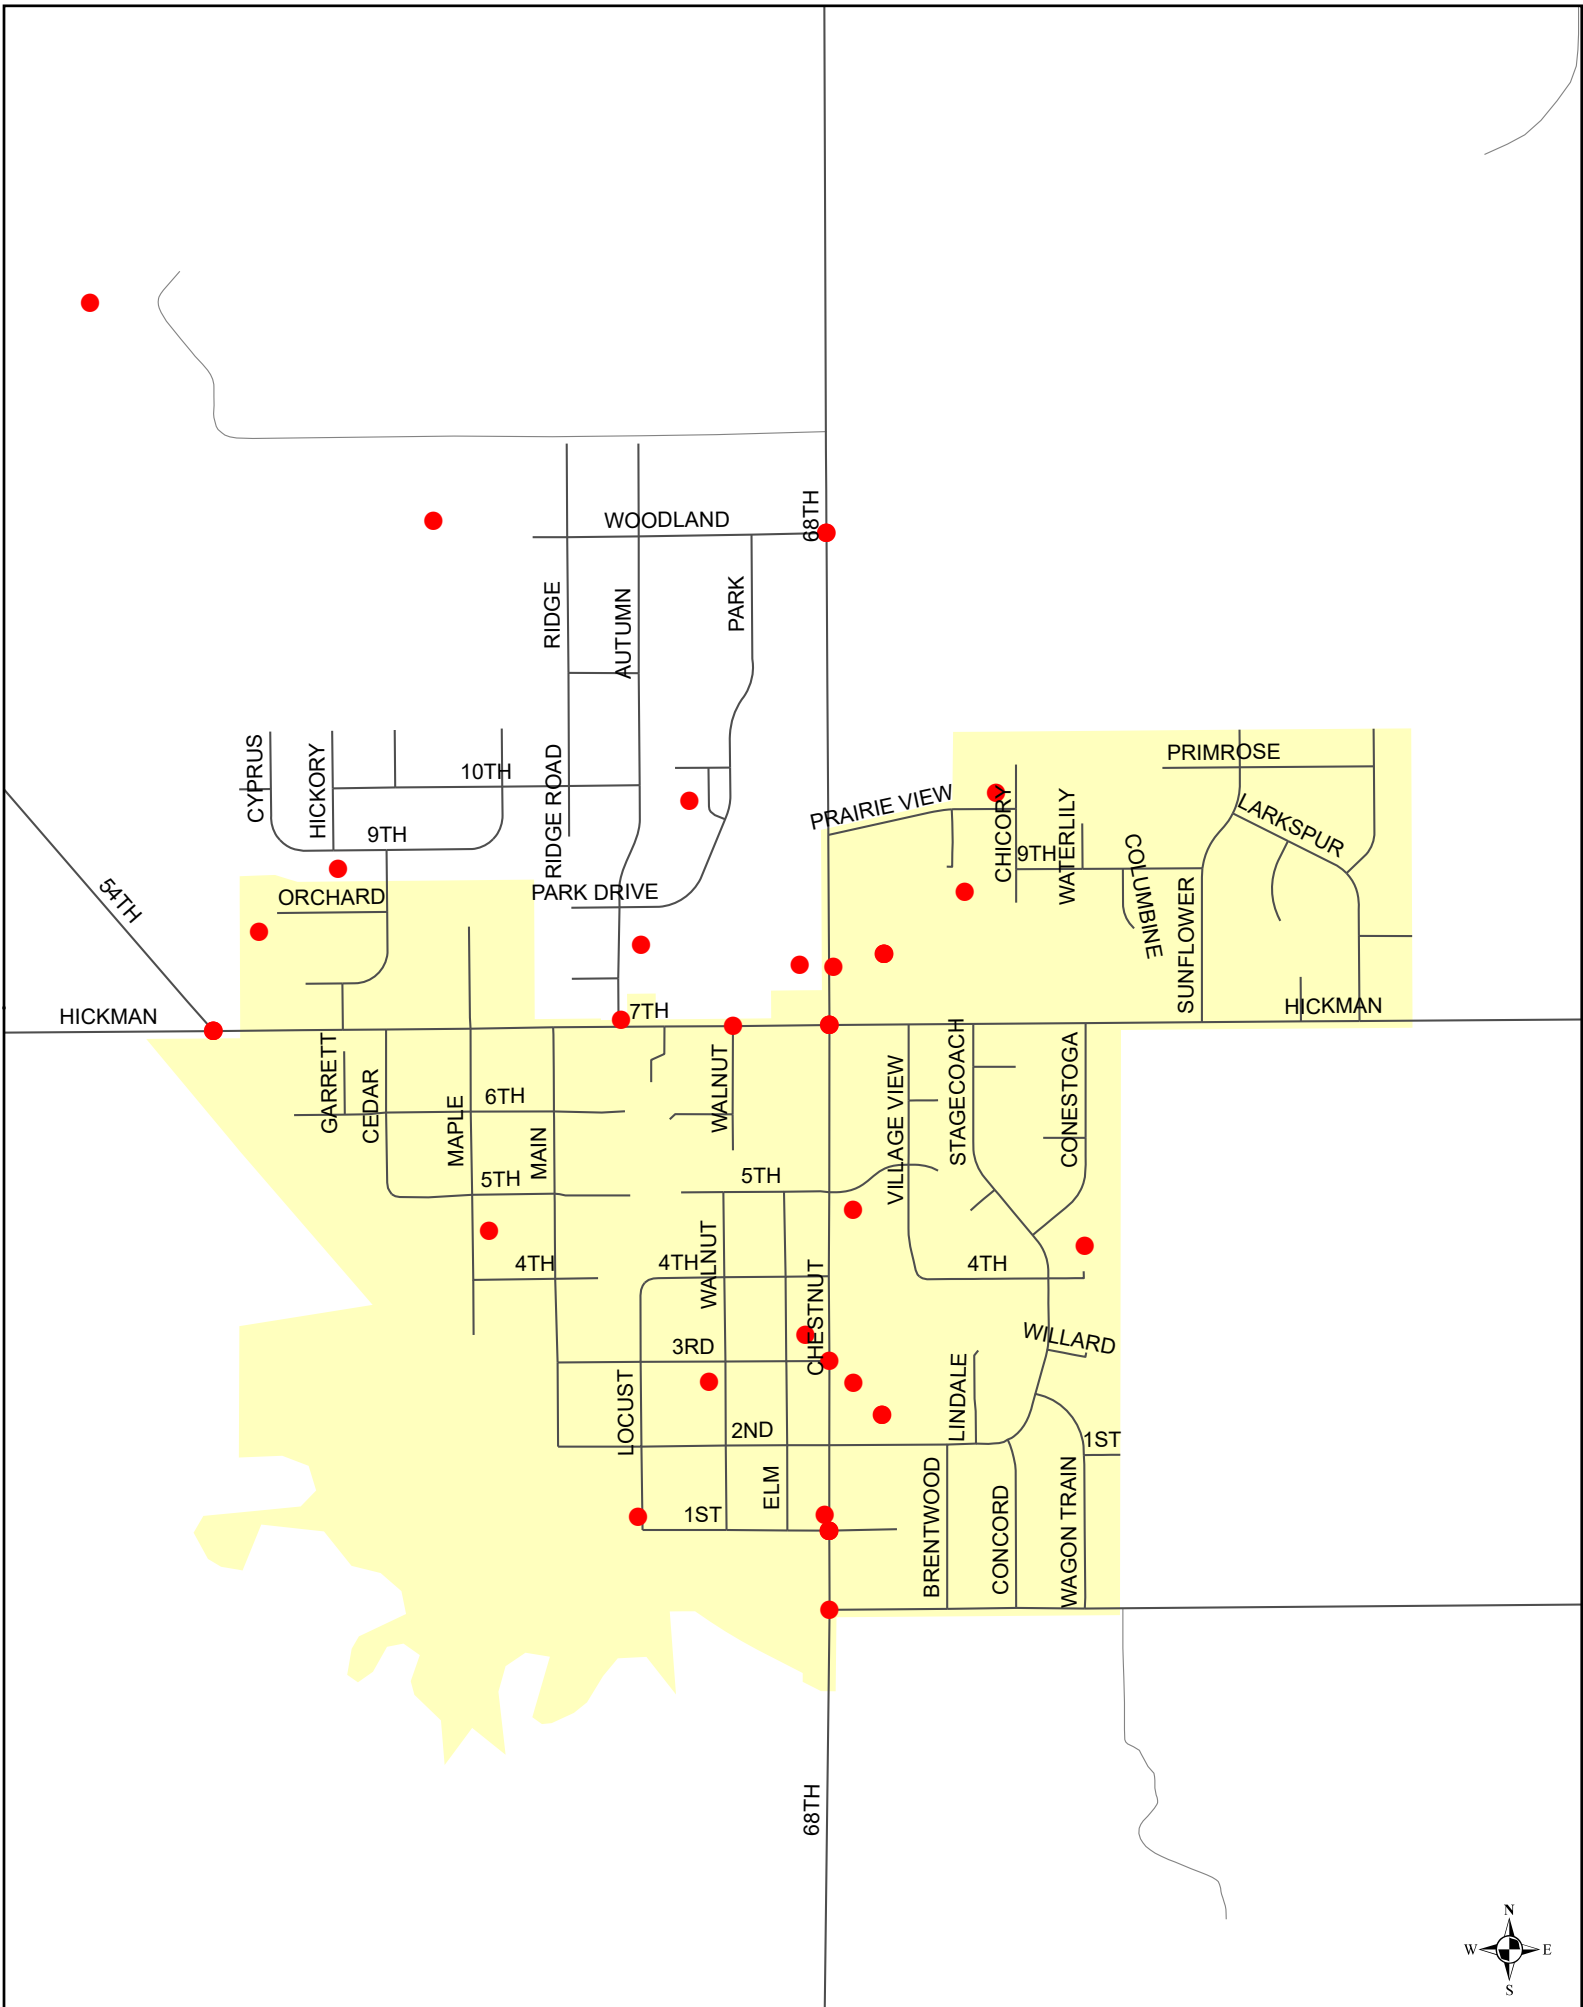

Lancaster County Sheriff - Calls For Service - May 2019

<u>LOCATION</u>	<u>CASE</u>	<u>INC ABBR</u>	<u>DATE</u>	<u>TREC</u>	<u>DEPNAME</u>
1225 CYPRUS BLVD	B9003449	ALCOHOL INTOX PERSON	5/12/2019	2027	22155 BUTTERS
434 CHESTNUT ST	B9003202	DEATH NATURAL	5/3/2019	1850	22178 BROWNELL
WALNUT ST & HICKMAN RD	B9003213	TRAFFIC OTHER	5/3/2019	2220	22178 BROWNELL
931 SCOTTS CREEK CT	B9003241	ANIMAL DOG BARKING	5/4/2019	2322	22176 SARNES
810 E 4TH ST CIR	B9003309	MEDICAL EMERG OTHER	5/7/2019	2105	22155 BUTTERS
880 MORNING GLORY CT	B9003325	SPEC SVC OTHER	5/8/2019	1611	22178 BROWNELL
222 CHESTNUT ST	B9003342	DISTURBANCE OTHER	5/9/2019	1338	2298 HORALEK
321 CHESTNUT ST	B9003366	DEATH NATURAL	5/10/2019	441	22177 BACHMAN
WAGON TRAIN RD & S 68TH ST	B9003400	TRAFFIC DUI	5/10/2019	2333	22178 BROWNELL
CHESTNUT ST & E 1ST ST	B9003428	TRAFFIC FLEEING	5/12/2019	313	22177 BACHMAN
115 LOCUST	B9003431	THEFT REC STLN PROP	5/12/2019	900	22177 BACHMAN
18940 S 68TH ST	B9003495	THEFT FROM MOTOR VEH	5/14/2019	1646	22137 BRADY
18261 S 68TH ST	B9003503	ANIMAL DOG BITE/INJ	5/14/2019	2008	22137 BRADY
WOODLAND BLVD & S 68TH ST	B9003556	TRAFFIC HAZARD	5/16/2019	1344	22149 BRABEC
HICKMAN RD & S 68TH ST	B9003562	ACC PROP DMG	5/16/2019	1815	22178 BROWNELL
HICKMAN RD & S 54TH ST	B9003570	NARCOTICS POSSESS	5/16/2019	2150	22178 BROWNELL
18940 S 68TH ST	B9003609	NARCOTICS POSSESS	5/17/2019	2200	22178 BROWNELL
HICKMAN RD & S 54TH ST	B9003637	TRAFFIC DUI	5/18/2019	2219	22178 BROWNELL
HICKMAN RD & S 54TH ST	B9003638	PROTECTION ORDER	5/18/2019	2302	22178 BROWNELL
CHESTNUT ST & E 1ST ST	B9003644	THEFT REC STLN PROP	5/19/2019	549	22177 BACHMAN
CHESTNUT ST & E 1ST ST	B9003645	THEFT REC STLN PROP	5/19/2019	550	22177 BACHMAN
WOODLAND BLVD & S 68TH ST	B9003679	ACC INJURY	5/20/2019	1726	22155 BUTTERS
6800 HICKMAN RD	B9003709	WARRANT	5/21/2019	1627	22105 OSTERHAUS
CHESTNUT ST & E 3RD ST	B9003727	TRAFFIC PARK OTHER	5/22/2019	935	22171 CHANCE
540 E 2ND ST	B9003734	MEDICAL EMERG OTHER	5/22/2019	1438	22173 FUNK
325 ORCHARD PL	B9003741	ANIMAL OTHER	5/22/2019	1800	22178 BROWNELL
107 W 5TH ST	B9003742	TRAFFIC PARK OTHER	5/22/2019	1815	22178 BROWNELL
WOODLAND BLVD & HICKORY ST	B9003757	TRAFFIC DUI	5/23/2019	26	22178 BROWNELL
18940 S 68TH ST RER	B9003780	NARCOTICS POSSESS	5/23/2019	1821	22178 BROWNELL
HICKMAN RD & S 68TH ST	B9003800	TRAFFIC OTHER	5/24/2019	1014	22171 CHANCE
CHESTNUT ST & E 1ST ST	B9003820	THEFT REC STLN PROP	5/24/2019	2302	22177 BACHMAN
935 CHICORY LA	B9003878	DISTURBANCE OTHER	5/27/2019	215	2294 GASTON
305 W 9TH ST	B9003890	THEFT FROM MOTOR VEH	5/27/2019	1120	22128 SCHROER
704 AUTUMN RD	B9003957	MENTAL INVEST	5/29/2019	2327	22178 BROWNELL
7800 HICKMAN RD	B9003967	ANIMAL OTHER	5/30/2019	1004	22187 LATHROP
117 CHESTNUT ST	B9003977	MISC OTHER	5/30/2019	1650	22178 BROWNELL
18955 S 68TH ST	B9003980	THEFT SHOPLIFTING	5/30/2019	1910	22178 BROWNELL
540 E 2ND ST	B9004012	MEDICAL EMERG OTHER	5/31/2019	1619	22178 BROWNELL
215 WALNUT ST	B9004015	SPEC SVC CHECK WELF	5/31/2019	1731	22178 BROWNELL
18940 S 68TH ST	B9004024	TELEPHONE OTHER	5/31/2019	2040	22178 BROWNELL