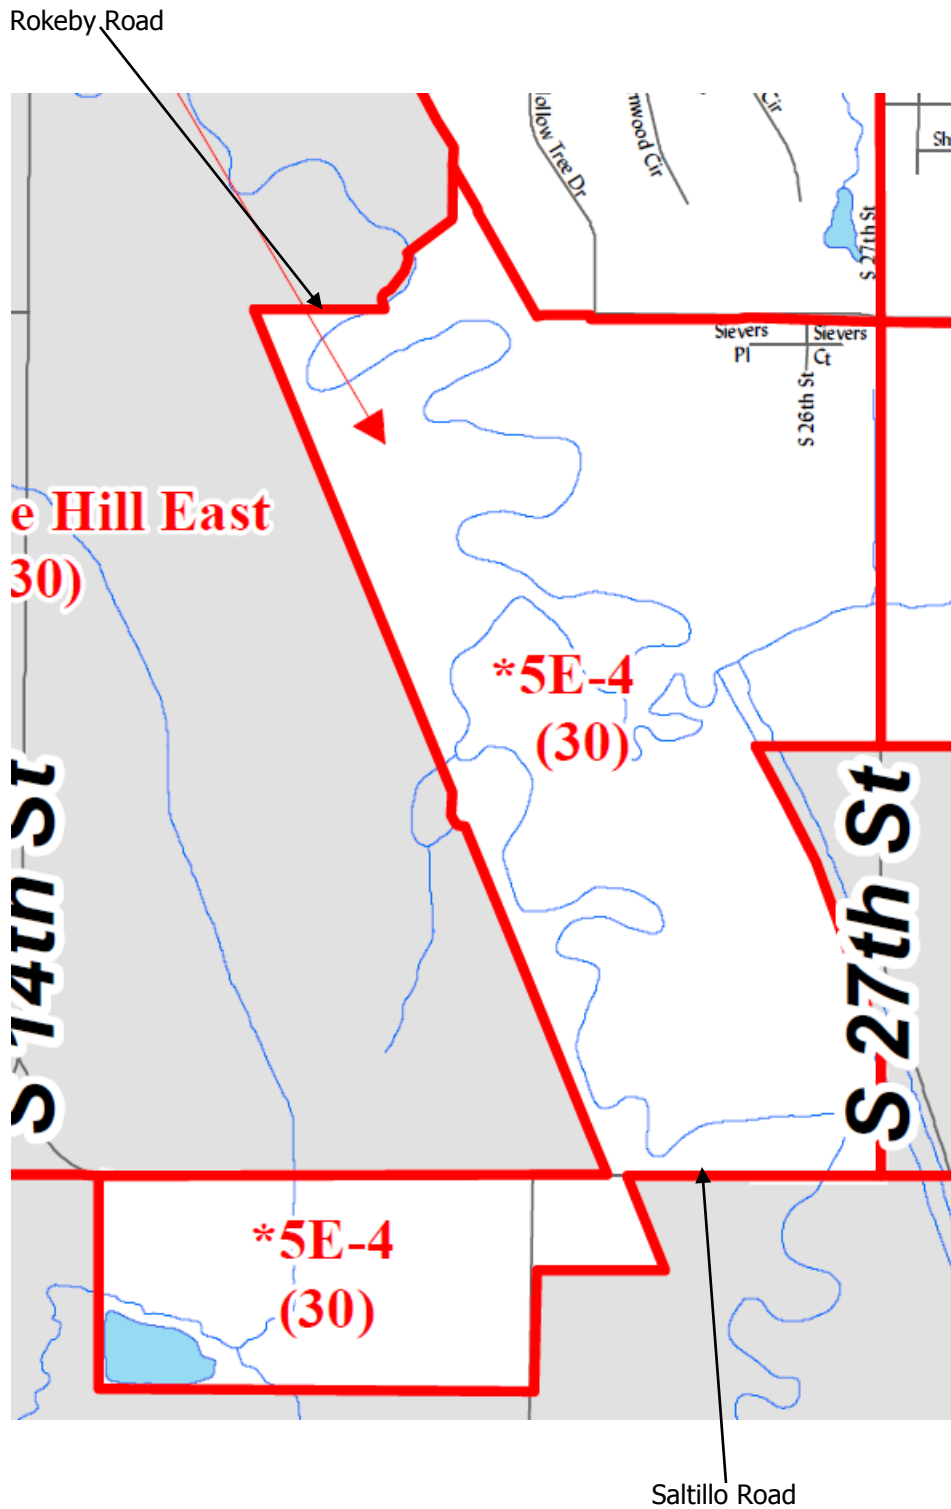

PRECINCT 5E-4

POLLING PLACE: I.B.E.W. Local Union #265
6200 S 14th Street Page 1 of 2

PRECINCT 5E-4

POLLING PLACE: I.B.E.W. Local Union #265

6200 S 14th Street Page 2 of 2