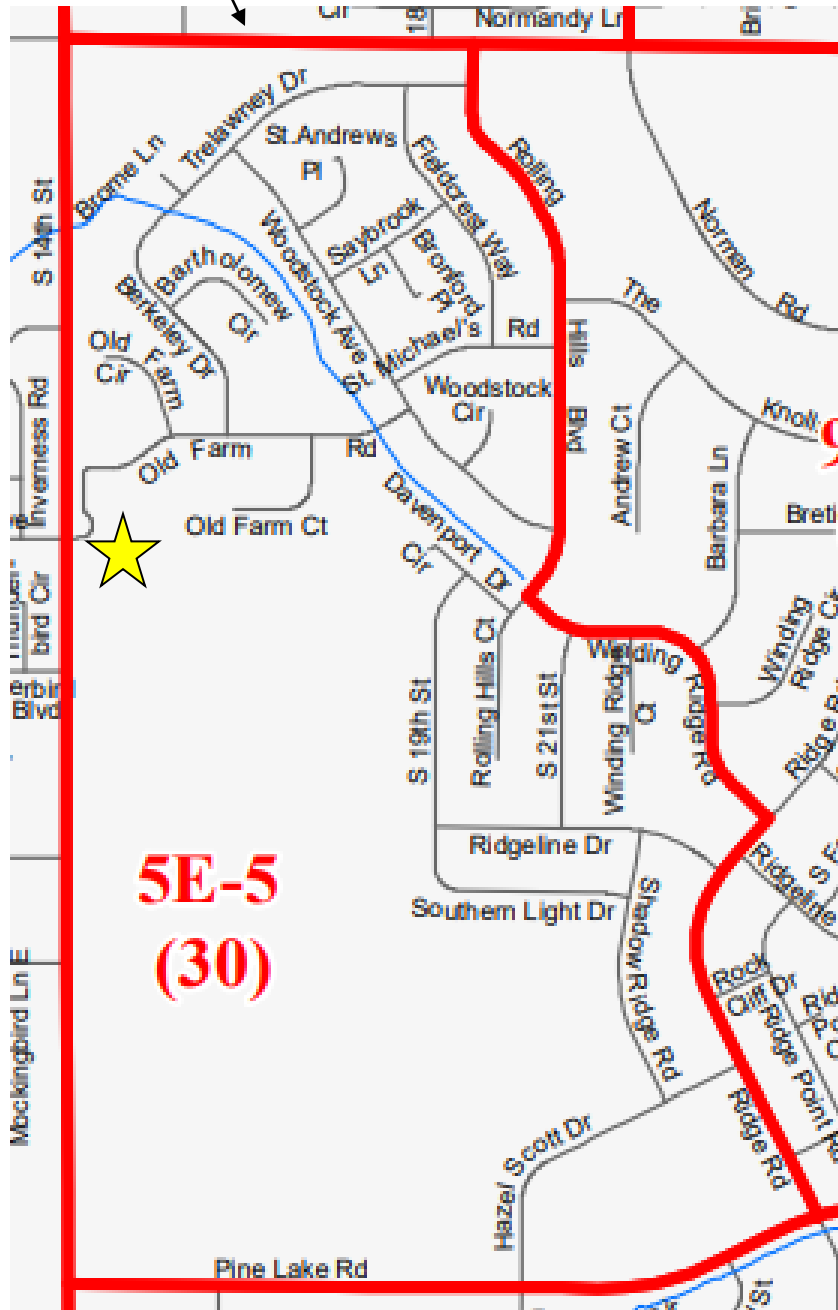

Old Cheney Road

**5E-5
(30)**

PRECINCT 5E-5

POLLING PLACE: I.B.E.W. LOCAL UNION #265
6200 S. 14th Street