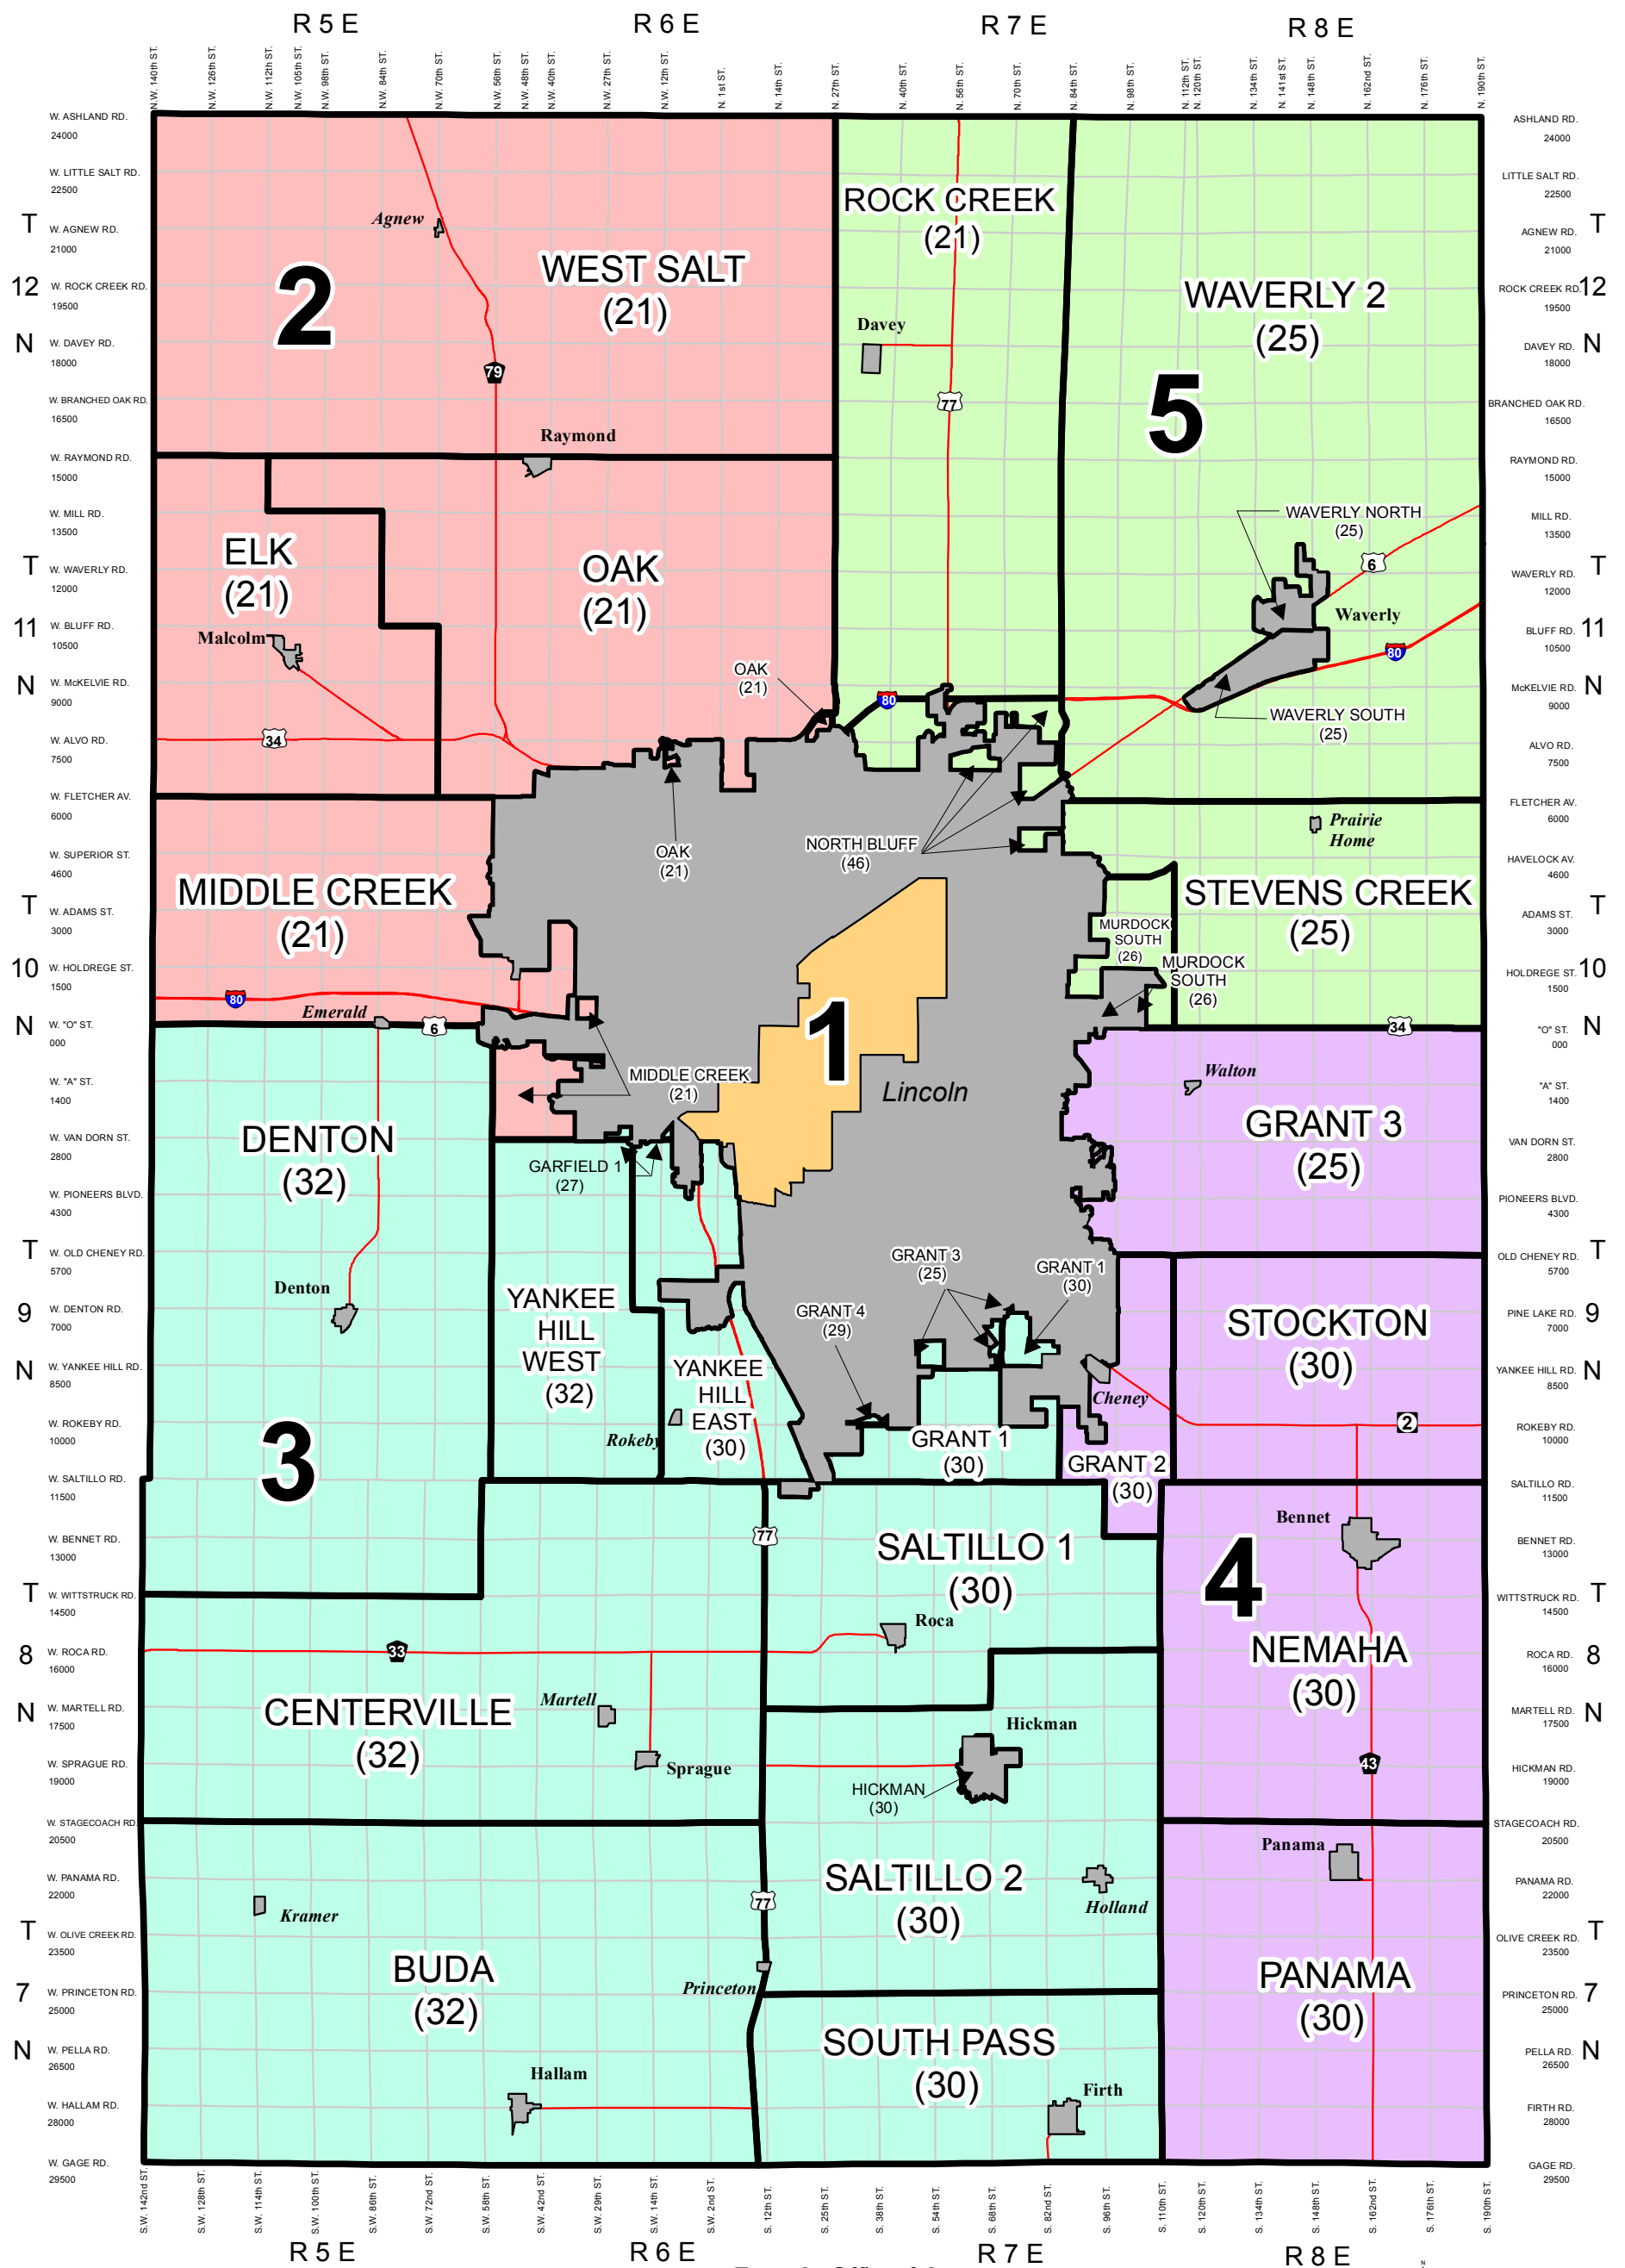

Rural Voting Precincts with County Commissioner Districts

Lancaster County, Nebraska

From the Office of the
Election Commissioner
January 2018