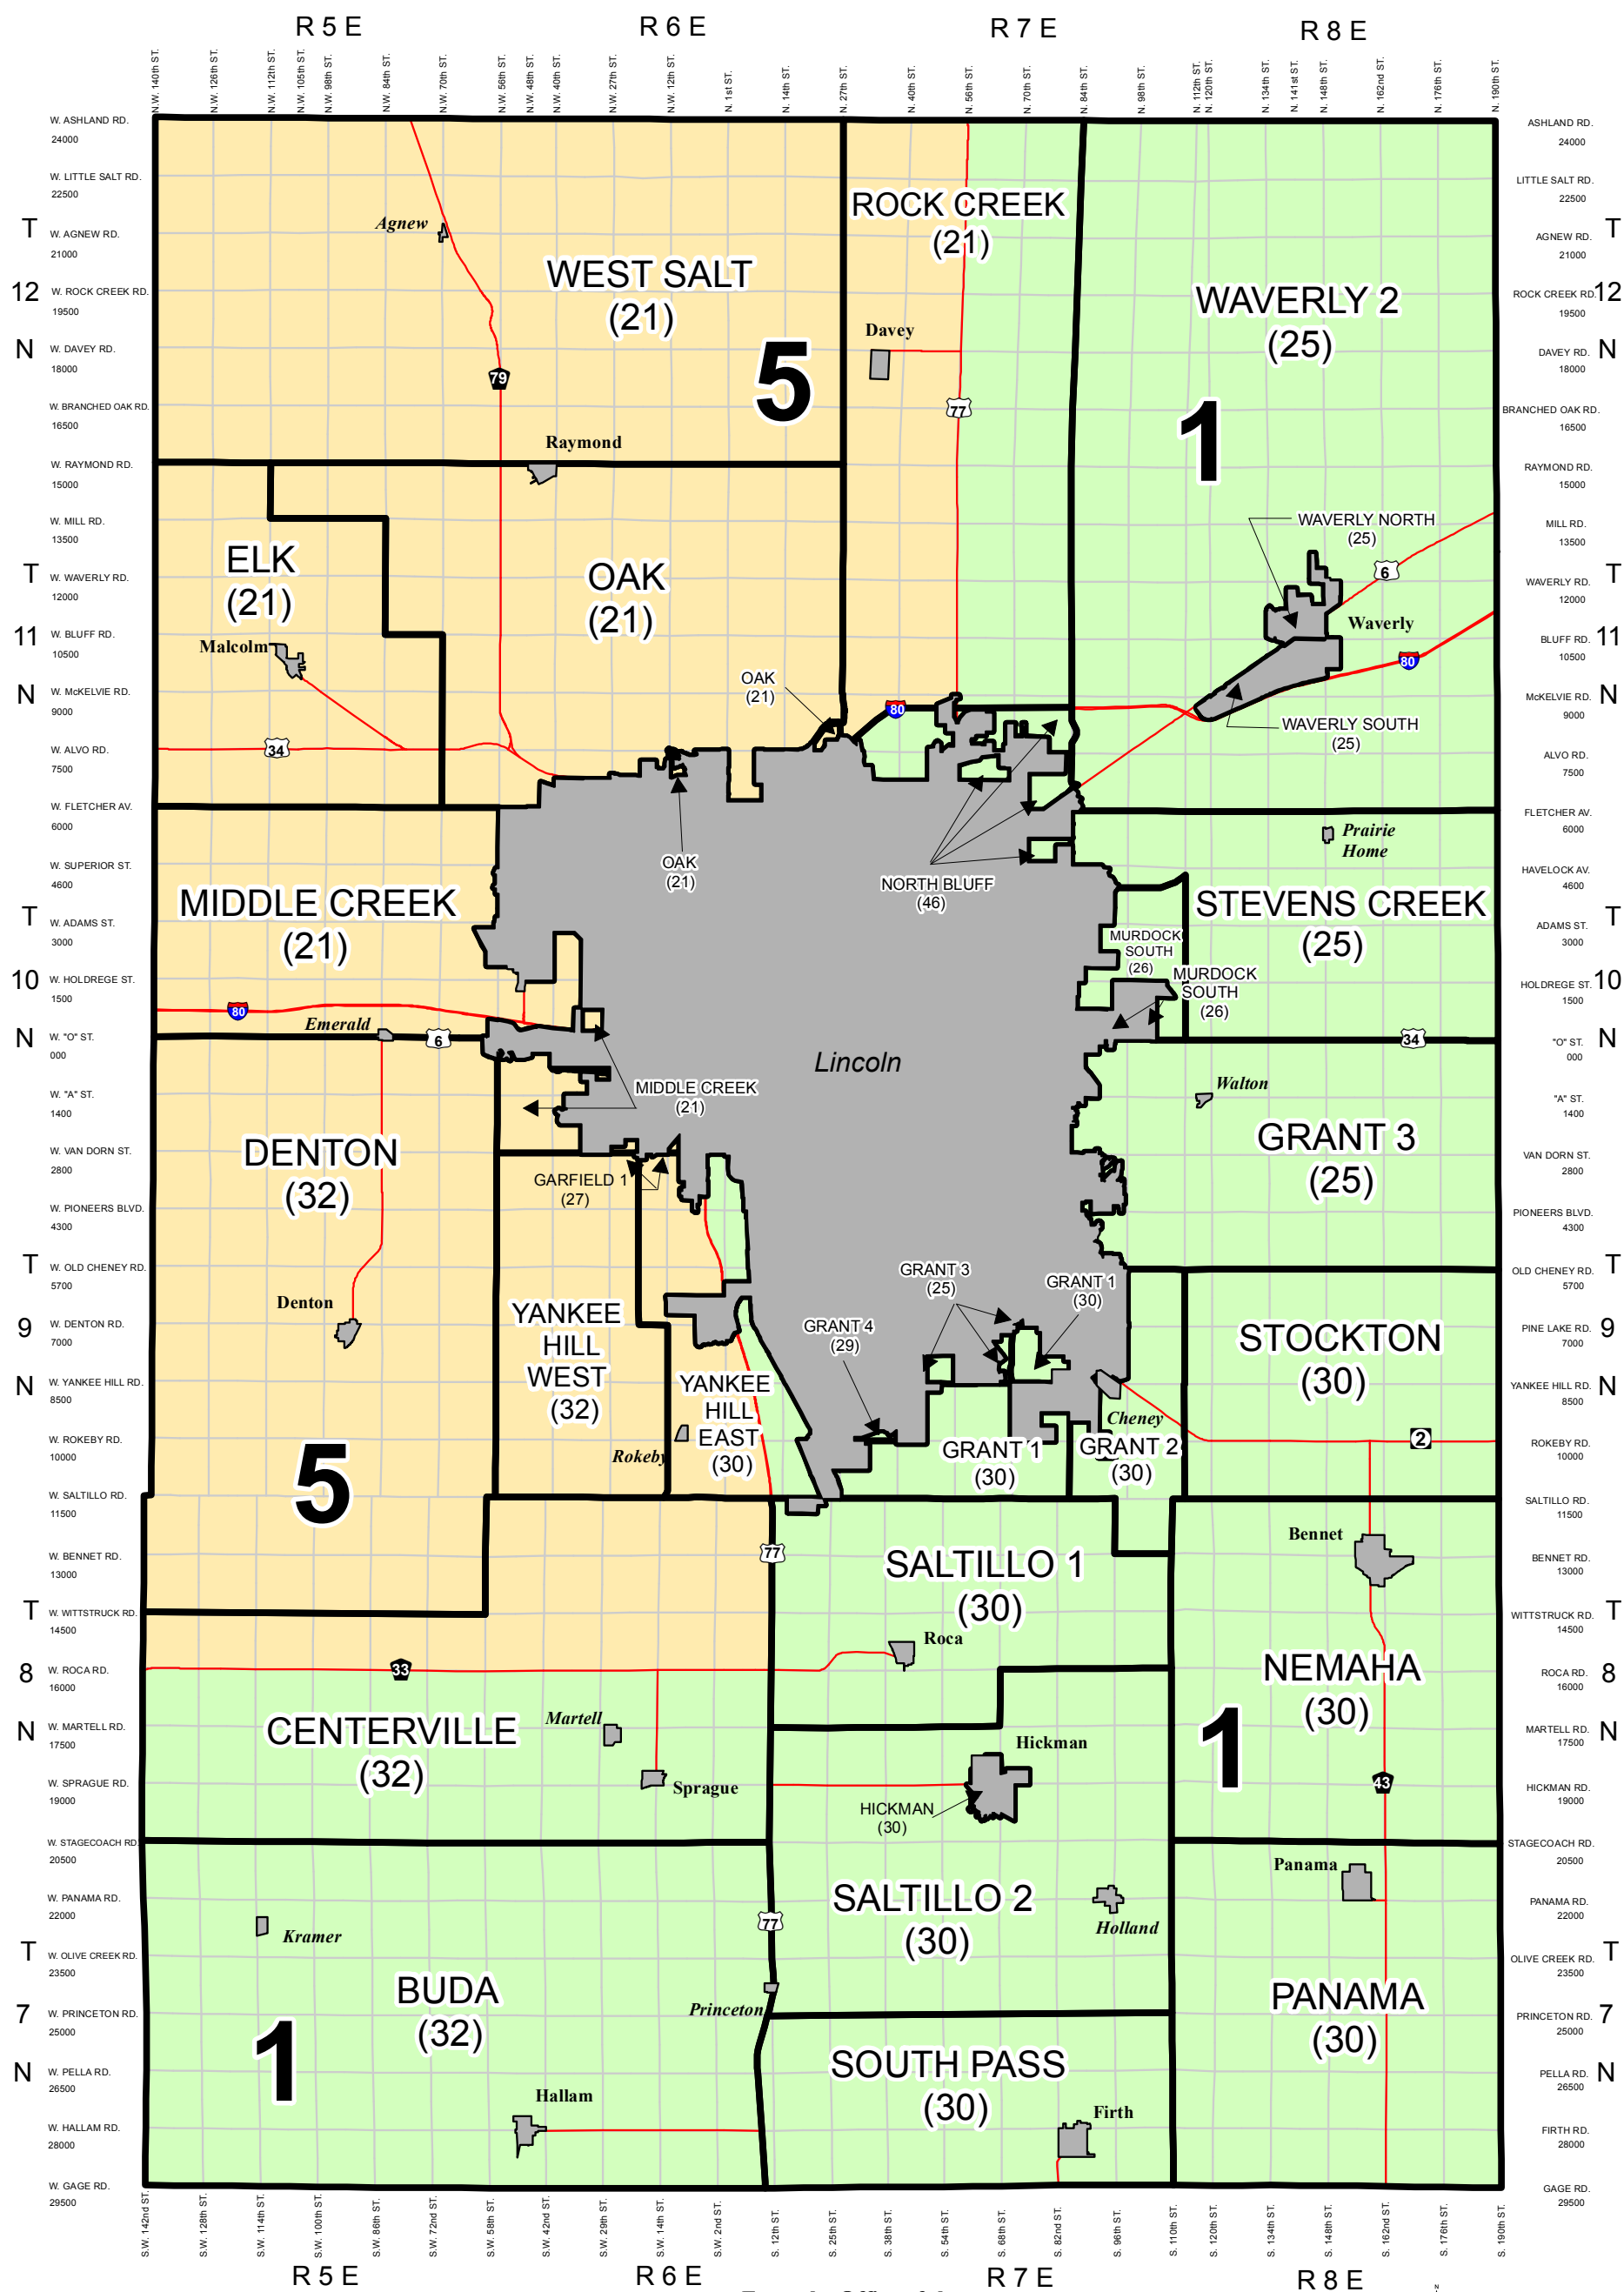

# Rural Voting Precincts with Board of Regents/State Board of Education Lancaster County, Nebraska

From the Office of the  
Election Commissioner  
January 2018