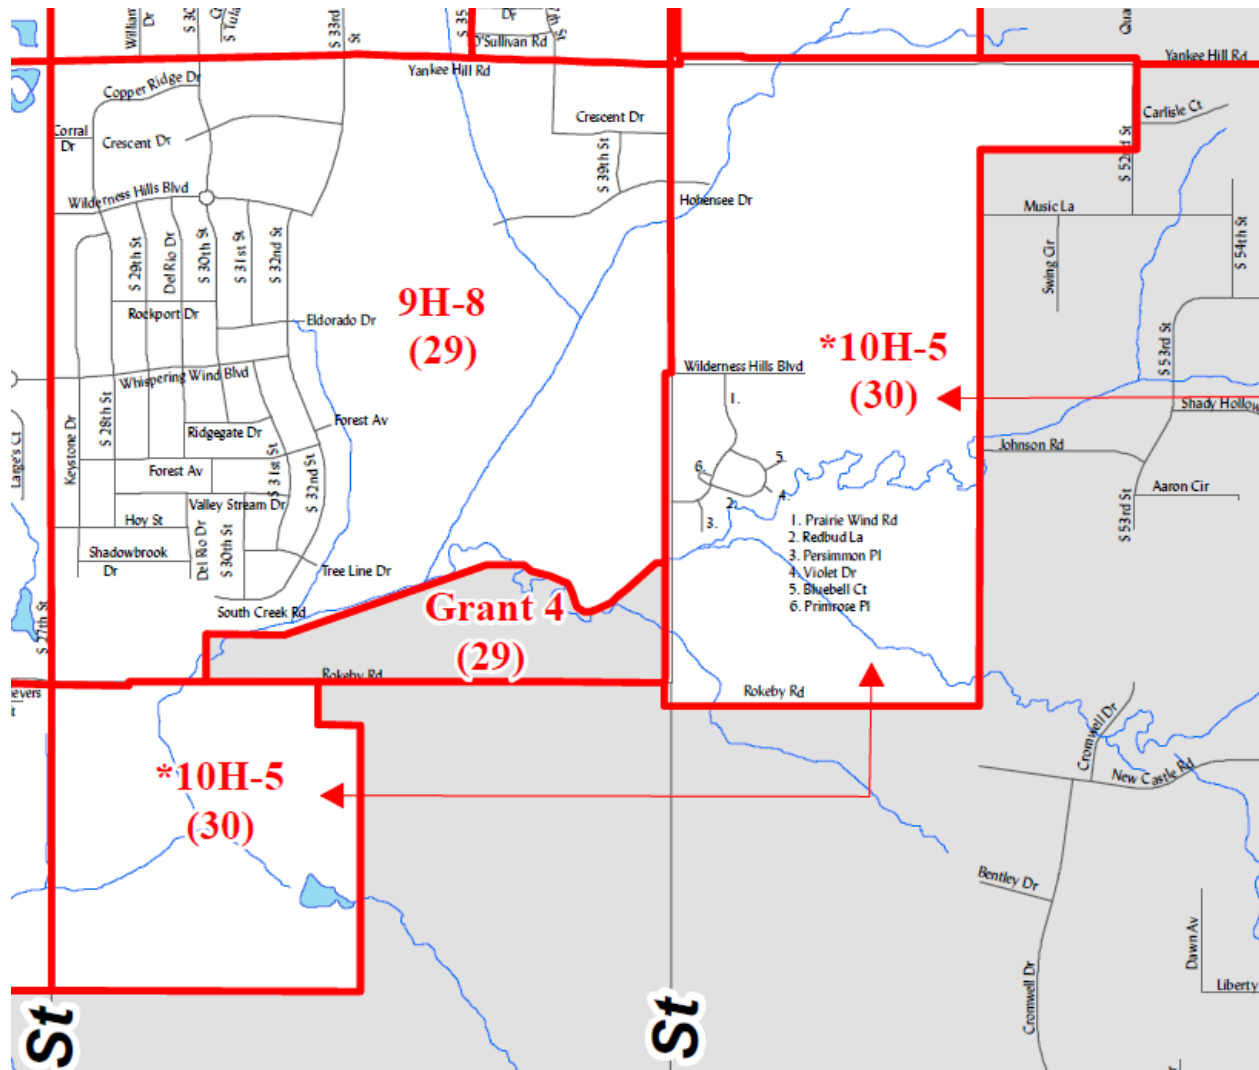

## PRECINCT 10H-5

POLLING PLACE: Copple YMCA

8700 Yankee Woods Dr

## PRECINCT 10H-5

POLLING PLACE: Copple YMCA

8700 Yankee Woods Dr

Page 2 of 2