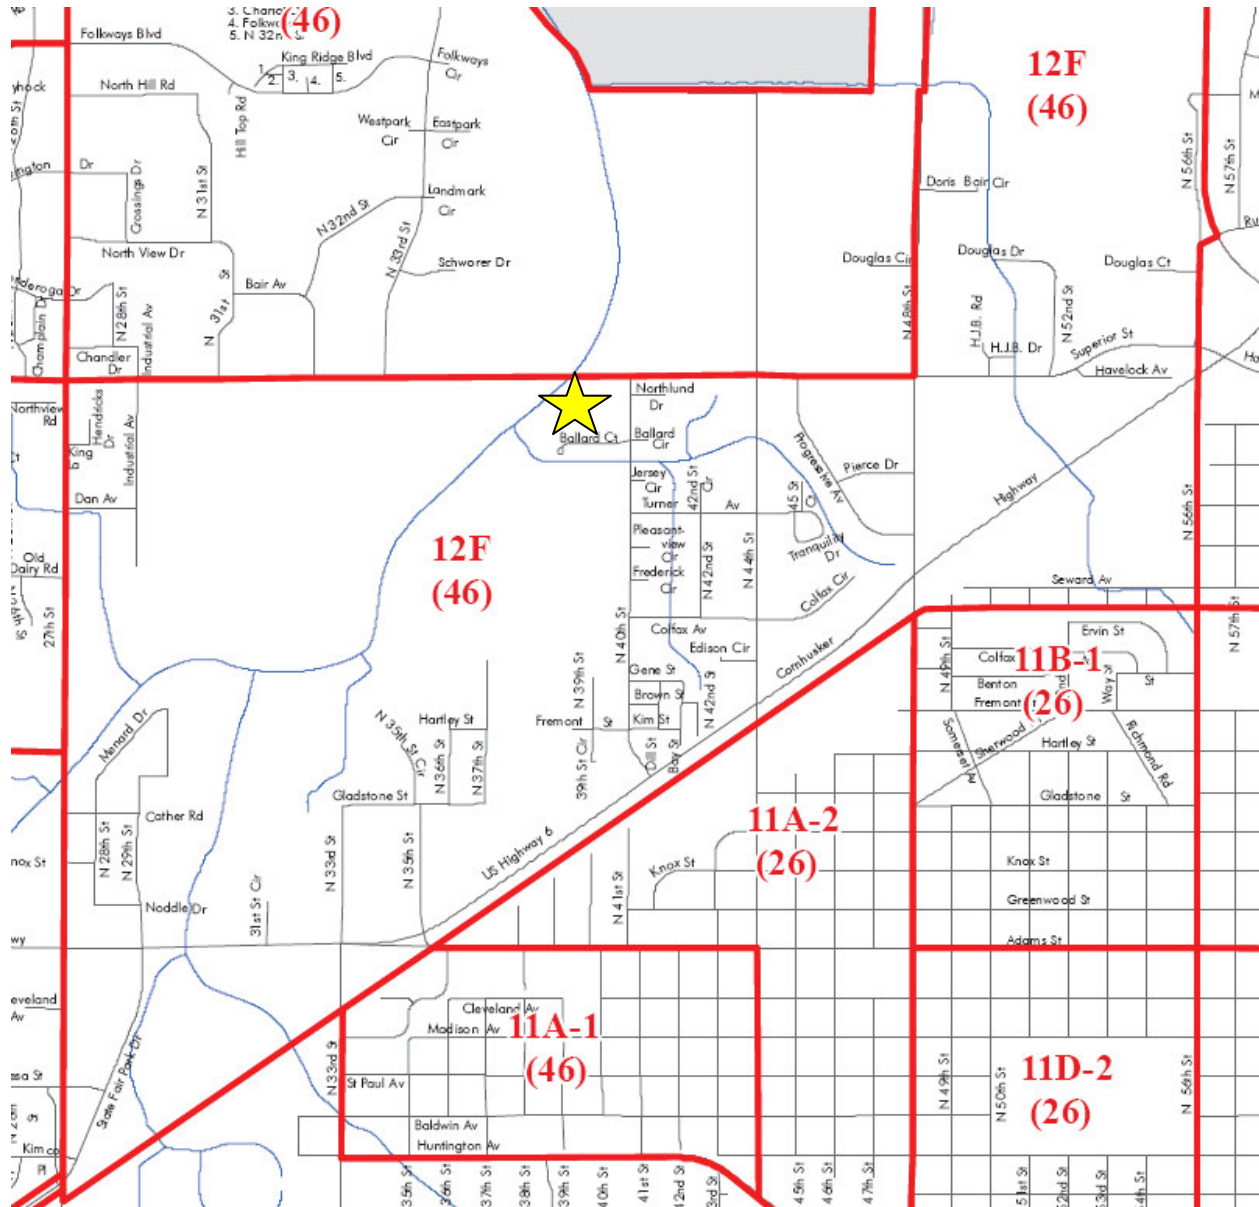

**PRECINCT 12F (NB)**

POLLING PLACE: Crossroads Church  
4401 N. 40<sup>th</sup> Street

**PRECINCT 12F (NB)**  
**POLLING PLACE: Crossroads Church**  
**4401 N. 40<sup>th</sup> Street**