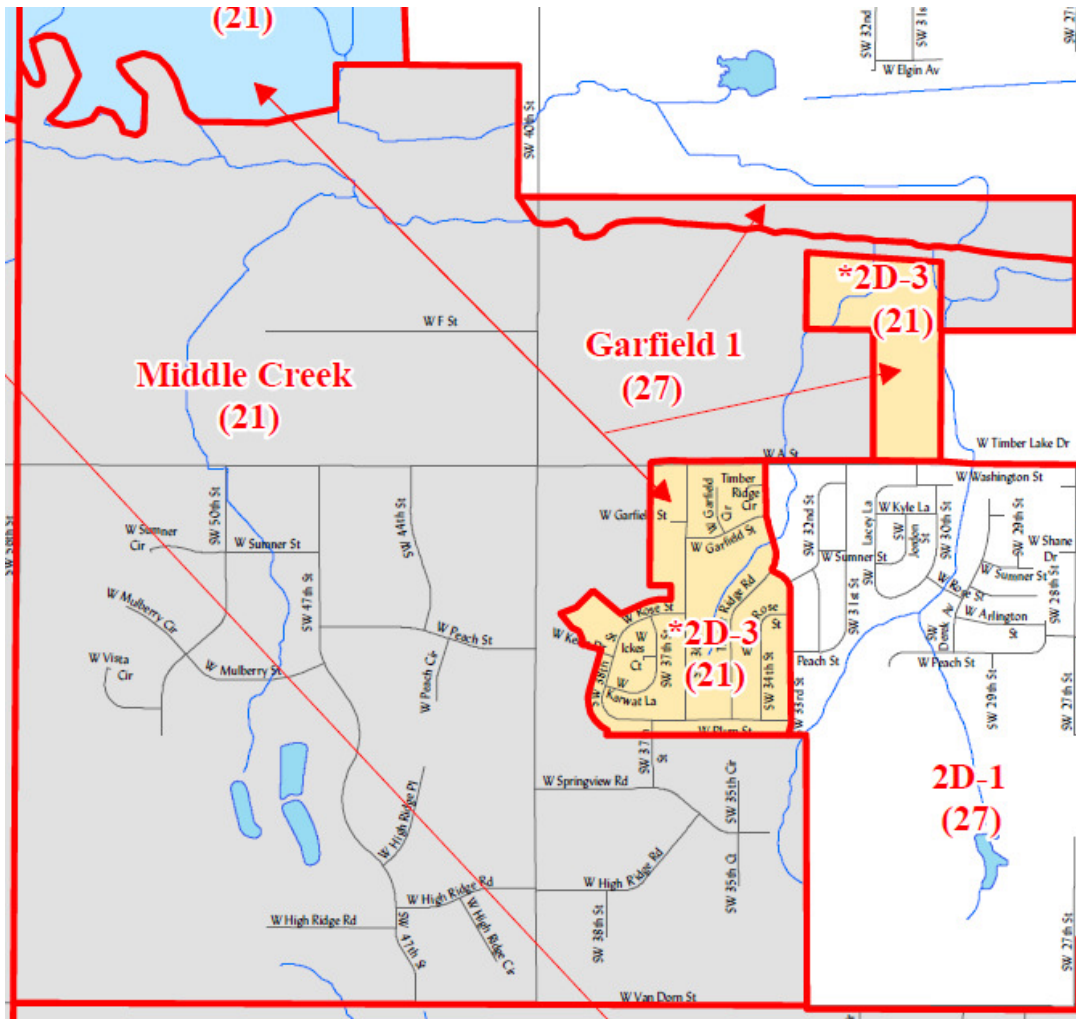

PRECINCT MIDDLE CREEK

POLLING PLACE: Frontier Harley Davidson
205 NW 40th Street

PRECINCT MIDDLE CREEK
 POLLING PLACE: Frontier Harley Davidson
 205 NW 40th Street