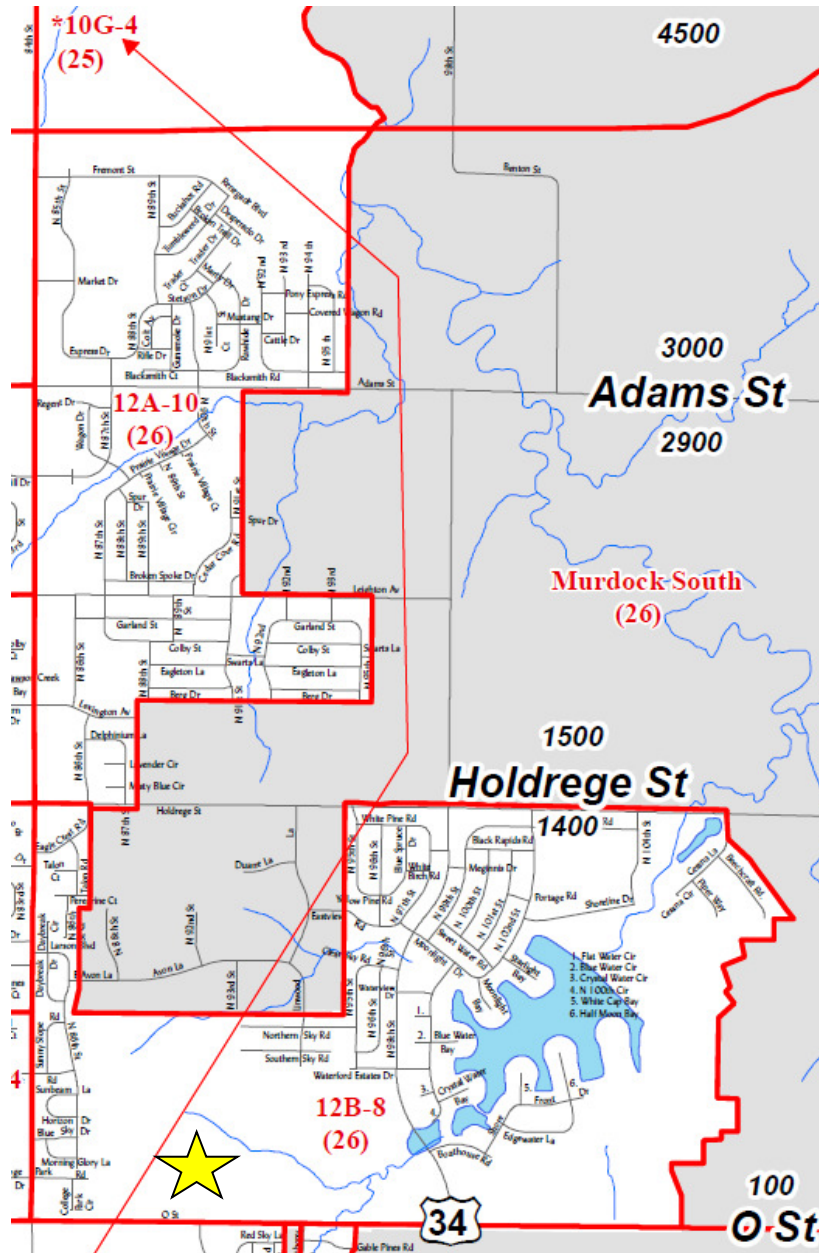

PRECINCT MURDOCK SOUTH [12B-8]

POLLING PLACE: Southeast Community College
8800 "O" Street
(Enter the East Door under the Arch)

PRECINCT MURDOCK SOUTH [12B-8]

POLLING PLACE: Southeast Community College
8800 "O" Street

(Enter the East Door under the Arch)