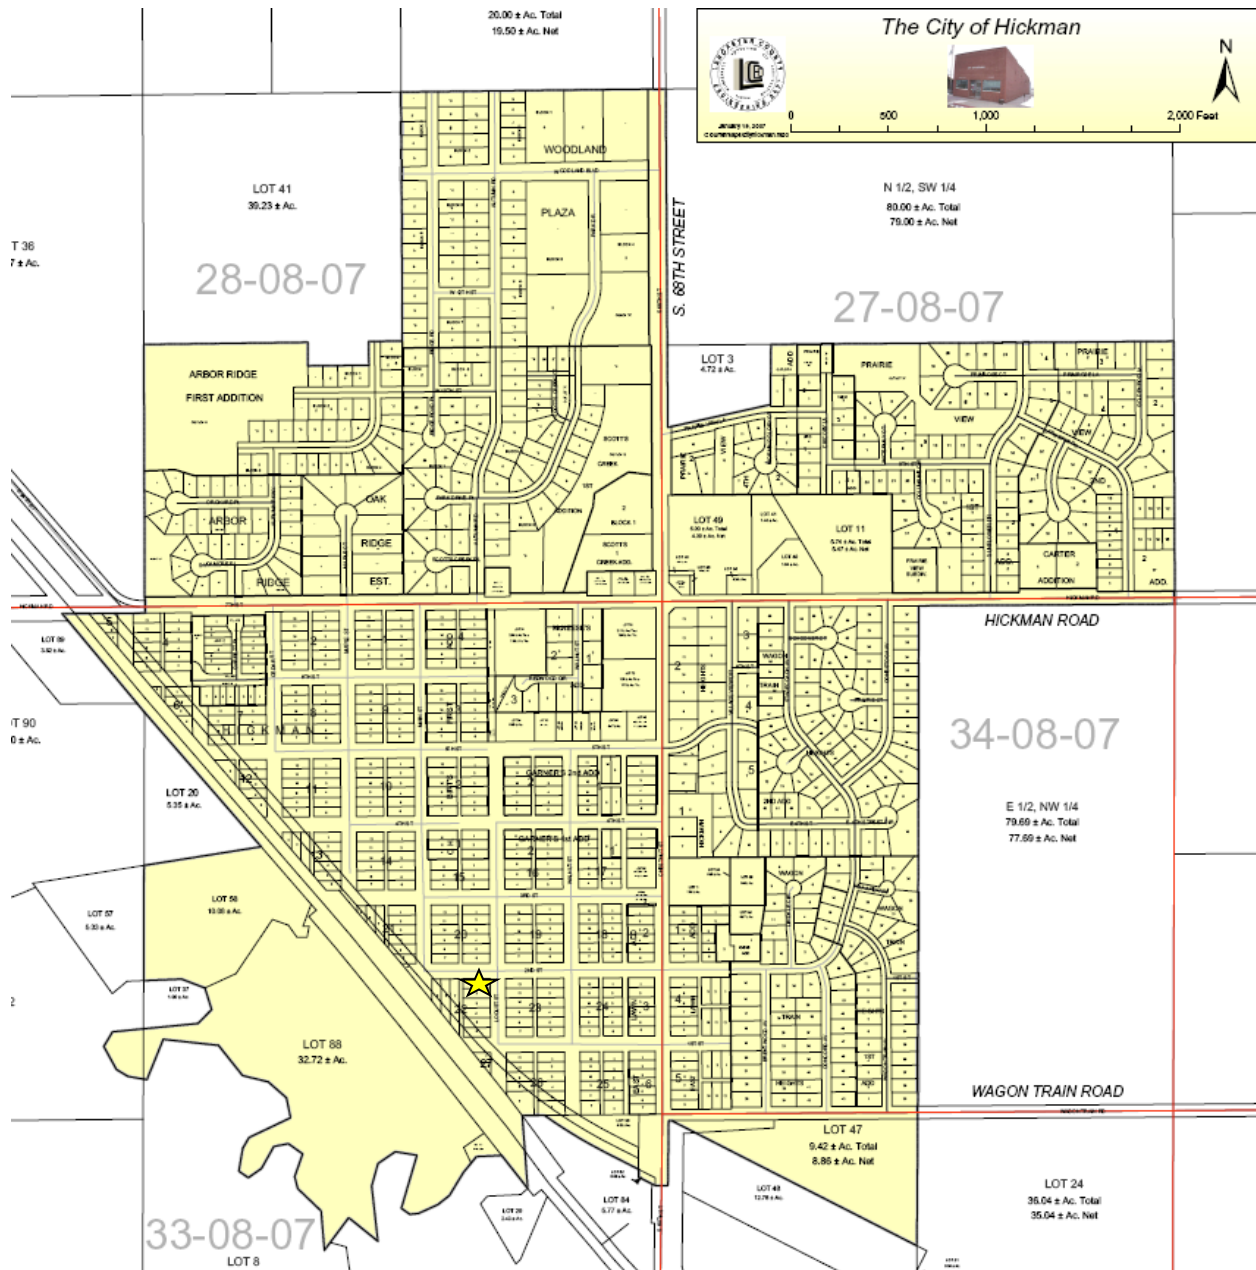

PRECINCT SALTILLO 2

POLLING PLACE: Hickman Community Center
 115 Locust Street Hickman

City of Hickman

PRECINCT SALTILLO 2

POLLING PLACE: Hickman Community Center
115 Locust Street
Hickman