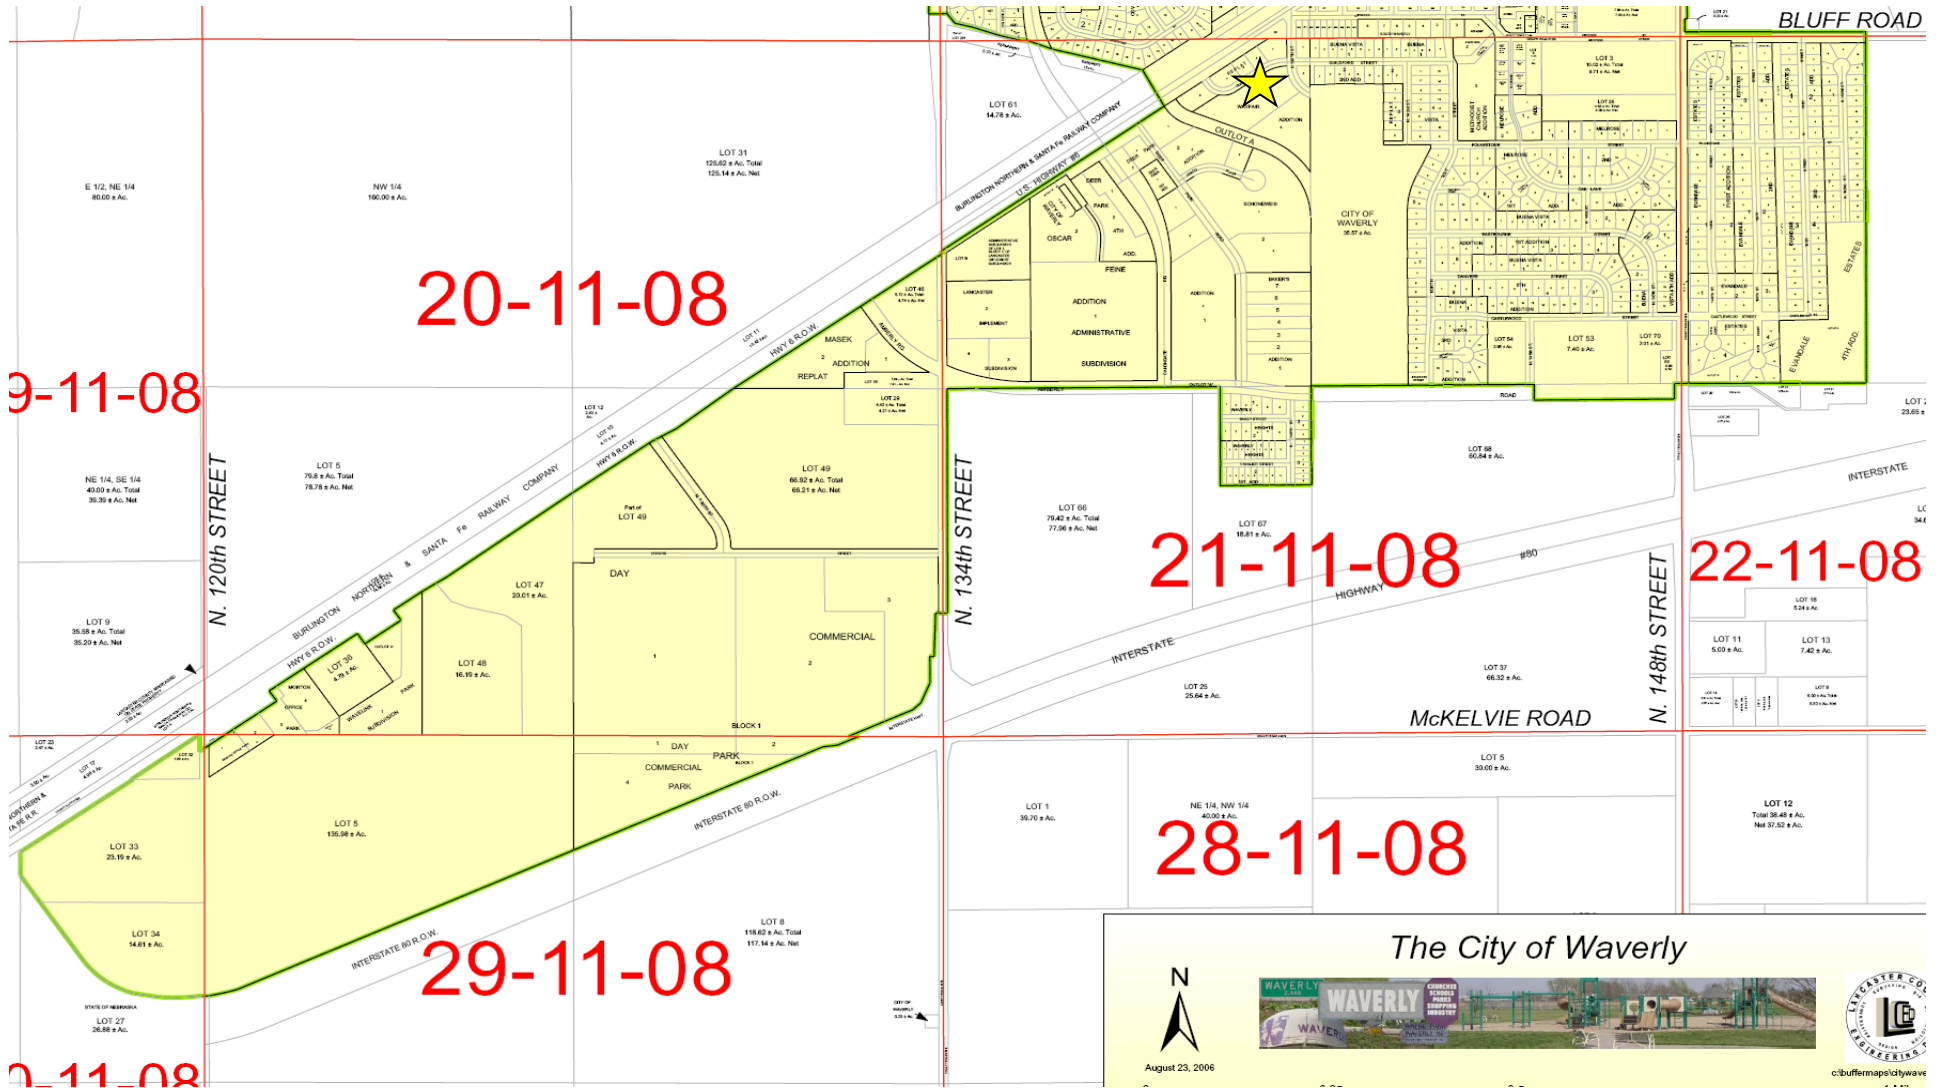

PRECINCT WAVERLY 2

POLLING PLACE:

Waverly VFW Post 9875

13820 Guildford St. Waverly

PRECINCT WAVERLY 2

Polling Place:

Waverly VFW Post 9875
13820 Guildford St. Waverly