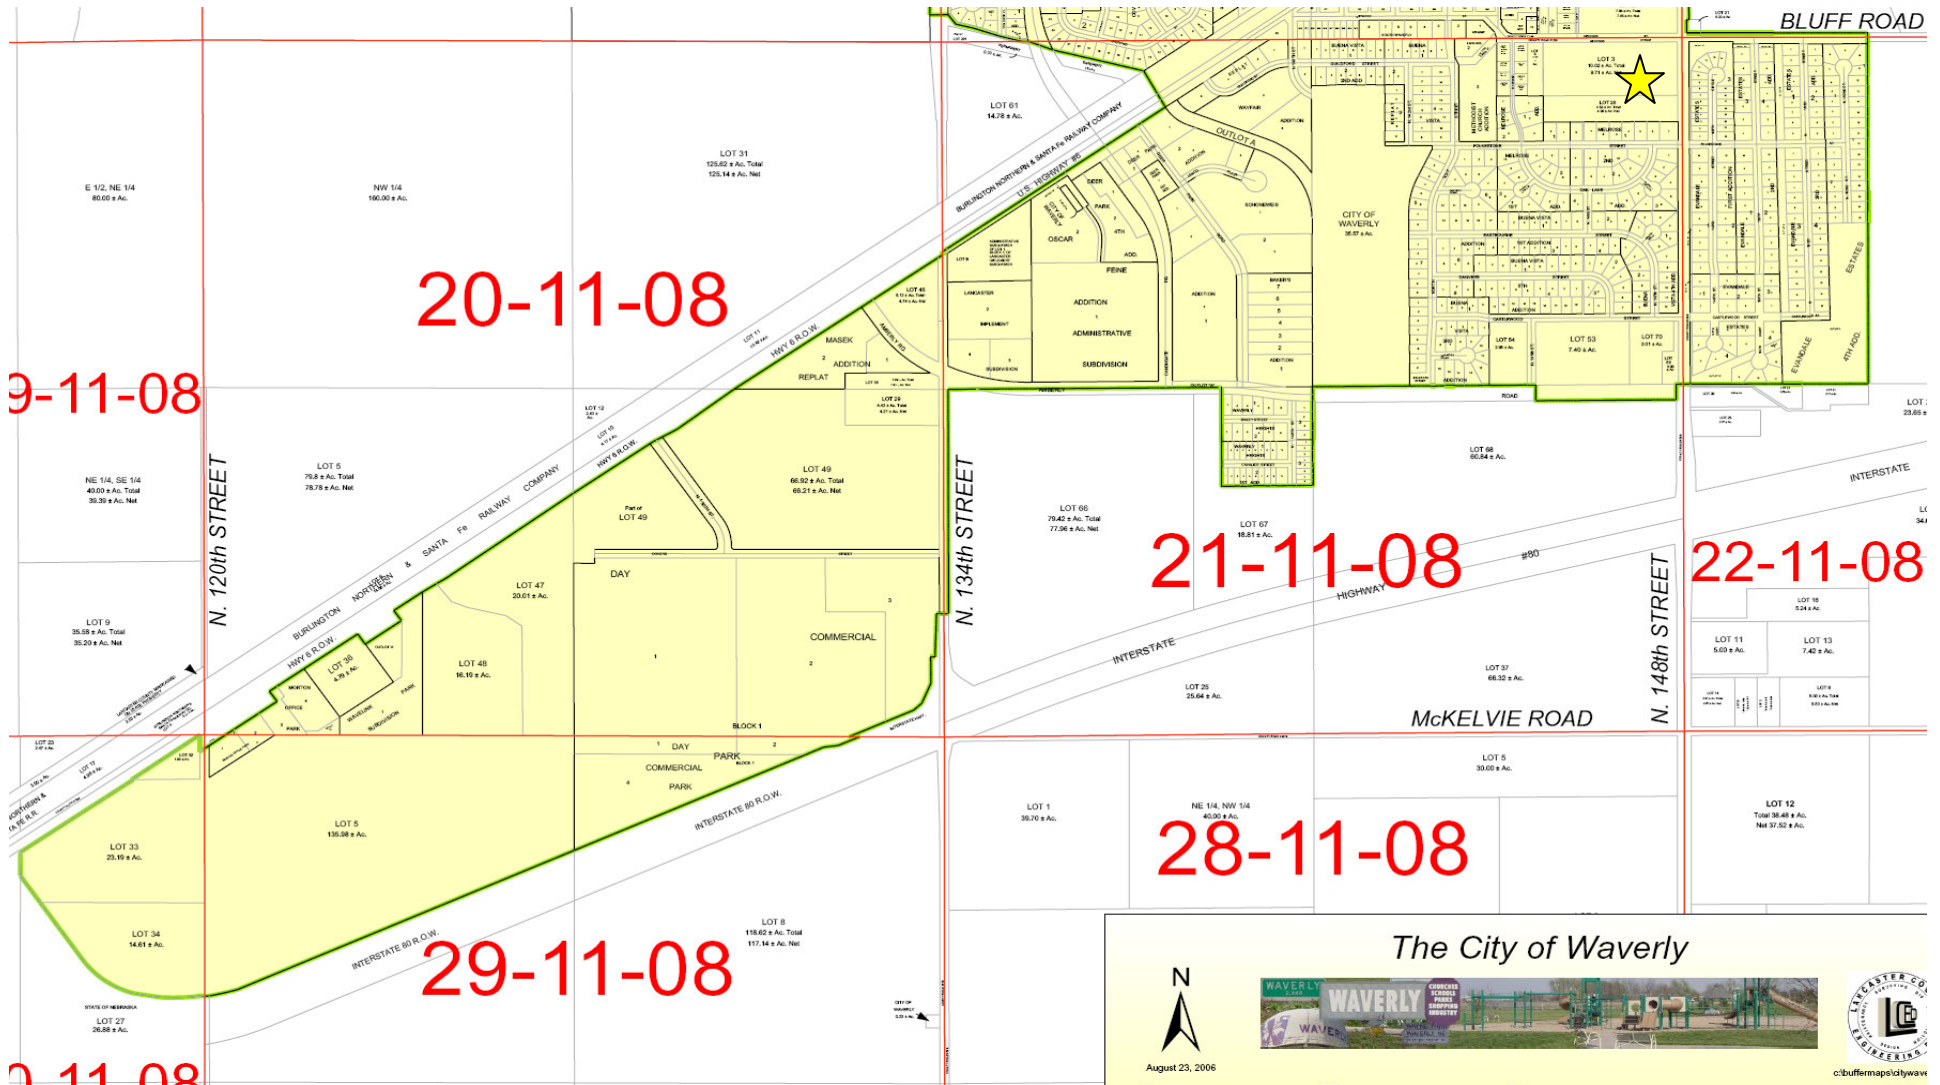

PRECINCT WAVERLY SOUTH (WVLYN)

POLLING PLACE: Waverly Intermediate School

14621 Heywood Street

(East Commons Area)

PRECINCT WAVERLY SOUTH (WVLYN)

POLLING PLACE: Waverly Intermediate School
 14621 Heywood Street
 (East commons Area)