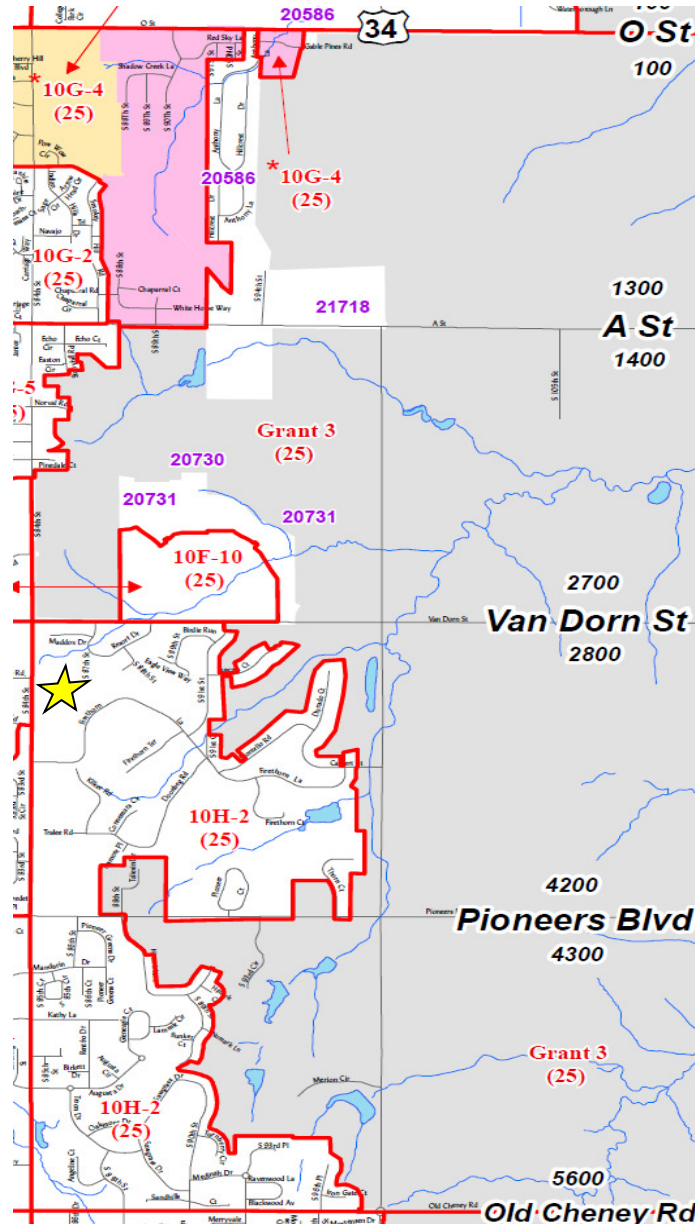

PRECINCT Grant 3

POLLING PLACE: First Free Church (10H-2)
3300 South 84th St.
(South Entrance)

PRECINCT Grant 3 (10H-2)

POLLING PLACE: First Free Church
 3300 South 84th St. (South Entrance)