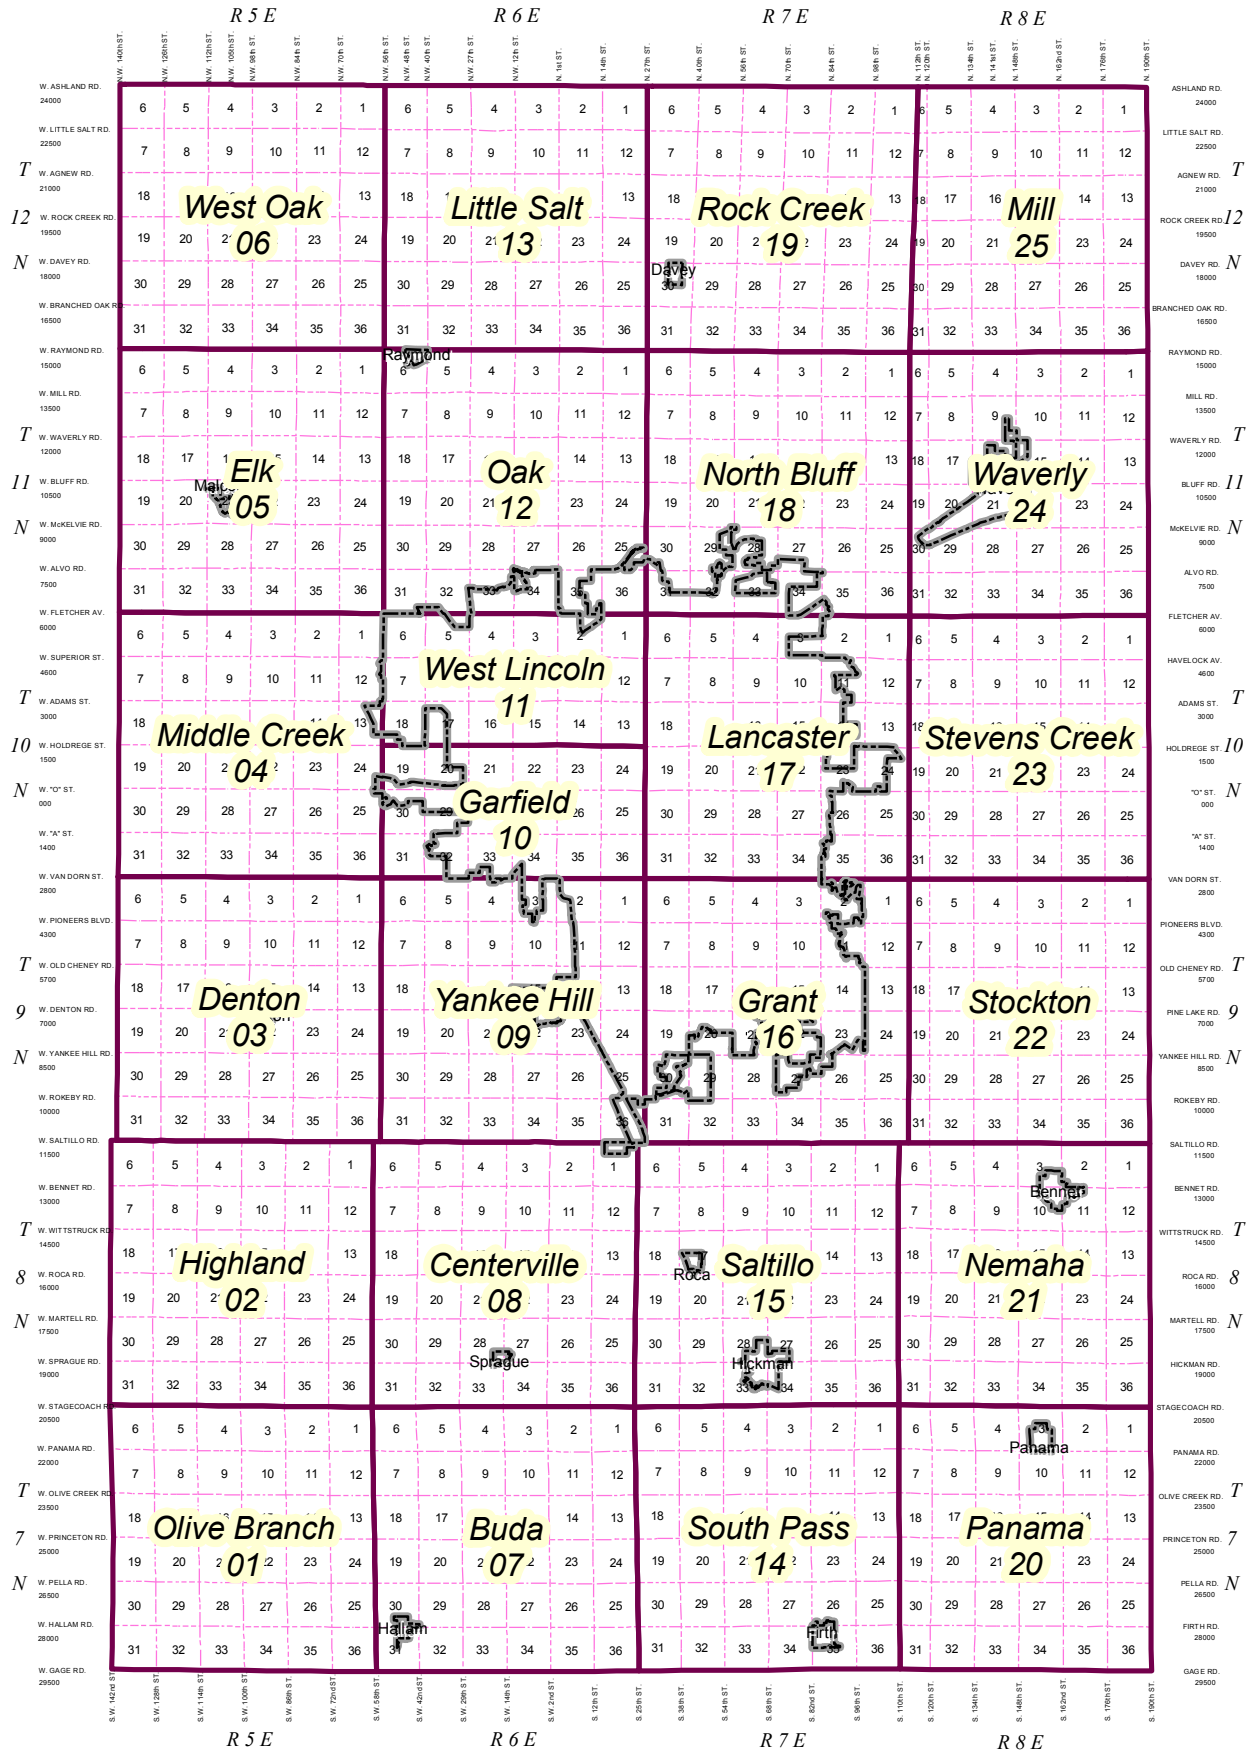

Lancaster County Assessor's Office

Precincts

Parcel Identification Number

Quarter Section/Block Number

NW	NE
100	200
300	400
SW	SE